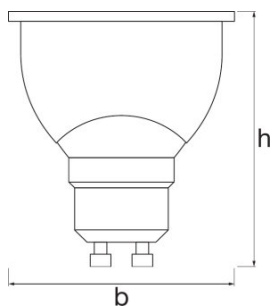

Light technical data

<b>Starting time</b>	< 0.5 s
<b>Warm-up time (60 %)</b>	< 0.50 s

Dimensions & weight

<b>Product weight</b>	53.00 g
<b>Outer bulb</b>	PAR51
<b>Length</b>	55.0 mm
<b>Diameter</b>	50.0 mm

<b>Overall length</b>	55.0 mm
<b>Maximum diameter</b>	50.0 mm