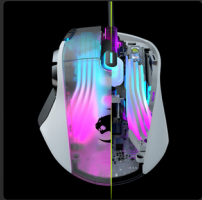

KRYSTAL 4D WHEEL

With a satisfying tactile feel, the Krystal wheel is fast and responsive and has expanded functionality with left and right lateral clicks.

ERGONOMIC 3D LIGHTING GAMING MOUSE

3-DIMENSIONAL RGB LIGHTING

NEXT-LEVEL
IMMERSION

[+] ROCCAT®
EASY-SHIFT[+]™

PHANTOMFLEX™
CABLE

AIMO™ INTELLIGENT
LIGHTING ENGINE

ROCCAT® KRYSTAL
4D WHEEL

ROC-11-420-02

7 31855 51421 2

KONE XP - BLACK

ROCCAT® KONE XP

LEGENDARY KONE SHAPE

The iconic Kone shape loved by gamers the world over. Now featuring a multi-button thumb area for added comfort and convenience while gaming.

3-DIMENSIONAL LIGHTING

Experience immersion like never before with 19 LEDs and 8 light guides diffusing RGB illumination through a translucent shell.

KRYSTAL 4D WHEEL

With a satisfying tactile feel, the Krystal wheel is fast and responsive and has expanded functionality with left and right lateral clicks.

3-DIMENSIONAL
RGB LIGHTING

NEXT-LEVEL
IMMERSION