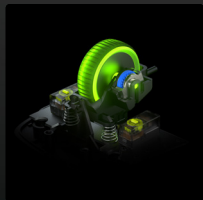

ROCCAT® KONE XP

LEGENDARY KONE SHAPE

The iconic Kone shape loved by gamers the world over. Now featuring a multi-button thumb area for added comfort and convenience while gaming.

3-DIMENSIONAL LIGHTING

Experience immersion like never before with 19 LEDs and 8 light guides diffusing RGB illumination through a translucent shell.

KRYSTAL 4D WHEEL

With a satisfying tactile feel, the Krystal wheel is fast and responsive and has expanded functionality with left and right lateral clicks.

ERGONOMIC 3D LIGHTING GAMING MOUSE

3-DIMENSIONAL RGB LIGHTING

NEXT-LEVEL
IMMERSION

[+] ROCCAT®
EASY-SHIFT[+]™

PHANTOMFLEX™
CABLE

AIMO™ INTELLIGENT
LIGHTING ENGINE

ROCCAT® KRYSTAL
4D WHEEL

ROC-11-420-02

7 31855 51421 2

KONE XP - BLACK