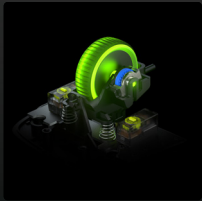

ROCCAT® KONE XP

LEGENDARY KONE SHAPE

The iconic Kone shape loved by gamers the world over. Now featuring a multi-button thumb area for added comfort and convenience while gaming.

3-DIMENSIONAL LIGHTING

Experience immersion like never before with 19 LEDs and 8 light guides diffusing RGB illumination through a translucent shell.

NEXT-LEVEL
IMMERSION

[+] ROCCAT®
EASY-SHIFT[+]™

PHANTOMFLEX™
CABLE

AIMO™ INTELLIGENT
LIGHTING ENGINE

ROCCAT® KRYSTAL
4D WHEEL

ROC-11-420-02

7 31855 51421 2

KONE XP - BLACK

KRYSTAL 4D WHEEL

With a satisfying tactile feel, the Krystal wheel is fast and responsive and has expanded functionality with left and right lateral clicks.

3-DIMENSIONAL
RGB LIGHTING

NEXT-LEVEL
IMMERSION