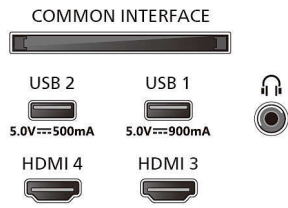

4K Ambilight TV

121 cm (48") Ambilight TV P5 AI perfect picture engine, Google TV™, Dolby Vision and Dolby Atmos

48OLED809/12

Specifications

Ambilight

- Ambilight Features: Wall colour adaptive, Lounge light mode, Game Mode, Ambilight Music, Sunrise Alarm, AmbiSleep, Ambilight FTI Animation, Works with Philips Wireless Home Speakers
- Ambilight Version: 3 sided

Picture/Display

- Diagonal screen size (inch): 48 inch
- Diagonal screen size (metric): 121 cm

- Display: 4K Ultra HD OLED
- Panel resolution: 3840 x 2160
- Native refresh rate: 120 Hz
- Picture engine: P5 AI Perfect Picture Engine
- Picture enhancement: Perfect Natural Motion, Micro Dimming Perfect, Dolby Vision, HLG (Hybrid Log Gamma), CalMAN Ready, IMAX enhanced mode, HDR10+ Adaptive, Film-maker mode

Display input resolution

- Resolution-Refresh rate: 576 p - 50 Hz, 640 x 480 - 60 Hz, 720 p - 50 Hz, 60 Hz, 1920 x 1080p -24/25/30/50/ 60/100/120/144Hz, 2560 x 1440 - 60/120/144Hz, 3840x2160p - 24/25/30/50/60/100/120/144Hz

Tuner/Reception/Transmission

- Digital TV: DVB-T/T2/T2-HD/C/S/S2
- TV Programme guide*: 8-day Electronic

Connections

Side