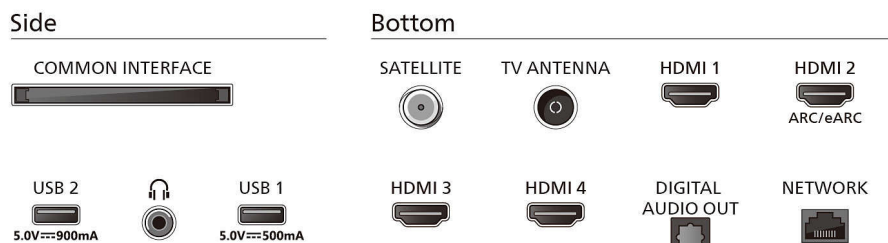

Connectivity

- Number of HDMI connections: 4
- HDMI features: 4K, Audio Return Channel
- EasyLink (HDMI-CEC): Remote control pass-through, System audio control, System standby, One touch play
- Number of USBs: 2
- Wireless connection: Wi-Fi 802.11ac, 2 x 2, Dual band, Bluetooth 5.2
- HDCP 2.3: Yes on all HDMI
- HDMI ARC: Yes on HDMI2
- HDMI 2.1 features: eARC on HDMI 2, eARC/VRR/ALLM supported
- EasyLink 2.0: HDMI-CEC for Philips TV/SB, External setting via TV UI

Power

- Power Saving Features: Auto switch-off timer, Picture mute (for radio), Eco mode, Light sensor

Accessories

- Included accessories: Remote Control, 2 x AAA Batteries, Tabletop stand, Power cord, Quick Use Guide, Legal and safety brochure

Design

- Colours of TV: Anthracite grey bezel
- Stand design: Anthracite grey stand

Dimensions

- Distance between 2 stands: 526 mm
- Wall-mount compatible: 300 x 300 mm

Connections

Issue date 2024-02-16

Version: 1.1.1