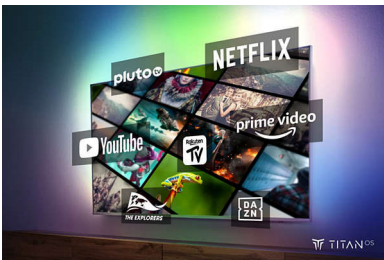

TITAN OS smart platform

It's quick and easy to find what you love with our TITAN OS smart TV platform. Enjoying a series? You can continue watching straight from the home screen. If you're looking for

something new, you can browse categories like action or drama and see suggestions from the top streaming services, all in one place.