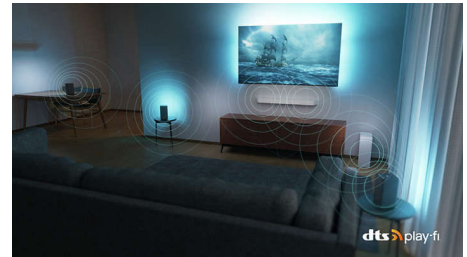

DTS Play-Fi compatible

You get great, clear TV sound straight out of the box. If you want more, Philips Wireless Home System with DTS Play-Fi lets you connect to compatible soundbars and wireless speakers around your home in seconds. You can even create a home-cinema surround-sound system using your TV as a central speaker.

Home sound made easy

Great TV sound. And easy to add soundbars or speakers.

AMBILIGHT tv

TITAN OS

Dolby Vision-Atmos

AMD FreeSync Premium

amazon alexa built-in