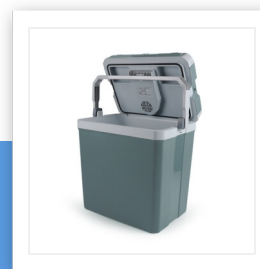

KB-7530

Cool box

12/230 volt - Thermoelectric

Light weight cool box, very practical to take on a camping trip or to the beach. This cool box is very spacious and is not only able to cool but can also heat. Suitable for both 12 V and 230 V.

Capacity	30 l
Cools below ambient temperature up	18 °C
Heats up to a maximum of	65 °C
Thermoelectric	Yes
Detachable lid	Yes
Lid with safety lock	Yes
Cord storage	Yes
Carrying handle(s)	Yes
Suitable for camping use	Yes
Dimensions	45,6 x 46,3 x 32,5 cm