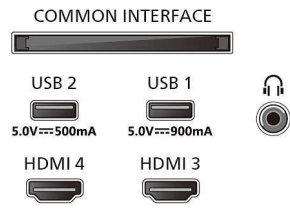

4K Ambilight TV

164 cm (65") Ambilight TV P5 AI perfect picture engine, Google TV™, Dolby Vision and Dolby Atmos

65OLED809/12

Specifications

Ambilight

- Ambilight Features: Wall colour adaptive, Lounge light mode, Game Mode, Ambilight Music, Sunrise Alarm, AmbiSleep, Ambilight FTI Animation, Works with Philips Wireless Home Speakers
- Ambilight Version: 3 sided

Picture/Display

- Diagonal screen size (inch): 65 inch
- Diagonal screen size (metric): 164 cm

- Display: 4K Ultra HD OLED
- Native refresh rate: 120 Hz
- Picture engine: P5 AI Perfect Picture Engine
- Picture enhancement: Perfect Natural Motion, Micro Dimming Perfect, Dolby Vision, HLG (Hybrid Log Gamma), CalMAN Ready, IMAX enhanced mode, HDR10+ Adaptive, Film-maker mode

Display input resolution

- Resolution-Refresh rate: 576 p - 50 Hz, 640 x 480 - 60 Hz, 720 p - 50 Hz, 60 Hz, 1920 x 1080p -24/25/30/50/ 60/100/120/144Hz, 2560 x 1440 - 60/120/144Hz, 3840x2160p - 24/25/30/50/60/100/120/144Hz

Tuner/Reception/Transmission

- Digital TV: DVB-T/T2/T2-HD/C/S/S2
- TV Programme guide*: 8-day Electronic

Connections

Side