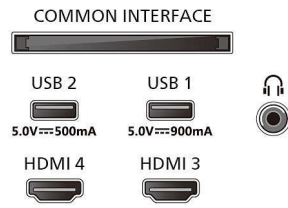

4K Ambilight TV

139 cm (55") Ambilight TV P5 AI perfect picture engine, Google TV™, Dolby Vision and Dolby Atmos

55OLED809/12

Specifications

Ambilight

- Ambilight Features: Wall colour adaptive, Lounge light mode, Game Mode, Ambilight Music, Sunrise Alarm, AmbiSleep, Ambilight FTI Animation, Works with Philips Wireless Home Speakers
- Ambilight Version: 3 sided

Picture/Display

- Diagonal screen size (inch): 55 inch
- Diagonal screen size (metric): 139 cm

- Display: 4K Ultra HD OLED
- Panel resolution: 3840 x 2160
- Native refresh rate: 120 Hz
- Picture engine: P5 AI Perfect Picture Engine
- Picture enhancement: Perfect Natural Motion, Micro Dimming Perfect, Dolby Vision, HLG (Hybrid Log Gamma), CalMAN Ready, IMAX enhanced mode, HDR10+ Adaptive, Film-maker mode

Display input resolution

- Resolution-Refresh rate: 576 p - 50 Hz, 640 x 480 - 60 Hz, 720 p - 50 Hz, 60 Hz, 1920 x 1080p -24/25/30/50/ 60/100/120/144Hz, 2560 x 1440 - 60/120/144Hz, 3840x2160p - 24/25/30/50/60/100/120/144Hz

Tuner/Reception/Transmission

- Digital TV: DVB-T/T2/T2-HD/C/S/S2
- TV Programme guide*: 8-day Electronic

Connections

Side