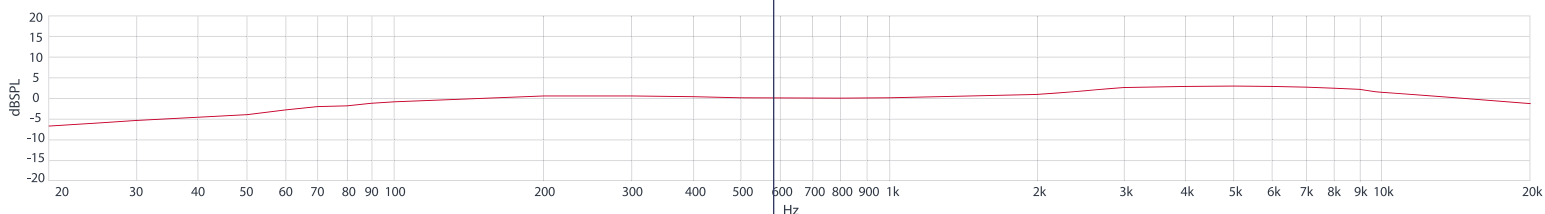

HC-15

HC-15

Frequency Range	50Hz - 20 kHz
Self-noise	8.5 dBA
Polar Pattern	Hypercardioid
Capsule Type	Back Electret Condenser
Output Sensitivity	45.0 mV/Pa (-26.9 dBV)
Max. Output Voltage	5 Vp (if relative load is < 2kΩ)
Output Impedance	100 Ω
Min. Recommended Load	1 k Ω
Signal / Noise Ratio	85 dB typical (@ 1 kHz, Pa A-weighted)
CMRR (@ 1 kHz)	> 60 dB
Max. Cable Length	100 m
Power Requirement	Phantom Power +48V
Power Voltage Range	24-48V (Max SPL reduced @ 24V)
Current Consumption	3.0 mA
Max. SPL	133 dB SPL (@ 1 kHz 1.0% THD typical)
RFI Shield	Yes
Connector	XLR-3M
Weight	90 g
Colour	Matte Black

FREQUENCY RESPONSE