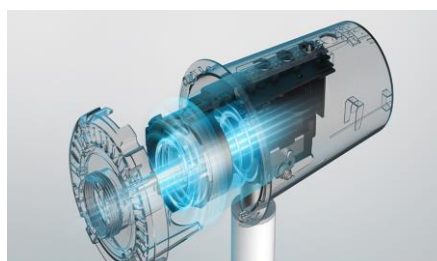

Mi Smart Standing Fan 2

Stronger, softer, more energy saving

ID: 30663 SKU: BHR4828GL

[EU Version] Model: BPLDS02DM

- Stronger and softer breeze generated by double layer blades
- Equipped with high quality BLDC motor, more stable, longer life and energy saving with up to 15W rated power
- Standard and natural breeze mode, with up to 100 stepless fan speed settings from APP

- Slimmer design, height adjustable(625-1000mm) for desktop and floor usage
- Up to 140 degree widespread oscillation and up to 39 degree tilted head to blow air throughout the area
- Super quiet operation as low as 58 dB(A)
- Smart control with Mi Home app, Google Assistant and Amazon Alexa

Fan grille diameter	35.5 CM	Number of blades	7 + 5
Fan speed	1-4(Device) /1-100(APP)	Power cord length	150 CM
Operation noise	≤58dB(A)	Power frequency	50/60Hz
Item dimensions	343 * 330 * 1000 mm	Rated voltage	100V~240V
Package dimensions	562 * 176 * 367 mm	Rated power	15W
Net weight	3 KG	Gross weight	4 KG
Rotation angle	Horizontal (Automatically): 30° ,60° ,90° ,120° ,140° Vertical: 16° (downwards) 23° (upwards)	Connectivity	Wi- Fi IEEE 802.11 b/g/n 2.4GHz