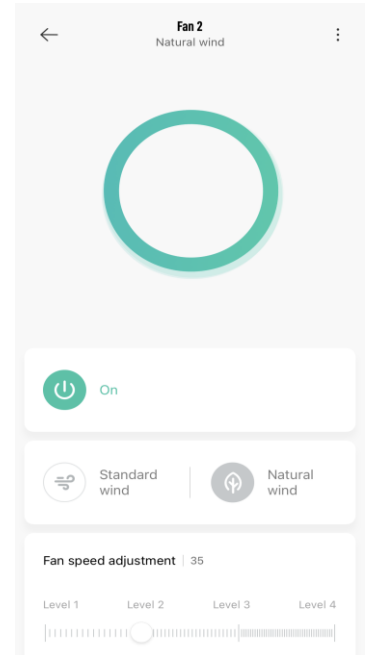

Mi Smart Standing Fan 2

Stronger, softer, more energy saving

ID: 30663 SKU: BHR4828GL

[EU Version] Model: BPLDS02DM

- Stronger and softer breeze generated by double layer blades
- Equipped with high quality BLDC motor, more stable, longer life and energy saving with up to 15W rated power
- Standard and natural breeze mode, with up to 100 stepless fan speed settings from APP

- Slimmer design, height adjustable(625-1000mm) for desktop and floor usage
- Up to 140 degree widespread oscillation and up to 39 degree tilted head to blow air throughout the area
- Super quiet operation as low as 58 dB(A)
- Smart control with Mi Home app, Google Assistant and Amazon Alexa

Mi Smart Standing Fan 2

Operations

Function	Device	APP	Voice Assistant
On / Off	√	√	√
Mode	√	√	×
Fan Speed	√	√	√
Oscillation	√	√	×
Timer	√	√	×
Indicator	√	√	×
Child Clock	√	√	×
Notification sound	×	√	×

Specifications

Fan grille diameter	35.5 CM	Number of blades	7 + 5
Fan speed	1-4(Device) /1-100(APP)	Power cord length	150 CM
Operation noise	≤58dB(A)	Power frequency	50/60Hz
Item dimensions	343 * 330 * 1000 mm	Rated voltage	100V~240V
Package dimensions	562 * 176 * 367 mm	Rated power	15W
Net weight	3 KG	Gross weight	4 KG
Rotation angle	Horizontal (Automatically): 30° ,60° ,90° ,120° ,140° Vertical: 16° (downwards) 23° (upwards)	Connectivity	Wi- Fi IEEE 802.11 b/g/n 2.4GHz