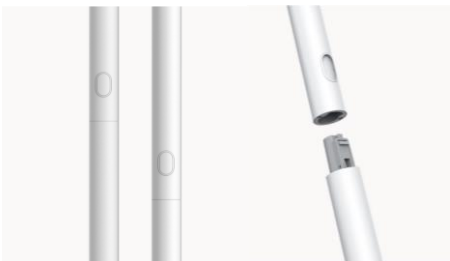

Mi Smart Standing Fan 2

Stronger, softer, more energy saving

ID: 30663 SKU: BHR4828GL

[EU Version] Model: BPLDS02DM

- Stronger and softer breeze generated by double layer blades
- Equipped with high quality BLDC motor, more stable, longer life and energy saving with up to 15W rated power
- Standard and natural breeze mode, with up to 100 stepless fan speed settings from APP

- Slimmer design, height adjustable(625-1000mm) for desktop and floor usage
- Up to 140 degree widespread oscillation and up to 39 degree tilted head to blow air throughout the area
- Super quiet operation as low as 58 dB(A)
- Smart control with Mi Home app, Google Assistant and Amazon Alexa

Fan grille diameter	35.5 CM	Number of blades	7 + 5
Fan speed	1-4(Device) /1-100(APP)	Power cord length	150 CM
Operation noise	≤58dB(A)	Power frequency	50/60Hz
Item dimensions	343 * 330 * 1000 mm	Rated voltage	100V~240V
Package dimensions	562 * 176 * 367 mm	Rated power	15W
Net weight	3 KG	Gross weight	4 KG
Rotation angle	Horizontal (Automatically): 30° ,60° ,90° ,120° ,140° Vertical: 16° (downwards) 23° (upwards)	Connectivity	Wi- Fi IEEE 802.11 b/g/n 2.4GHz