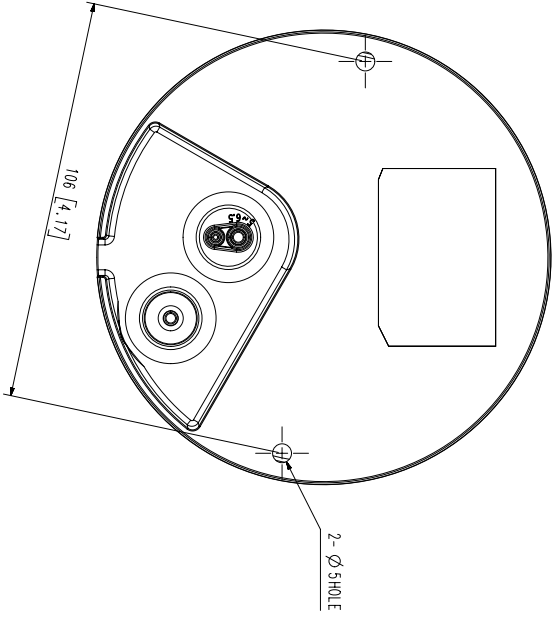

QNV-6012R/6022R/6032R
QNV-8010R/8020R/8030R
UNIT : mm [inch]