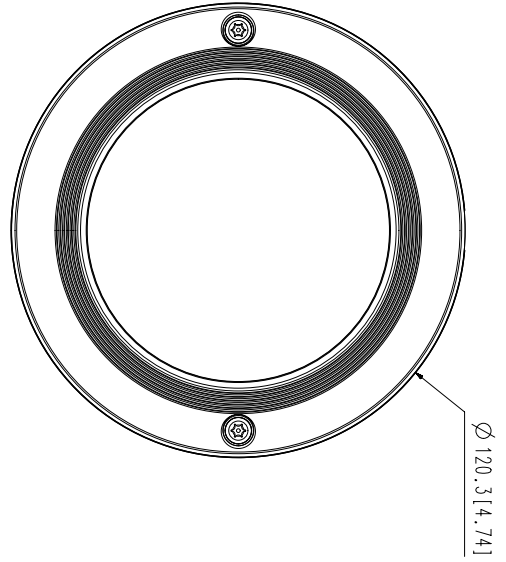

QNV-6012R/6022R/6032R
QNV-8010R/8020R/8030R
UNIT : mm [inch]