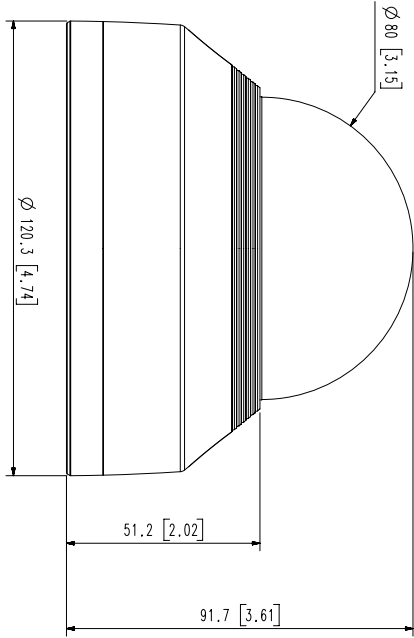

QNV-6012R/6022R/6032R
QNV-8010R/8020R/8030R
UNIT : mm [inch]