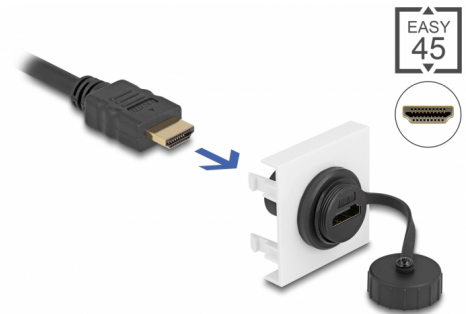

Delock Easy 45 HDMI Module 45 x 45 mm

Description

This Easy 45 module by Delock is designed to provide a HDMI female port. The simple snap-in mechanism ensures that the cover is firmly in place and can be easily and toolless changed if necessary.

Easy 45 connects

Easy 45 is a variable, modular system that allows components such as sockets, HDMI or USB connections to be added according to your needs. The Easy 45 modules are standardised and can be mounted in various module holder or cable ducts. Easy 45 builds the interface between electrical, network and system installation and many peripheral devices such as TV, monitors, printers, laptops and much more.

HDMI

Item no. 81409

EAN: 4043619814091

Country of origin: China

Package: Zip poly bag

Specification

- Connectors: 2 x HDMI-A female
- Resolution up to 3840 x 2160 @ 60 Hz (depending on the system and the connected hardware)
- Supports CEC 2.0 control commands
- Supports HDCP 2.2 (High-Bandwidth Digital Content Protection)
- Supports HDR
- With sealing cap
- Material: plastic
- Suitable for module holder Delock Easy 45
- Suitable for 45 mm cable duct with minimum depth 45 mm
- Module size: 45 x 45 mm
- Dimensions (LxWxH): ca. 45.0 x 45.0 x 41.0 mm
- Colour: white

connector:	1 x HDMI-A female
Connector 1:	1 x HDMI-A female

Physical characteristics

Connector color:	black
Housing material:	Plastic
Length:	41,0 mm
Width:	45.0 mm
Height:	45,0 mm
Colour:	RAL 9003 Weiß