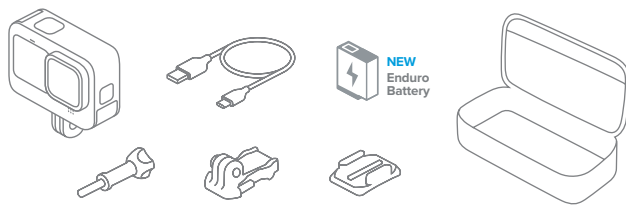

HERO 11 BLACK

Get incredible highlight videos sent to your phone automatically.¹ Everything starts with HERO11 Black—the most powerful GoPro yet. Its new image sensor captures more of the scene with higher image quality, better video stabilization and the flexibility to turn your footage into wide cinematic shots or extra-tall vertical shots for social posts. It features 5.3K video and 27MP photos, plus Emmy® Award-winning HyperSmooth 5.0 stabilization and dual LCD screens for framing your shots. After recording, charge your camera and your footage auto-uploads to the cloud and a highlight video is automatically sent to you.¹

WHAT'S INCLUDED

KEY CAMERA SPECS

VIDEO

- 5.3K60, 4K120, 2.7K240 and more
- Looping video
- 8x slo-mo
- 24.7MP frame grabs

PHOTO

- 27MP
- 2x zoom
- Single photo
- Night photo
- 30 fps burst
- RAW

TIME LAPSE

- 5.3K TimeWarp video
- Star Trails
- Light Painting
- Vehicle Light Trails
- 5.3K time lapse video
- Time lapse photo
- 5.3K night lapse video
- Night lapse photo

27MP	5.3K60 + 4K120 2.7K240	Waterproof 33ft (10m)
TimeWarp 3.0	Voice Control	Slo-Mo
Data Overlays	Webcam Mode	Mod Ready
1080p Live Streaming	SuperPhoto + HDR + RAW Photos	GP2 Processor

HYPERSMOOTH | 5.0 | Removable 1720mAh
Enduro Battery

FEATURES + BENEFITS

Capture. Charge. Get a Highlight Video Automatically!¹

Simply plug in your GoPro when connected to your home Wi-Fi. While it's charging, your footage is automatically uploaded to the cloud and used to make a highlight video complete with beat-synced music and effects. Videos are automatically sent to your phone and ready to share.

Revolutionary New Image Sensor

HERO11 Black's powerful new image sensor delivers the most expansive field of view ever on a HERO camera out of the box. This gives you an extra-large canvas for your creativity by capturing more of the sky and horizon in every shot. Simply use the GoPro Quik app to zoom in, crop your shots, adjust aspect ratios and more while keeping the rich textures and sharpness of your footage.

Unbelievable Image Quality

With 5.3K video that gives you 91% more resolution than 4K and an incredible 665% more than 1080p, HERO11 Black captures the action with crisp detail and cinematic image quality. A water-repelling lens cover even helps eliminate lens flare and other artifacts to make your photos and videos even more stunning.

High-Res Photos + Videos, High Frame Rate

HERO11 Black's new image sensor boosts photo resolution up to an incredible 27MP while delivering 5.3K60 video with amazingly fluid motion. You can also grab stunning photos up to 24.7MP of favorite shots from your videos using the GoPro Quik app. Plus, record 2.7K240 video that can be played back in 8x slo-mo to catch details that can't be seen at normal speed.

Emmy® Award-Winning HyperSmooth Stabilization

HyperSmooth has never been better. And now it's won a huge award for its insanely smooth footage—a 2021 Emmy® for In-Camera Sensor and Software Stabilization. HyperSmooth 5.0 raises the bar even more with Horizon Lock, improved stabilization for 4:3 aspect ratio footage thanks to our new image sensor, and AutoBoost for maximum stabilization with minimal image cropping. Bike, skate, ski, chase your kids through the park or get some awesome pet POV shots—even the shakiest footage comes out silky smooth.

UPC Code: 818279029055

SKU: CHDX-11-CN