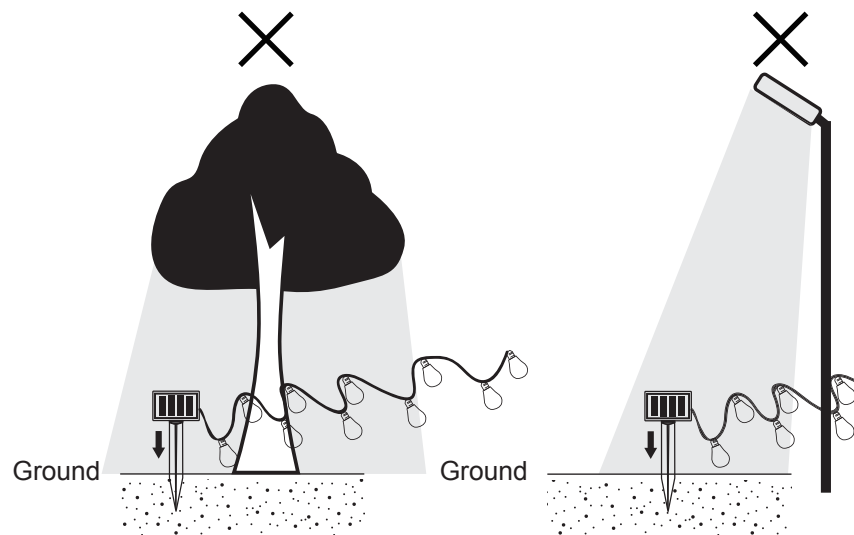

Art.Nr.:48876/48877  
www.eglo.com

1

2

8-12 h

Ground