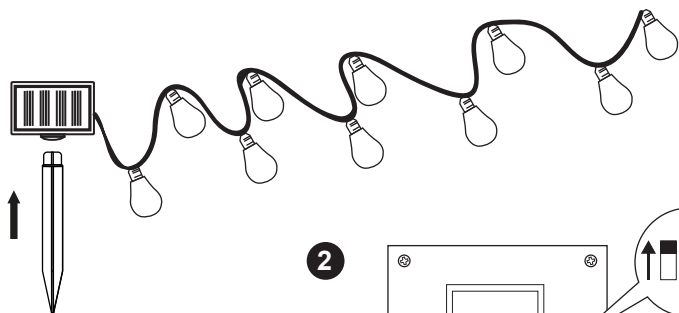

Art.Nr.:48876/48877  
www.eglo.com

1

2

8-12 h

Ground