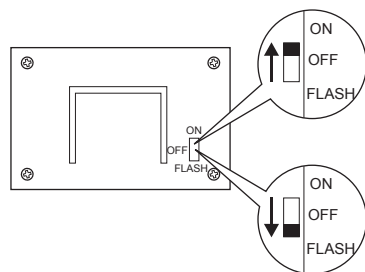

Art.Nr.:48876/48877  
www.eglo.com

1

2

8-12 h

Ground