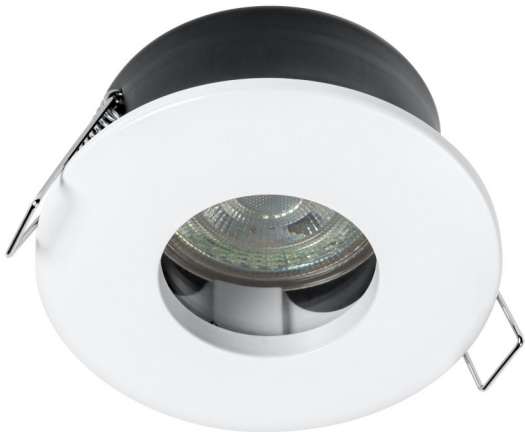

## RECESS GU10 4.3W 2700K White IP65

RECESS DOWNLIGHT IP65 TWISTLOCK GU10 | Recess ceiling light with GU10 lamp included and IP65

---

### PRODUCT FEATURES

- Type of protection: IP65
- GU10 lamp included
- Housing material: metal

### Dimensions & weight

Diameter	85.0 mm
Height	84.0 mm
Product weight	200.00 g

### Colors & materials

Body material	Aluminum
Product color	White
Housing color	White