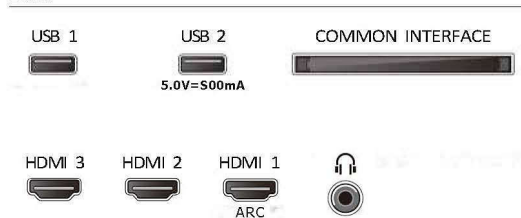

Power

- Mains power: AC 220 - 240 V 50/60 Hz
- Standby power consumption: less than 0.5 W
- Power Saving Features: Auto switch-off timer, Picture mute (for radio), Eco mode, Light sensor

Accessories

- Included accessories: Remote Control, 2 x AAA Batteries, Tabletop stand, Power cord, Quick start guide, Legal and safety brochure

Design

- Colours of TV: Matt black bezel
- Stand design: Black arch stands

Dimensions

- Set Width: 719 mm
- Set Height: 432 mm
- Set Depth: 84 mm
- Product weight: 4.0 kg
- Set width (with stand): 719 mm
- Set height (with stand): 471 mm
- Set depth (with stand): 188 mm

- Product weight (+stand): 4.1 kg
- Box width: 808 mm
- Box height: 510 mm
- Box depth: 136 mm
- Weight incl. Packaging: 5.5 kg
- Wall mount dimensions: 200 x 200 mm

Connections

Side

Bottom

Issue date 2024-03-24