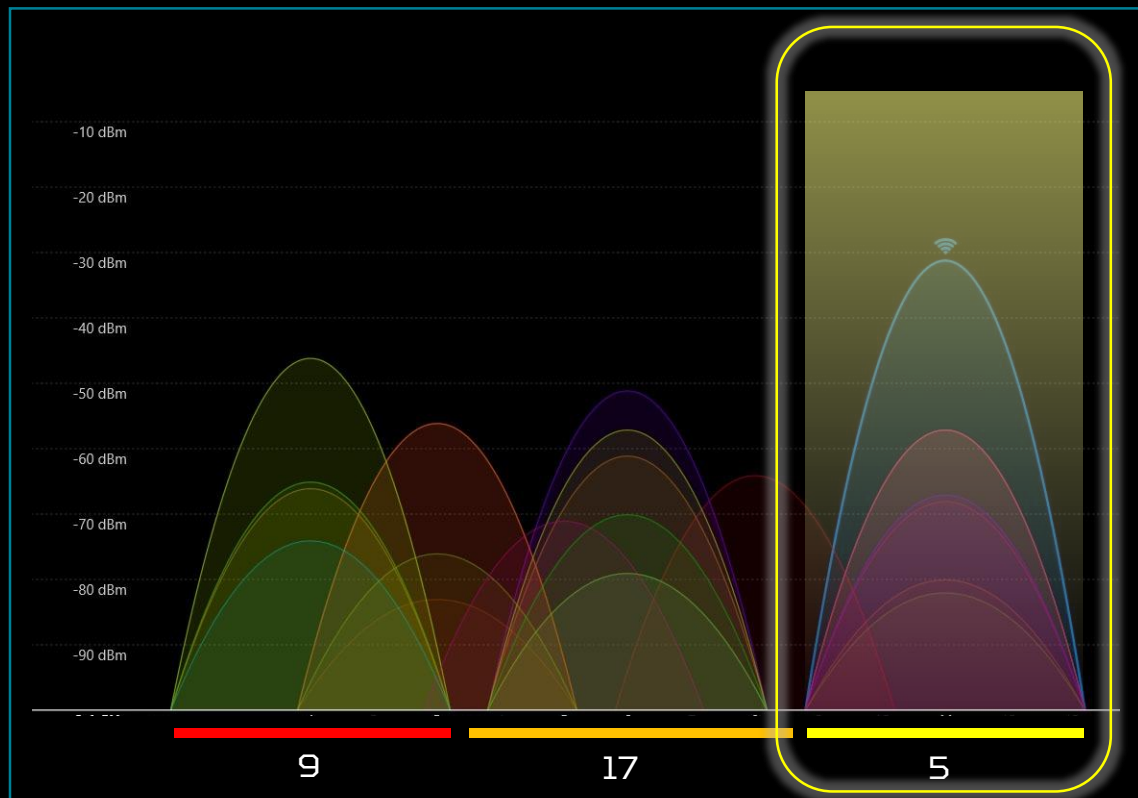

Red : No
Internet Connection

IT LIES WITHIN

ANTENNA TUNNING FOR SPECIAL LOCATION

LED indicates signal strength
Blue : Good
Yellow : Medium
Red : Bad

Use a PC or smartphone to calibrate WiFi coverage!

Hybrid QoS - Application & Device Priority Settings

IoT devices, Wearable

Improve your connection with a single click – Automatic Channel Selection

Least Congested Channel

- Autoscan WiFi channels and select least congested
- User can select which band for ACS [Auto Channel Selection]
 - WiFi 2.4Ghz
 - WiFi 5Ghz
 - WiFi 6 Ghz
 - All bands

Network traffic

WAN

Time	WAN (Kbps)
09:00:15	0
09:00:19	0
09:00:23	0
09:00:27	0
09:00:31	0
09:00:35	0
09:00:39	0
09:00:43	0
09:00:45	7,000
09:00:48	1,000
09:00:52	500
09:00:56	200
09:01:00	100
09:01:04	50
09:01:08	20
09:01:12	10
09:01:15	5