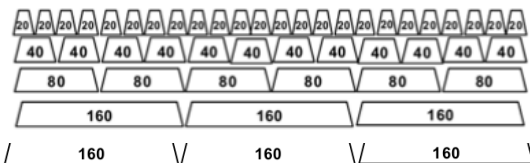

Adopted

EMEA

European Union	5925-6425 MHz
United Kingdom	5925-6425 MHz
Norway	5925-6425 MHz
Morocco	5925-6425 MHz
United Arab Emirates	5925-6425 MHz
Saudi Arabia	5925-6425 MHz
Switzerland	5925-6425 MHz
Iceland	5925-6425 MHz
Qatar	5925-6425 MHz
Jordan	5925-6425 MHz
Kenya	5925-6425 MHz

PA

United States	5925-7125 MHz
Canada	5925-7125 MHz
Brazil	5925-7125 MHz
Chile	5925-7125 MHz
Peru	5925-7125 MHz
Costa Rica	5925-7125 MHz
Guatemala	5925-7125 MHz
Honduras	5925-7125 MHz

PAP

Australia	5925-6425 MHz
South Korea	5925-7125 MHz
Malaysia	5925-6425 MHz
Japan	5925-6425 MHz
Hong Kong	5925-6425 MHz

Considering

EMEA

Turkey	5925-6425 MHz
Oman	5925-6425 MHz
Tunisia	5925-6425 MHz
Egypt	5925-6425 MHz

PA

Mexico	5925-7125 MHz
Argentina	5925-6425 MHz
Colombia	5925-7125 MHz
Dominican Republic	5925-7125 MHz

PAP

New Zealand	5925-6425 MHz