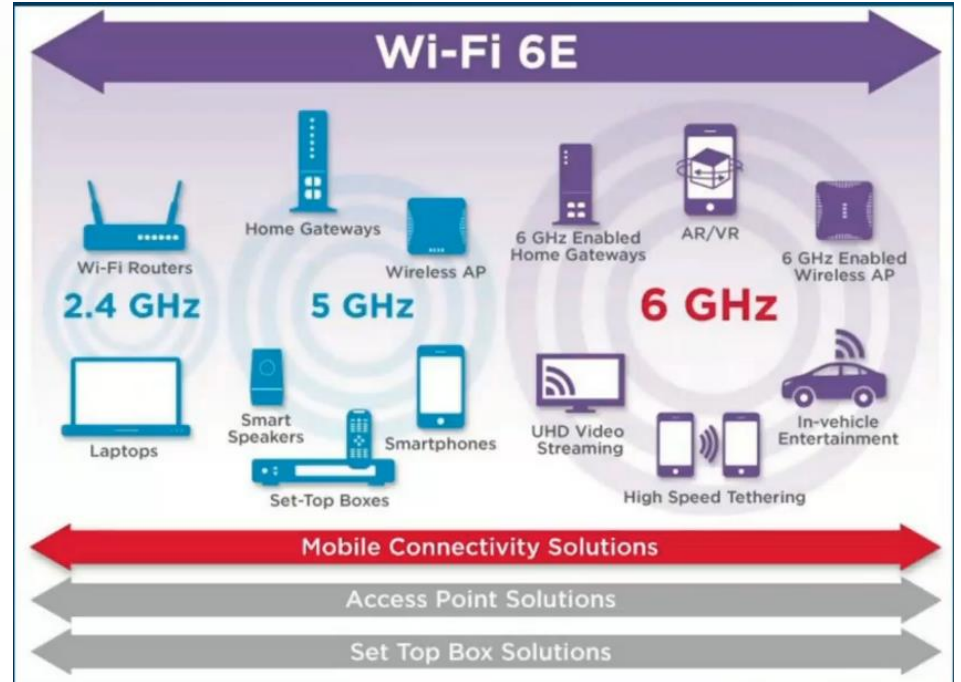

PREDATOR CONNECT W6 WI-FI 6E ROUTER

V1.0

6GHz vs 5GHz vs 2.4GHz Bandwidth

6 GHz Band – Total Spectrum 1200 MHz

5 GHz Band – Total Spectrum 500 MHz (180 MHz without DFS)

2.4 GHz Band – Total Spectrum 80 MHz