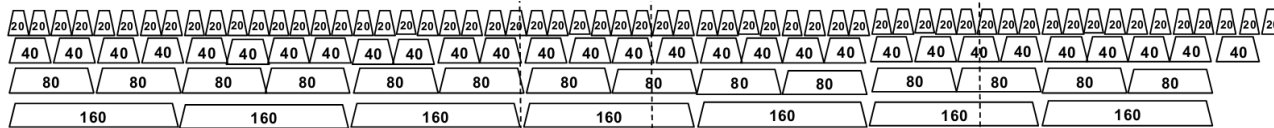

Wifi 6E Countries Adoption Status – July 2022

5925-7125 MHz
59 x 20 MHz
29 x 40 MHz
14 x 80 MHz
7 x 160 MHz

24 x 20 MHz
12 x 40 MHz
6 x 80 MHz
3 x 160 MHz

5925-6425 MHz