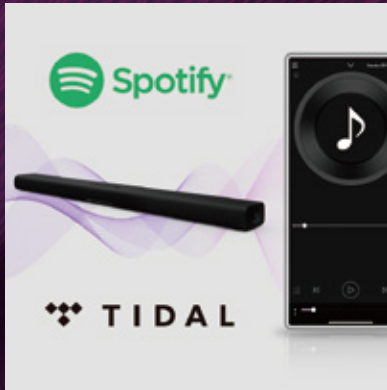

ROOM-FILLING BASS

Ready to feel like you are in the middle of the action? With a wireless subwoofer, the True X bar 50A adds powerful and expressive bass that transforms your space into a sonic universe that you can feel.

THE OPTIMAL EXPRESSION OF TRUE SOUND

The True X bar 50A has been engineered for true sound optimization. Everything from the rear chamber to the uniquely designed bass reflex port to the fabric were chosen for their ability to reproduce delicate nuances in sound.

THE
RE
U
E
X

THIS IS YOUR NEW ENTERTAINMENT HUB

CONNECT TO THE WORLD

Discover new music with the compatible streaming services on the dedicated smartphone app, and enjoy your world of entertainment expanding right in the living room. *Music streaming service availability varies by region.

RESPONDS TO YOUR VOICE

No need for a remote control or even an app! Control volume, inputs and music just by giving vocal commands.

CONTROL-LINKED TO YOUR TV

Since it features HDMI-CEC and eARC compatibility, you can connect to a TV with a single cable, and use your TV remote control to operate basic functions on the True X bar. Power on/off and volume are automatically linked for even greater convenience.