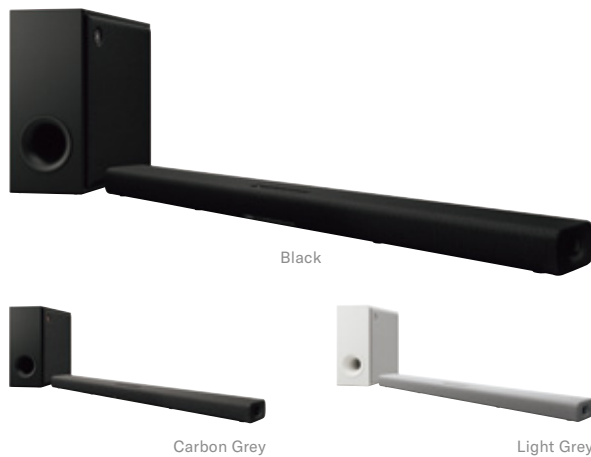

BASS EXTENSION

The True X bar 50A incorporates a built-in 75mm (3") subwoofer unit and dual passive radiator. In addition, the "Bass Extension" enhances any bass signal to ensure a rich and powerful sound.

APP

SOUND BAR CONTROLLER

The Sound Bar Controller app provides easy operation for select Yamaha Sound Bars using your smartphone and tablet device.

TRUE X BAR

SR-X50A

Front Speaker System

Maximum Output Power	(Front L/R) 30 W/ch, (High L/R) 30 W/ch [6 ohms 1 kHz, 10% THD], (Internal Subwoofer) 30 W x 2 [6 ohms 100 Hz, 10% THD]
Driver Unit	(Front) Dual 4.6 [1-3/4"] x 6.6 cm [2-5/8"] cone, (High) Dual 5.2 cm [2"] cone, (Subwoofer) 7.5 cm [3"] cone type
Frequency Response	(Front) 220 Hz-22 kHz, (High) 220 Hz-22 kHz, (Subwoofer) 100 Hz-220 Hz
Terminals	(Inputs) HDMI: 1, Optical Digital: 1, (Output) HDMI: 1 [ARC/eARC]
Network	AirPlay2, Bluetooth®, Wireless LAN(Wi-Fi), Wireless output, Ethernet
Dimensions (W x H x D)	1015 X 63 X 112 mm; 40" x 2-1/2" x 4-3/8"
Weight	3.9 kg; 8.5 lbs
Wireless Subwoofer	Same as SW-X100A.