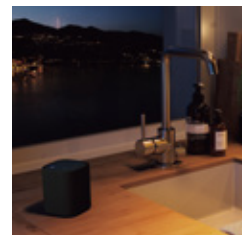

IMMERSIVE AND FLEXIBLE REAL SURROUND SOUND

If you thought you knew what a home theater was, think again. Escape in your favorite movies and music with the freedom of easy placement. The True X bar connects wirelessly to the surround True X speakers, which can be put anywhere in your room. Set your sound free.

FOUR SOUND MODES

With four different sound modes, you can match the sound to your content and mood. Stereo mode works great for music and podcasts. Standard mode is ideal for TV programs. Try Game mode to immerse yourself in your latest battle, and use Movie mode to create an expansive theater experience.