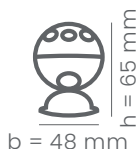

stay connected

MARMITEK®

Sense SE

plug & play

control
from anywhere

expandable

Type	Motion sensor
Detection range	7 metres
Detection angle	110°
Trigger delay	± 3 seconds
Battery life	2500 motion triggers - 1 year @ 7 per day - 2 years @ 3 per day
Standby lifetime	5 years
Wireless technology	W-Fi 2.4 GHz
Power	Battery CR123A
Standby current	26 µA
Dimensions	65 x 48 x 48 mm

Sense SE

Art. no. 08525 EAN 8718164535253

Packaging size (h x w x d): 130 x 80 x 50 mm

In order to continue improving the product, Marmitek reserves the right to change specifications and/or designs without prior notice.