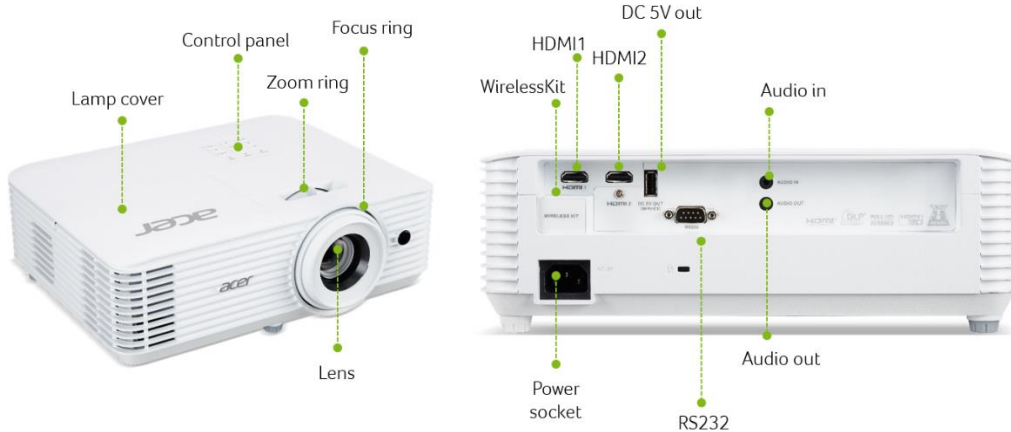

Product Specifications

Model name	H6546Ki
Projection system	DLP®
Resolution	1080p (1,920 x 1,080) Maximum WUXGA (1,920 x 1,200)
Brightness	5,200 ANSI Lumens (Standard), 4,160 ANSI Lumens (ECO), (Compliant with ISO 21118 standard)
Aspect ratio	16:9 (Native), 4:3 (Supported)
Contrast ratio	10,000:1 Dynamic Black
Throw ratio	1.48 ~ 1.62 (100" @3.3m)
Zoom ratio	1.1X
Projection lens	F = 2.5~2.67 f = 21.8~24mm, Manual Zoom & Focus
Lamp life	5,000 Hours (Standard), 10,000 Hours (ECO), 12,000 Hours (ExtremeEco)
Noise level	27 dBA (ECO mode)
Input interface	HDMI1.4b (Video, Audio, HDCP) x 2 PC Audio (Stereo mini jack) x 1 USB (Wireless dongle, Hidden Type A2.0) x 1
Output interface	DC Out (5V/1A, USB Type A) x 1 PC Audio (Stereo mini jack) x 1
Control interface	RS232 (D-sub) x 1
Dimensions	313 X 255.25 X 106.9 mm (12.3"x10"x4.2")
Weight	2.9kg(6.4lb)

Product View

Standard Accessory

Optional Accessory

5,200 lumens high brightness

5,200 lumens high brightness provides the ability to project crystal clear, vibrant images from a long distance on a large screen even in daytime indoors.

Full HD (1920 x 1080) resolution

1080p (1920x1080) is a set of HDTV high-definition video modes. With the superb clarity of available 1080p Full HD, you'll enjoy exceptional details no matter on Blu-ray movies, video games or business presentation.

Wireless Projection

Paring with default Acer wireless dongle¹, you will be able to skip the cable and project from your smartphone, laptop or PC via wireless signal. Screen Mirroring² support allows quick and seamless screen-mirroring without installing extra app.

1. 1 Wireless dongle is required for wireless projection. Wireless dongle is standard accessory.
2. 2 Additional device must support Miracast technology.

24/7

It supports 24 hours-7 days of continuous projection when prolonged periods of use is required. This is especially useful for public display or museum exhibition.

Feature Highlights

Expressive Display

- 5,200 lumens high brightness
- 10,000:1 Dynamic Black
- Football mode
- Acer LumiSense smart adjustment
- Acer Bluelight Shield
- Acer ColorBoost3D brings true-to-life color
- Acer SmartFormat Technology
- Acer ColorSafe II prevents color decay
- ISFccc certified
- HDMI 3D

Enhanced Usability

- Wireless projection frees you from cable chaos (default)
- Hidden dongle design
- 3W built-in speaker
- 24/7 operation

Installation flexibility

- +/-40° (Vertical, Manual & Auto) Keystone
- Auto ceiling-mounted correction
- AC power on
- I/O power on

Eco-friendly Functionality

- Acer EcoProjection reduces power consumption up to 70%
- Up to 12,000 hours lamp life (ExtremeEco mode)

About Acer

Founded in 1976, today Acer is one of the world's top ICT companies and has a presence in over 160 countries. As Acer looks into the future, it is focused on enabling a world where hardware, software and services will infuse with one another to open up new possibilities for consumers and businesses alike. From service-oriented technologies to the Internet of Things to gaming and virtual reality, Acer's 7,000+ employees are dedicated to the research, design, marketing, sale, and support of products and solutions that break barriers between people and technology. More information is at www.acer.com.