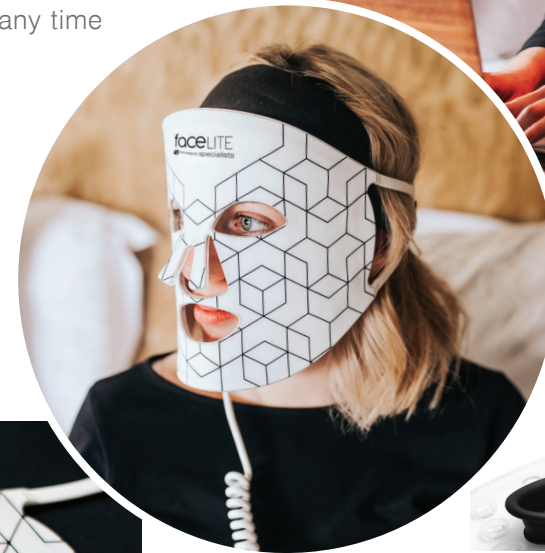

faceLITE

EVOLUTION

BEAUTY BOOSTING LED FACE MASK

FaceLITE EVOLUTION combines clinically proven wavelengths of light with the latest generation LED technology to energise cellular function, creating a cascade of biochemical reactions that help revitalise dull, ageing skin, boost collagen, improve skin firmness and reduce skin pigmentation. FaceLITE EVOLUTION uses controlled red and infrared light to deliver this unique, quick and easy full facial skin rejuvenation treatment that you do at any time while relaxing, reading or even working.

- ▶ Treats the whole face in just 10 minutes
 - ▶ Soft comfy fit
 - ▶ Hypoallergenic
 - ▶ Rechargeable
 - ▶ Fully portable
- ▶ 10 minute auto timer
 - ▶ Easy wipe clean silicon finish
 - ▶ Flat for travel
 - ▶ Clinically proven
 - ▶ Combined dual wavelength - 830nm and 633nm
 - ▶ Soft touch rubber eye shields

Soft touch rubber eye shields included for added comfort

CONTENTS	FaceLITE2 LED mask, Control Unit, Adaptor, Head straps, Carry bag, Rubber eye shields,
EAN BARCODE	5 019487 087881
PRODUCT WEIGHT	0.6kg
WEEE WEIGHT	TBC
CONTROLLER INPUT	5V 800mA
MASK INPUT	5V 450mA (CC)
SINGLE CARTON DIMENSIONS & PACKED WEIGHT	367mm (W) x 212mm (H) x 59mm (D)
MASTER CARTON DIMENSIONS & PACKED WEIGHT	71cm x 47cm x 37cm TBC
MASTER CARTON QUANTITY & PALLET QUANTITY	20 TBC
WARRANTY	2 years
MODEL	FCLT2