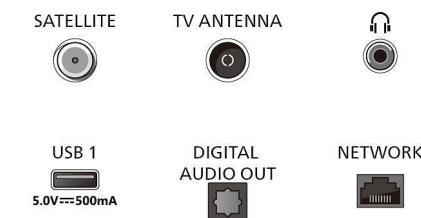

Bottom

Issue date 2024-04-15

Version: 2.2.1

EAN: 87 18863 04178 9

© 2024 Koninklijke Philips N.V.
All Rights reserved.

Specifications are subject to change without notice.
Trademarks are the property of Koninklijke Philips N.V.
or their respective owners.

www.philips.com