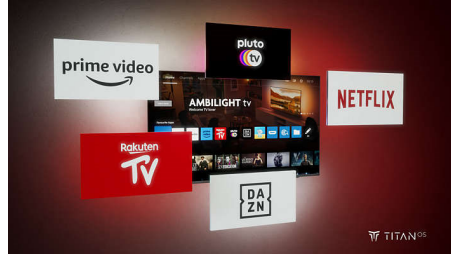

## TITAN OS smart platform

It's quick and easy to find what you love with our TITAN OS smart TV platform. Enjoying a series? You can continue watching straight from the home screen. If you're looking for something new, you can browse categories like action or drama and see suggestions from the top streaming services, all in one place.