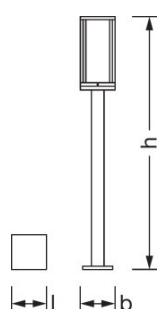

TECHNICAL DATA

Electrical data

Operating mode	Mains voltage
Nominal voltage	220...240 V
Mains frequency	50/60 Hz

Luminaire control gear data

ECG - Dimmable	No
-----------------------	----

Dimensions & weight

Length	110.0 mm
Width	110.0 mm
Height	800.0 mm
Product weight	1534.00 g

Colors & materials

Body material	Aluminum
Product color	Dark gray
Housing color	Dark gray
Cover material	Glass

Temperatures & operating conditions