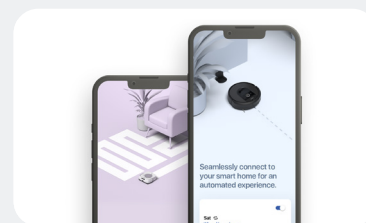

iRobot®

Roomba Combo®

Robot Vacuum and Mop

Our most powerful vacuuming and mopping

The Roomba Combo® j9+ tackles dirt wherever it hides using innovative dual rubber brushes, an Edge-Sweeping brush for walls and corners, 100% stronger suction power¹, and powerful scrubbing action.

Voice Assistant Compatible

Pair Roomba Combo® j9+ robot vacuum and mop with Alexa, Siri, or Google Assistant-enabled devices³ to get cleaning on command.

iRobot Home App

With enhanced maps, cleaning schedules, and intuitive smart home integrations, the iRobot Home App gives you ultimate control over your clean.