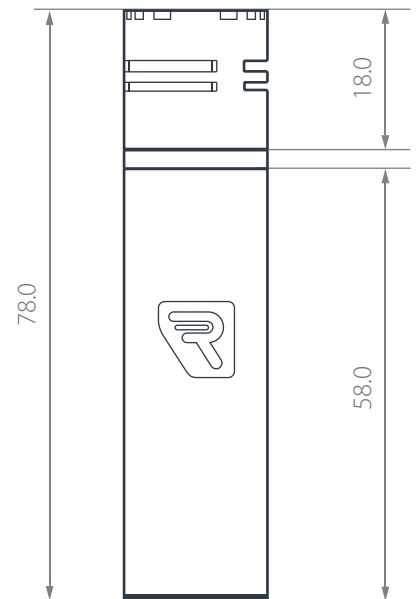

SC-08

78mm Supercardioid Condenser
Microphone
RYC979004

1mm : 1mm

*dimensions in mm

The Rycote SC-08 is a supercardioid pencil condenser microphone designed for a range of applications in studio and field recording. The SC-08 microphones provide directionality with a virtually flat frequency response from 70Hz-20KHz, moderately dropping off below 60Hz. The microphones are built on Rycote's ultralow self-noise preamp design and capsules which offer a consistent sonic signature that mixes well when cut together with other Rycote microphones in the range. The SC-08 microphones can be used individually or in matched stereo pairs.

SC-08

SC-08

Frequency Range	60 Hz - 20 kHz
Self-noise	12.0 dB-A
Polar Pattern	Supercardioid
Capsule Type	Back Electret Condenser
Output Sensitivity	29.7 mV/Pa (-30.5 dBV)
Max. Output Voltage	4 Vp (if relative load is < 2k Ω)
Output Impedance	100 Ω
Min. Recommended Load	1 k Ω
Signal / Noise Ratio	81 dB typical (@ 1 kHz, Pa A-weighted)
CMRR (@ 1 kHz)	> 60 dB
Max. Cable Length	100 m
Power Requirement	Phantom Power +48V
Power Voltage Range	24-48V (Max SPL reduced @ 24V)
Current Consumption	3.0 mA
Max. SPL	133 dB SPL (@ 1 kHz 1.0% THD Typical) 127 dB SPL (@ 1 kHz 0.5% THD Typical)
RFI Shield	Yes
Connector	XLR-3M
Weight	69 g
Colour	Matte Black

POLAR PATTERN

FREQUENCY RESPONSE