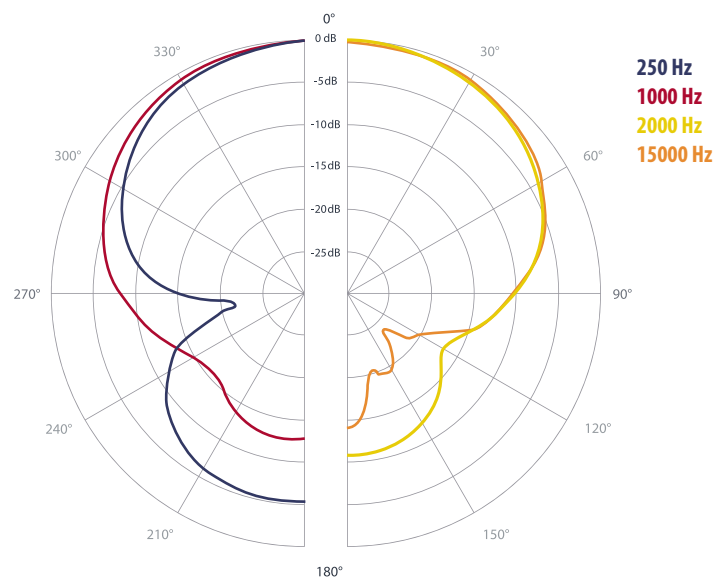

SC-08

78mm Supercardioid Condenser
Microphone
RYC979004

1mm : 1mm

*dimensions in mm

The Rycote SC-08 is a supercardioid pencil condenser microphone designed for a range of applications in studio and field recording. The SC-08 microphones provide directionality with a virtually flat frequency response from 70Hz-20KHz, moderately dropping off below 60Hz. The microphones are built on Rycote's ultralow self-noise preamp design and capsules which offer a consistent sonic signature that mixes well when cut together with other Rycote microphones in the range. The SC-08 microphones can be used individually or in matched stereo pairs.

POLAR PATTERN

FREQUENCY RESPONSE