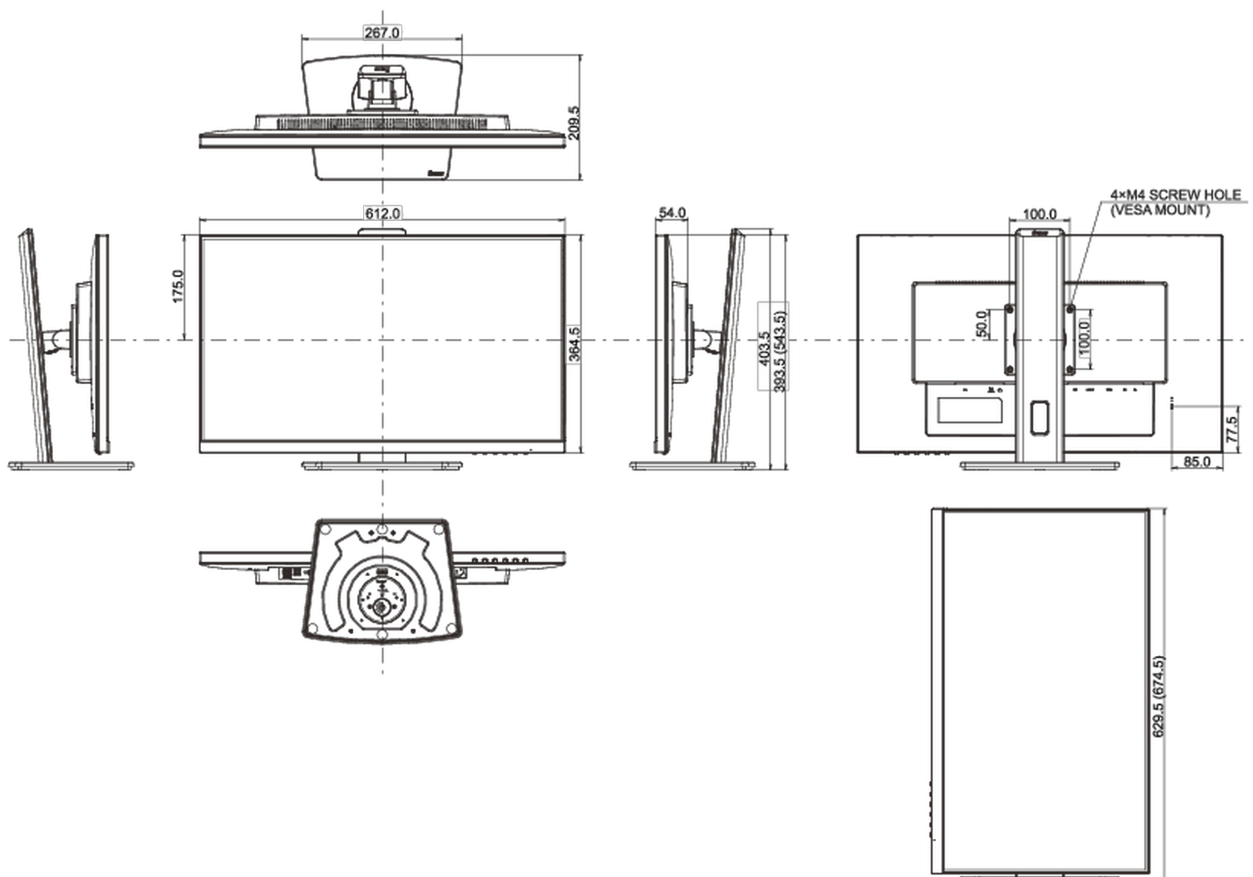

## 04 MECHANICAL

Display position adjustments	height, pivot (rotation), swivel, tilt
Height adjustment	150mm
Rotation (PIVOT function)	90°
Swivel stand	90°; 45° left; 45° right
Tilt angle	23° up; 5° down
VESA mounting	100 x 100mm
Cable management system	yes

## 08 DIMENSIONS / WEIGHT

Product dimensions W x H x D	612 x 393.5 (543.5) x 209.5mm
Box dimensions W x H x D	693 x 440 x 170mm
Weight (without box)	6.3kg
Weight (with box)	7.2kg
EAN code	4948570121298