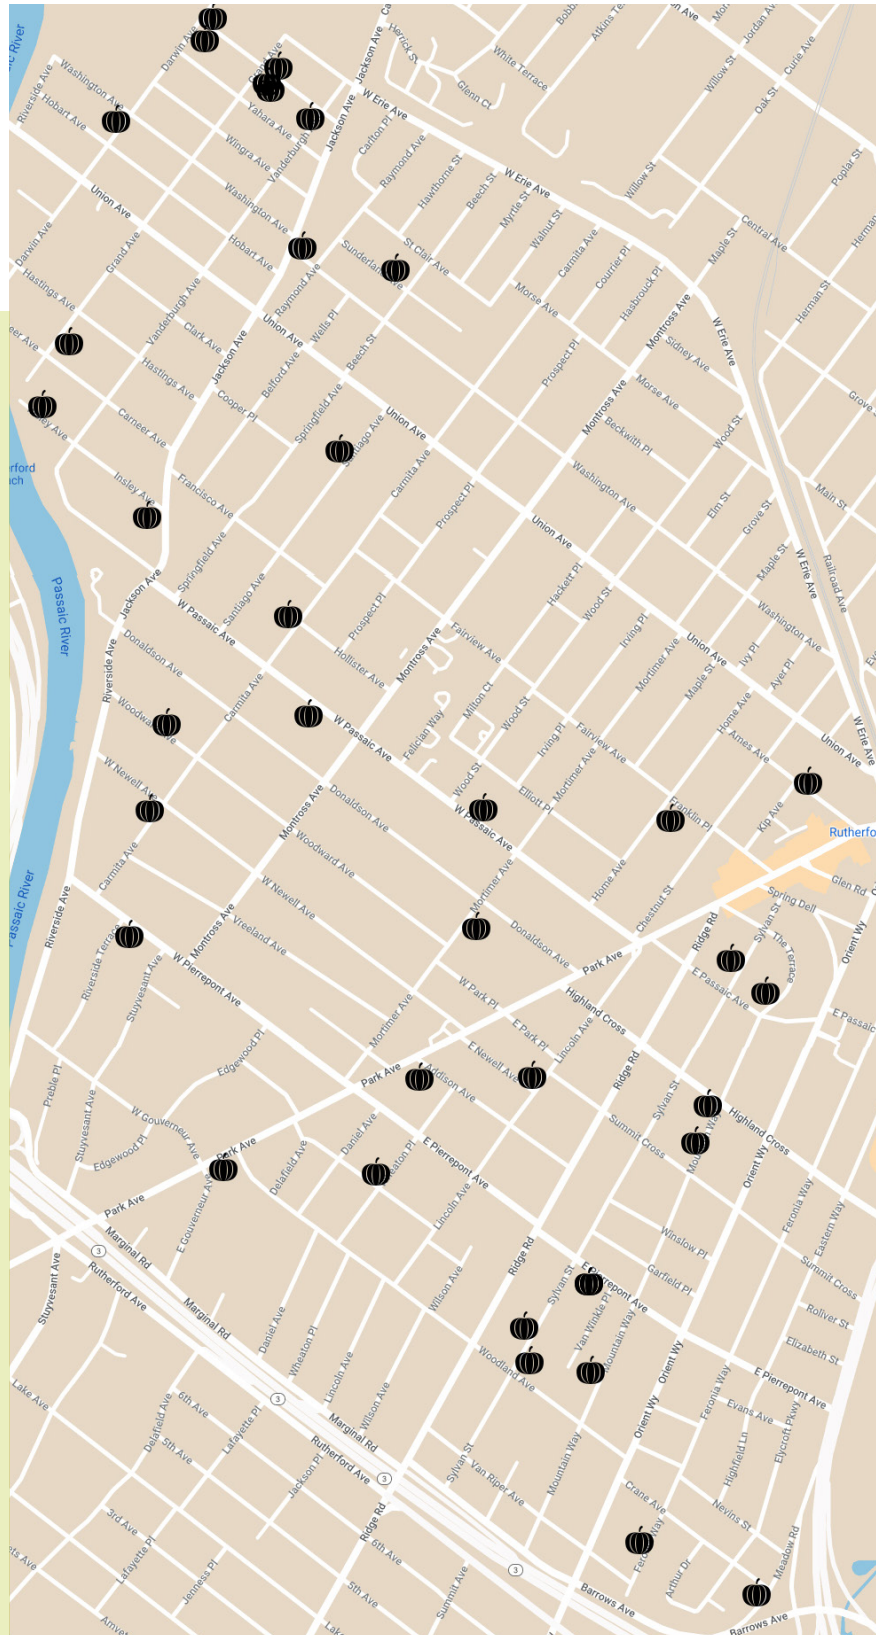

Rutherford's HALLOWEEN 2023

House Decorating Contest Participating Addresses:

8 Addison Ave	130 Mountain Way
44 Ames Ave	150 Mountain Way
264 Carmita Ave	264 Mountain Way
88 Crane Ave	355 Park Ave
140 E Pierrepont Ave	172 Santiago Ave
370 Feronia Way	48 Sunderland Ave
221 Grand Ave	50 Sylvan St
119 Home Ave	266 Sylvan Street
7 Insley Ave	281 Sylvan Street
78 Insley Ave	64 The Terrace
85 Jackson Ave	98 W Passaic Ave
80 Lincoln Ave	203 W Passaic Ave
9 Monona Ave	427 Washington Ave
35 Monona Ave	195 W Newell Ave
38 Monona Ave	135 W Pierrepont Ave
39 Monona Ave	96 Wheaton Pl
75 Monona Ave	226 Woodward Ave
76 Monona Ave	
261 Mortimer	

WWW.RUTHERFORDBORONJ.COM

The Borough of **RUTHERFORD**
New Jersey