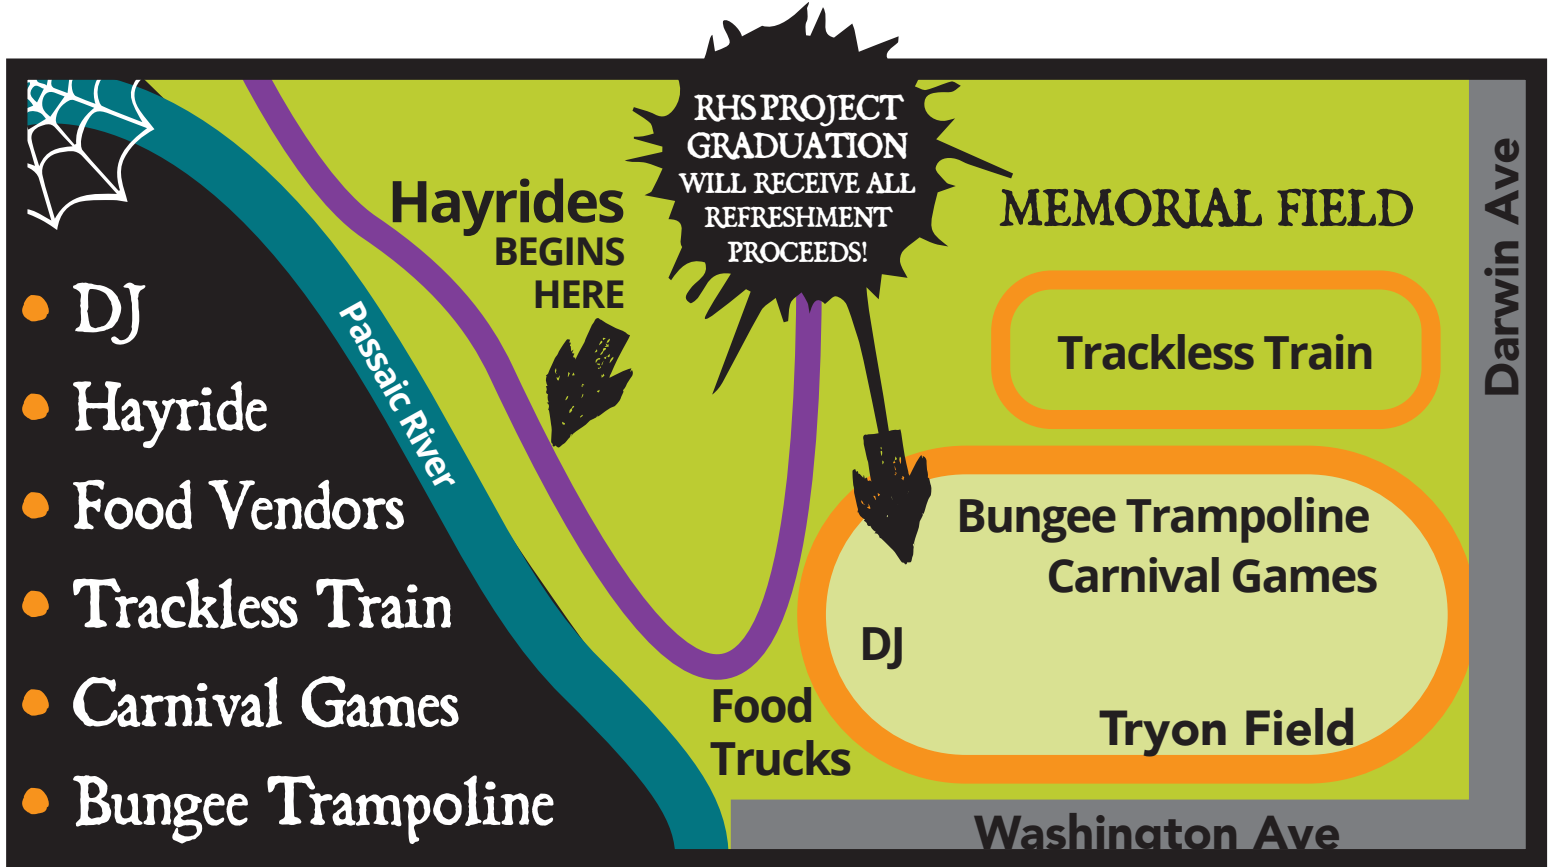

PRESENTING RUTHERFORD'S

9TH ANNUAL HALLOWEEN SPOOKTACULAR

A RUTHERFORD TRADITION

MONDAY OCTOBER 30TH
MEMORIAL & TRYON FIELDS
4 - 8 PM

Enjoy family friendly activities!

4-6pm Geared Toward Little Kids • 6-8pm Geared Toward Big Kids

- DJ
- Hayride
- Food Vendors
- Trackless Train
- Carnival Games
- Bungee Trampoline

On Twitter:
@Rutherford07070

On Facebook:
@RutherfordRec

On Facebook:
Borough of Rutherford NJ

On Instagram:
@rutherford_recreation