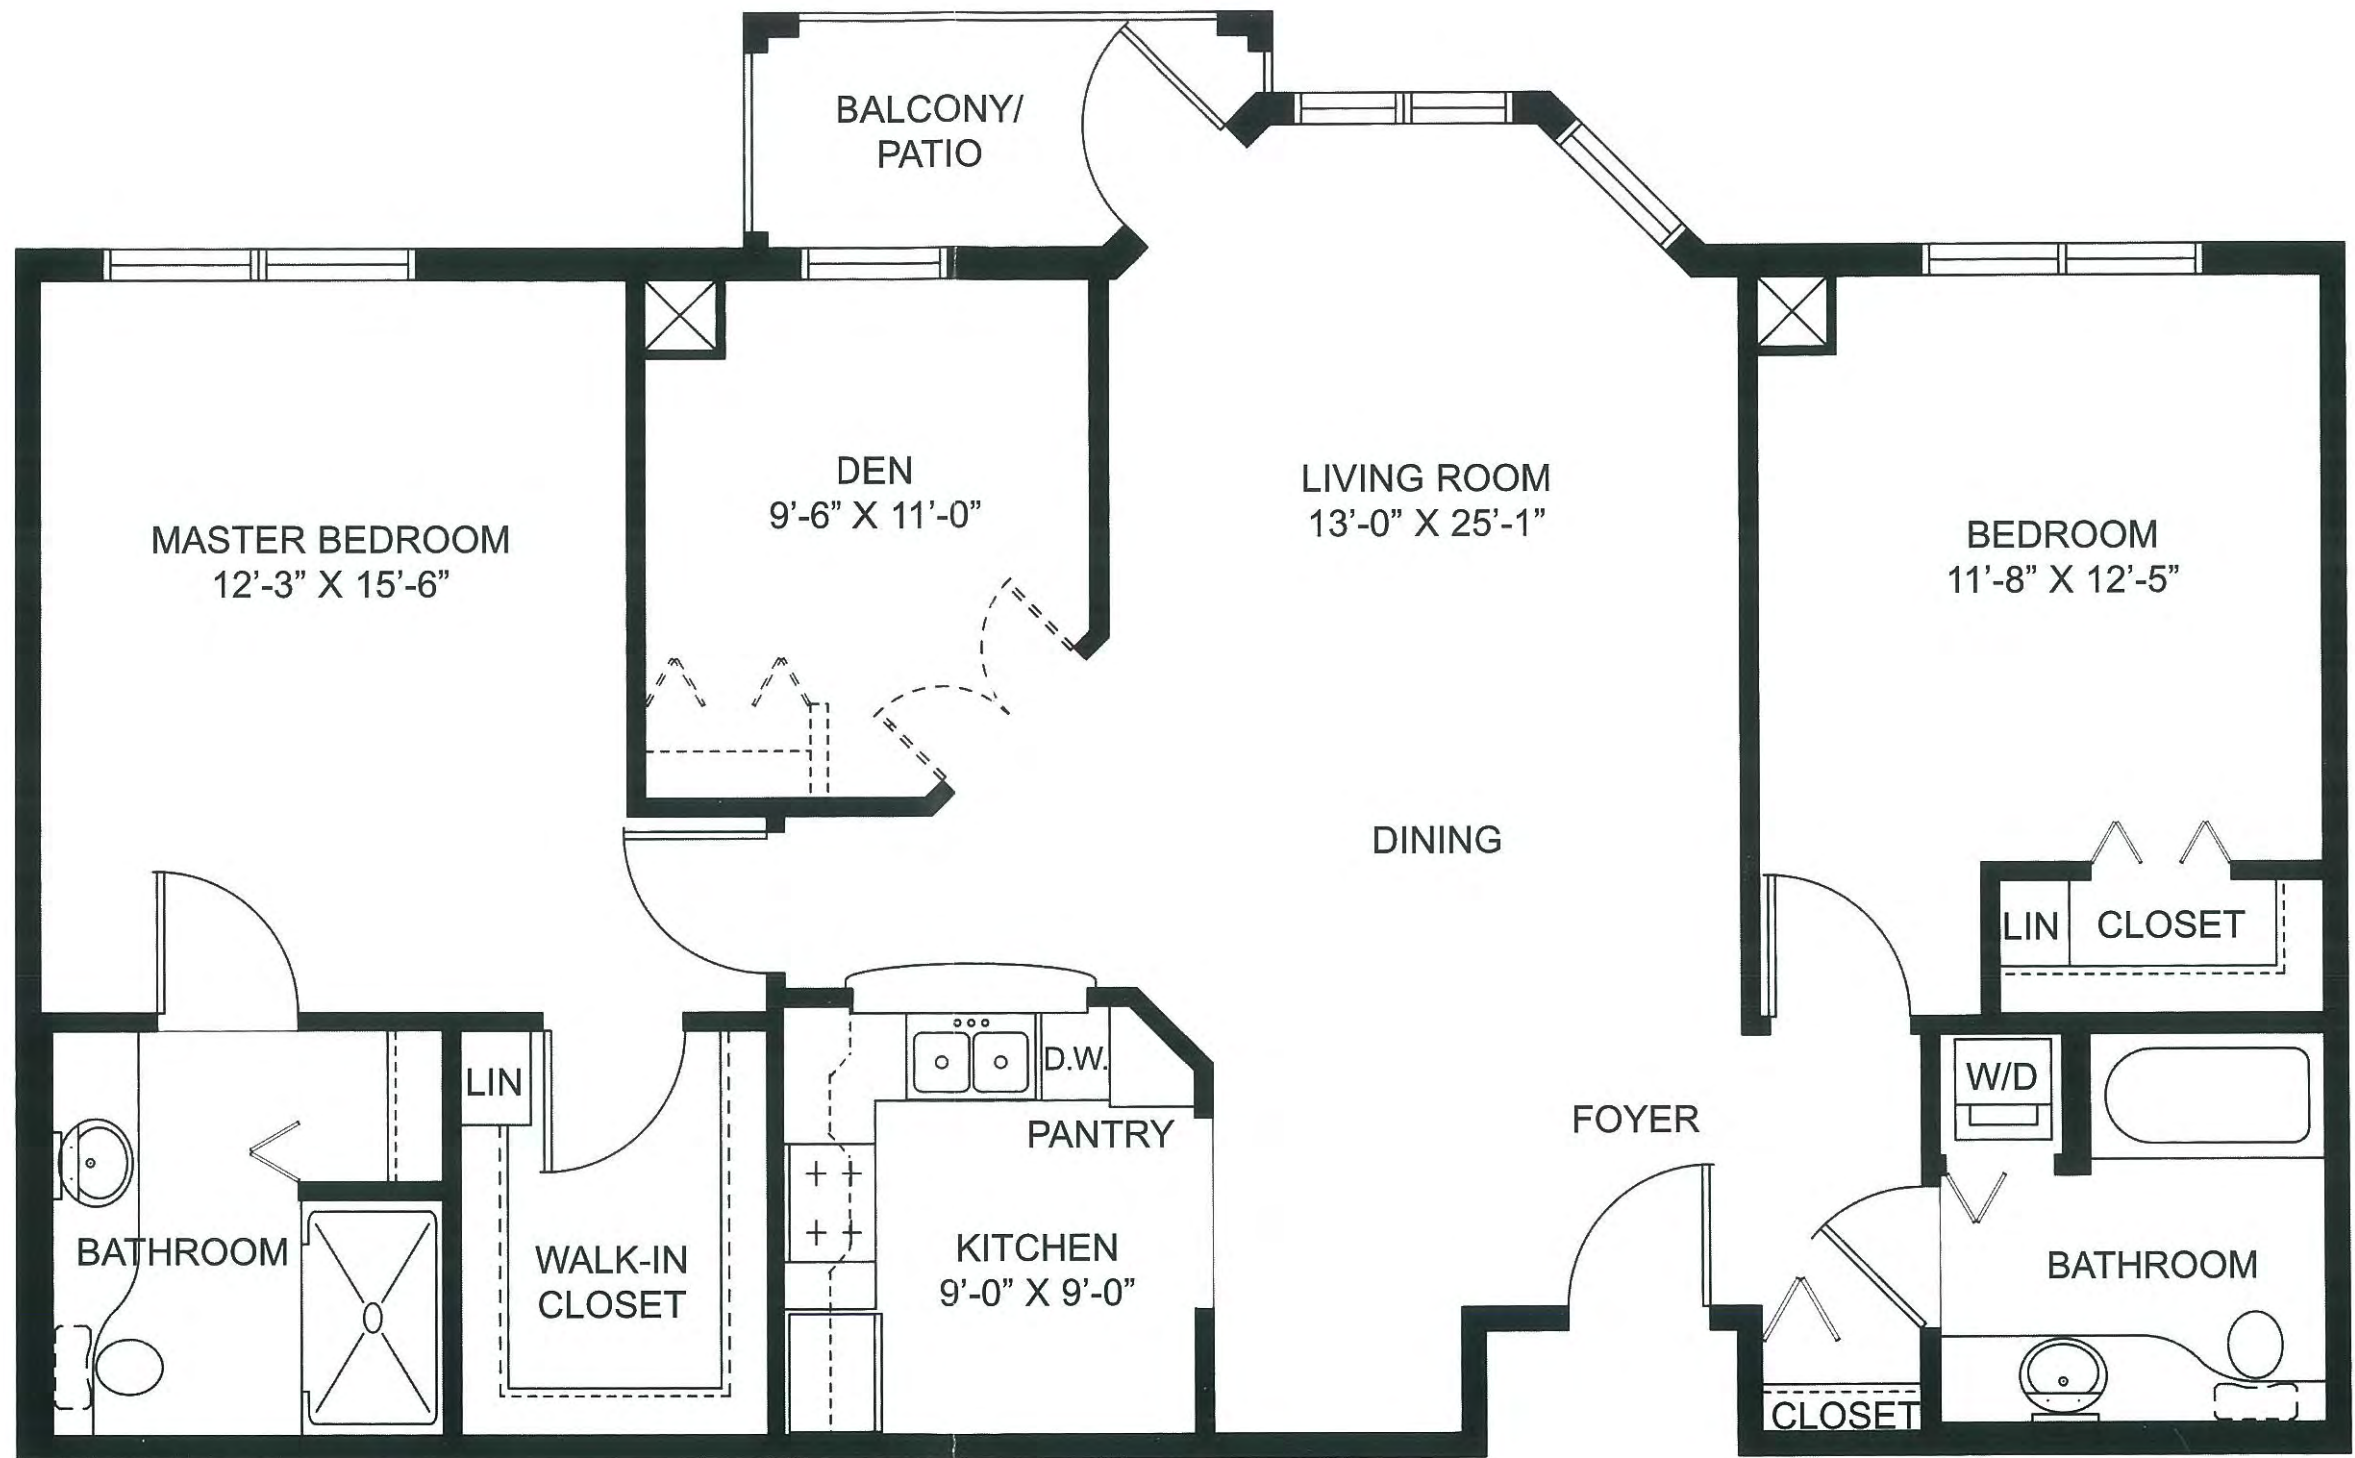

186 Jerry Browne Road  
Mystic, CT 06355  
(860) 572-4494  
www.StoneRidgeLCS.com

Details and dimensions may vary slightly  
1245 Sq. Ft.

Scale: 1/4 inch  
1/4 inch = 1 Foot

# Two Bedroom w/ Den