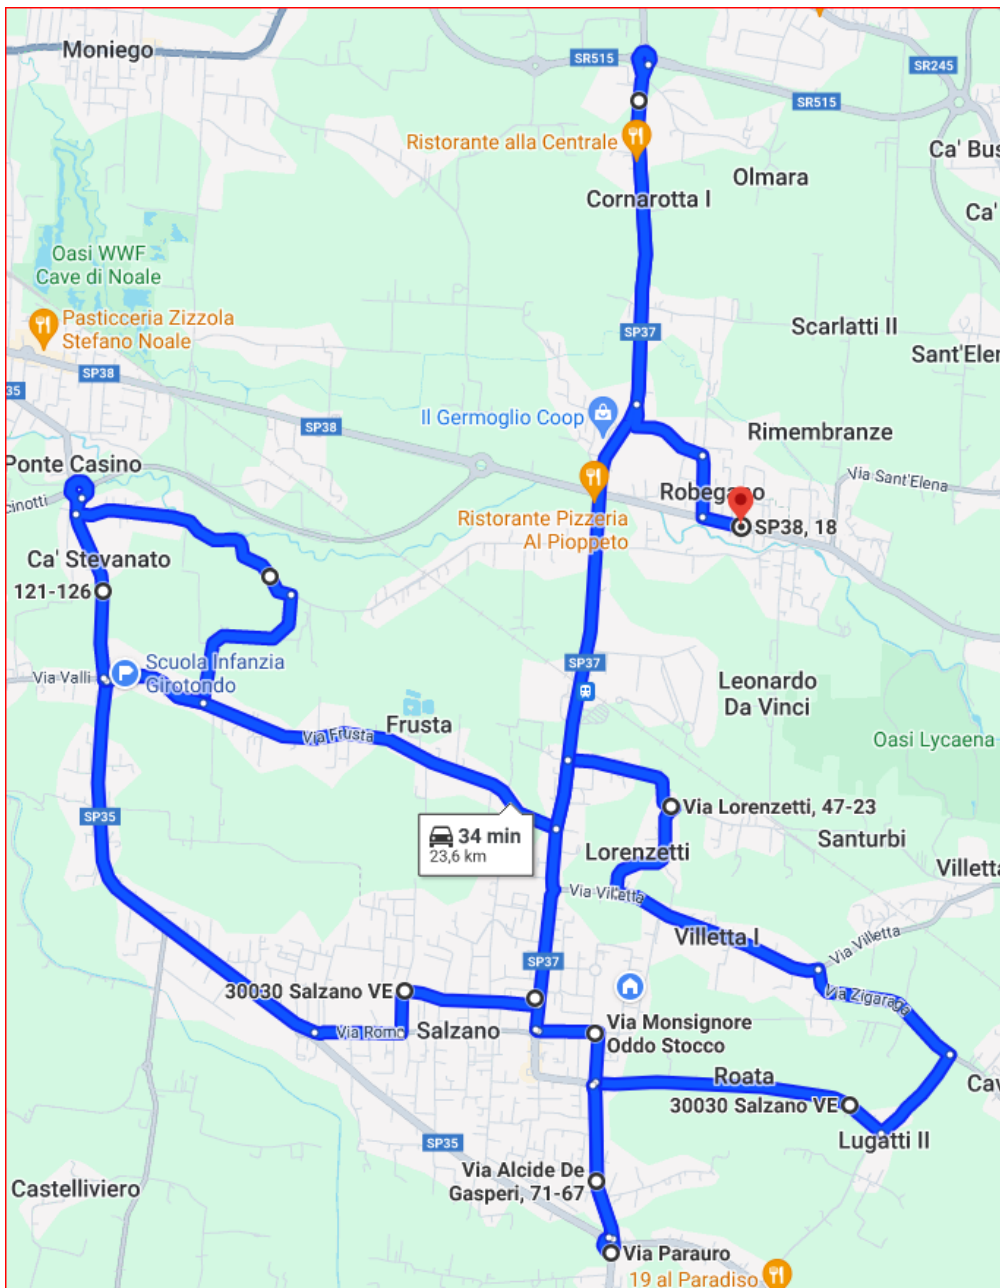

FERM. 19 SCUOLA MEDIA SALZANO

B ROBEGANO/SALZANO EST - andata

- FERM. 1 V. CORNAROTTA 28
- FERM. 2 V. CORNAROTTA 61 (RIST. ALLA CENTRALE)
- FERM. 3 V. XXV APRILE (PANIFICIO TRABUCCO)
 - MAERNE
- FERM. 4 V. VILLETTA 110 (EX DEPOSITO B.E.A.A.)
- FERM. 5 V. ZIGARAGA 39 INT. V. LUGATTI
- FERM. 6 V. LUGATTI 14 INT. V. ROATA
- FERM. 7 V. ROATA 12
- FERM. 8 V. ROATA 2

- FERM. 9 V. DE GASPERI 88 (TABACCHERIA)
 - V. PARAURO MIRANO
- FERM. 10 V. DE GASPERI INT. V. CA' BOZZA
- FERM. 11 - V. CARSO 30
 - V. STOCCO
 - V. MANZONI
 - V. ALIGHIERI
 - V. MONTEGRAPPA
- FERM. 12 SCUOLA ELEMENTARE SALZANO
- FERM. 13 SCUOLA MEDIA SALZANO

- V. VILLATEGA
- FERM. 13 V. FRUSTA 125
- FERM. 14 V. FRUSTA 37
- FERM. 15 V. FRUSTA 17 (CARR. MASIERO)
- V. LORENZETTI
- V. BORGIO VALENTINI
- FERM. 16 V. VILLETTA 23
- FERM. 17 V. ZIGARAGA INT. V. DOSA
- FERM. 18 V. ZIGARAGA 39 INT. V. LUGATTI
- FERM. 19 V. LUGATTI 14 INT. V. ROATA
- FERM. 20 V. ROATA 12
- FERM. 21 V. ROATA 2
- FERM. 22 V. DE GASPERI 88 (TABACCHERIA)
- FERM. 23 V. DE GASPERI INT. V. TURATI
- V. PARAURO MIRANO
- FERM. 24 V. DE GASPERI INT. V. CA' BOZZA

- FERM. 15 V. FRUSTA 17 (CARR. MASIERO)
- FERM. 16 V. MONTEGRAPPA 81
 - V. LORENZETTI
 - V. BORGO VALENTINI
- FERM. 17 V. VILLETTA 23
- FERM. 18 V. ZIGARAGA INT. V. DOSA
- FERM. 19 V. ZIGARAGA 39 INT. V. LUGATTI
- FERM. 20 V. LUGATTI 14 INT. V. ROATA
- FERM. 21 V. ROATA 12
- FERM. 22 V. ROATA 2
- FERM. 23 V. DE GASPERI 88 (TABACCHERIA)
- FERM. 24 V. DE GASPERI INT. V. TURATI
 - V. PARAURO MIRANO
- FERM. 25 V. DE GASPERI INT. V. CA' BOZZA
- FERM. 26 V. CARSO
- FERM. 27 V. CORNAROTTA 28
- FERM. 28 V. CORNAROTTA (RIST.CENTRALE)
- FERM. 29 VIA XXV APRILE (PANIFICIO TRABUCCO)