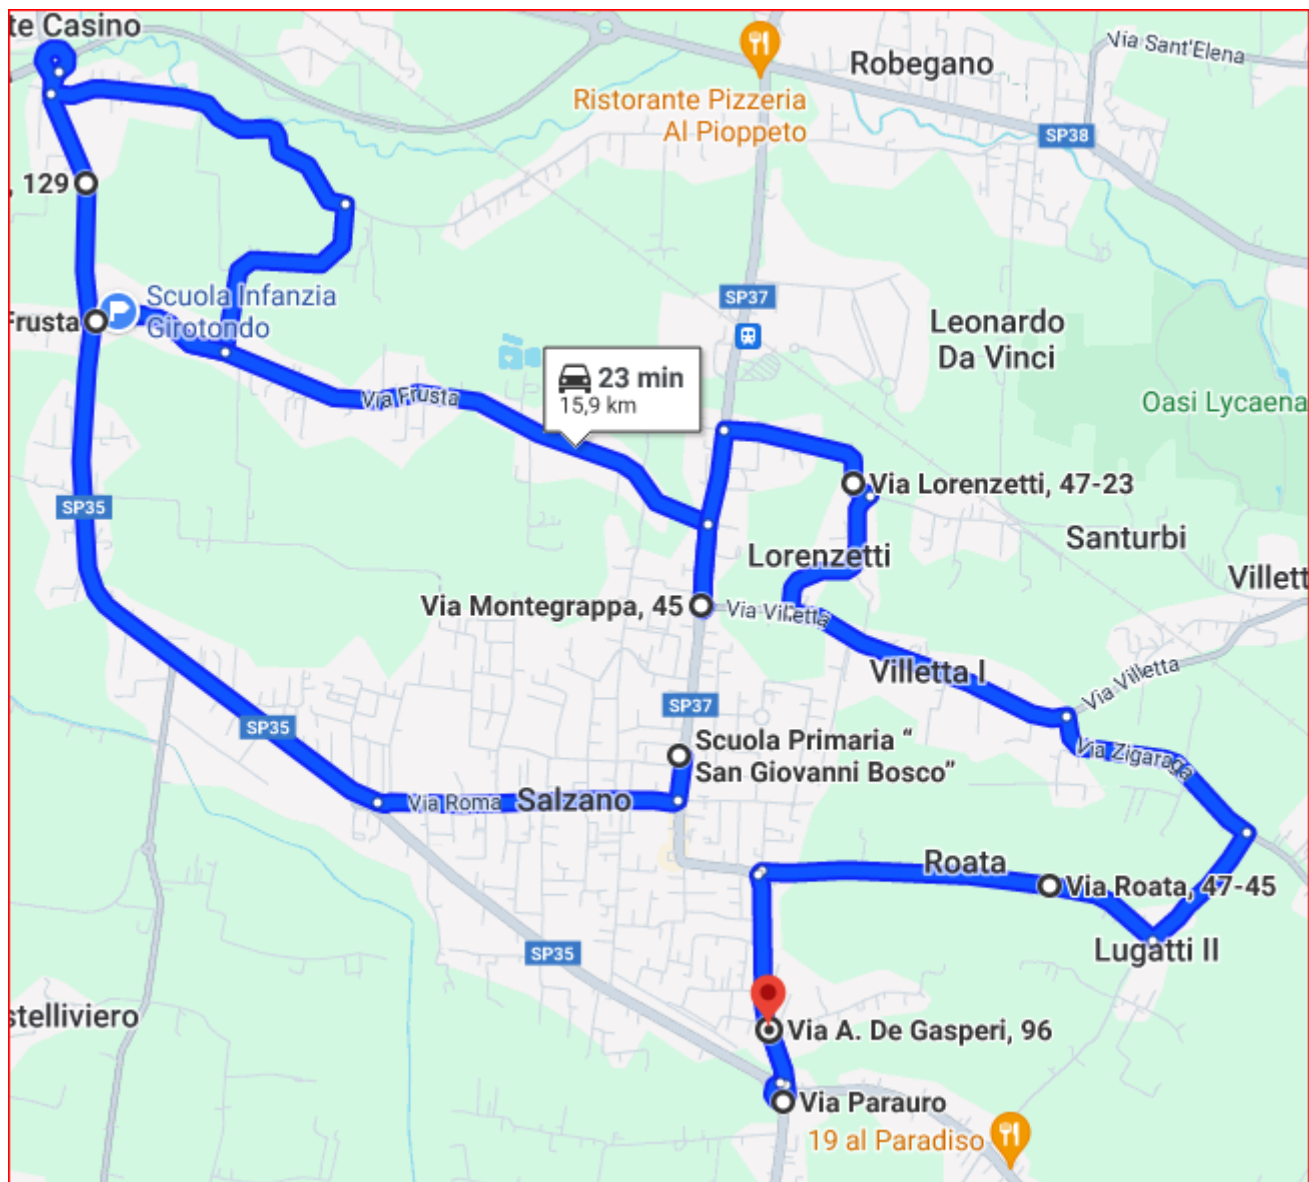

- V. VILLATEGA
- FERM. 13 V. FRUSTA 125
- FERM. 14 V. FRUSTA 37
- FERM. 15 V. FRUSTA 17 (CARR. MASIERO)
- V. LORENZETTI
- V. BORGIO VALENTINI
- FERM. 16 V. VILLETTA 23
- FERM. 17 V. ZIGARAGA INT. V. DOSA
- FERM. 18 V. ZIGARAGA 39 INT. V. LUGATTI
- FERM. 19 V. LUGATTI 14 INT. V. ROATA
- FERM. 20 V. ROATA 12
- FERM. 21 V. ROATA 2
- FERM. 22 V. DE GASPERI 88 (TABACCHERIA)
- FERM. 23 V. DE GASPERI INT. V. TURATI
- V. PARAURO MIRANO
- FERM. 24 V. DE GASPERI INT. V. CA' BOZZA

AB SALZANO/ROBEGANO ritorno UNIFICATO

ore 14:00

- SCUOLA ELEMENTARE SALZANO
- SCUOLA MEDIA SALZANO
- FERM. 1 V. ROMA 136 (NEG. ELETTRICISTA)
- FERM. 2 V. ROMA 196 (RIST. PORCA VACCA)
- FERM. 3 V. ROMA 220 (IST. PALATINI)
- FERM. 4 V. VILLATEGA 12 (CARR. RAGAZZO)
- FERM. 5 V. VILLATEGA INT. V. SOGARETTI
- FERM. 6 V. VILLATEGA 76
- FERM. 7 V. FRUSTA 178 (ASILO GIROTONDO)
- FERM. 8 - V. FRUSTA INT. V. CA' MARCELLO
 - V. CA' MARCELLO
- FERM. 9 V. CA' MARCELLO INT. V. TOSCANIGO
- FERM. 10 V. TOSCANIGO 85
- FERM. 11 V. TOSCANIGO 87
- FERM. 12 V. TOSCANIGO 92
 - V. VILLATEGA
- FERM. 13 V. FRUSTA 125
- FERM. 14 V. FRUSTA 37

- FERM. 15 V. FRUSTA 17 (CARR. MASIERO)
- FERM. 16 V. MONTEGRAPPA 81
 - V. LORENZETTI
 - V. BORGO VALENTINI
- FERM. 17 V. VILLETTA 23
- FERM. 18 V. ZIGARAGA INT. V. DOSA
- FERM. 19 V. ZIGARAGA 39 INT. V. LUGATTI
- FERM. 20 V. LUGATTI 14 INT. V. ROATA
- FERM. 21 V. ROATA 12
- FERM. 22 V. ROATA 2
- FERM. 23 V. DE GASPERI 88 (TABACCHERIA)
- FERM. 24 V. DE GASPERI INT. V. TURATI
 - V. PARAURO MIRANO
- FERM. 25 V. DE GASPERI INT. V. CA' BOZZA
- FERM. 26 V. CARSO
- FERM. 27 V. CORNAROTTA 28
- FERM. 28 V. CORNAROTTA (RIST.CENTRALE)
- FERM. 29 VIA XXV APRILE (PANIFICIO TRABUCCO)

C ROBEGANO - andata

FERM. 1 V. XXV APRILE 125L

FERM. 2 V. XXV APRILE 120

FERM. 3 V. XXV APRILE INT. V. CIMAROSA

- V. ROSSINI

FERM. 4 P.ZZA DONATORI DI SANGUE (PARK SCUOLA ELEMENTARE)

• V. DONIZZETTI

FERM. 5 V. MASCAGNI 3 (EX FARMACIA)