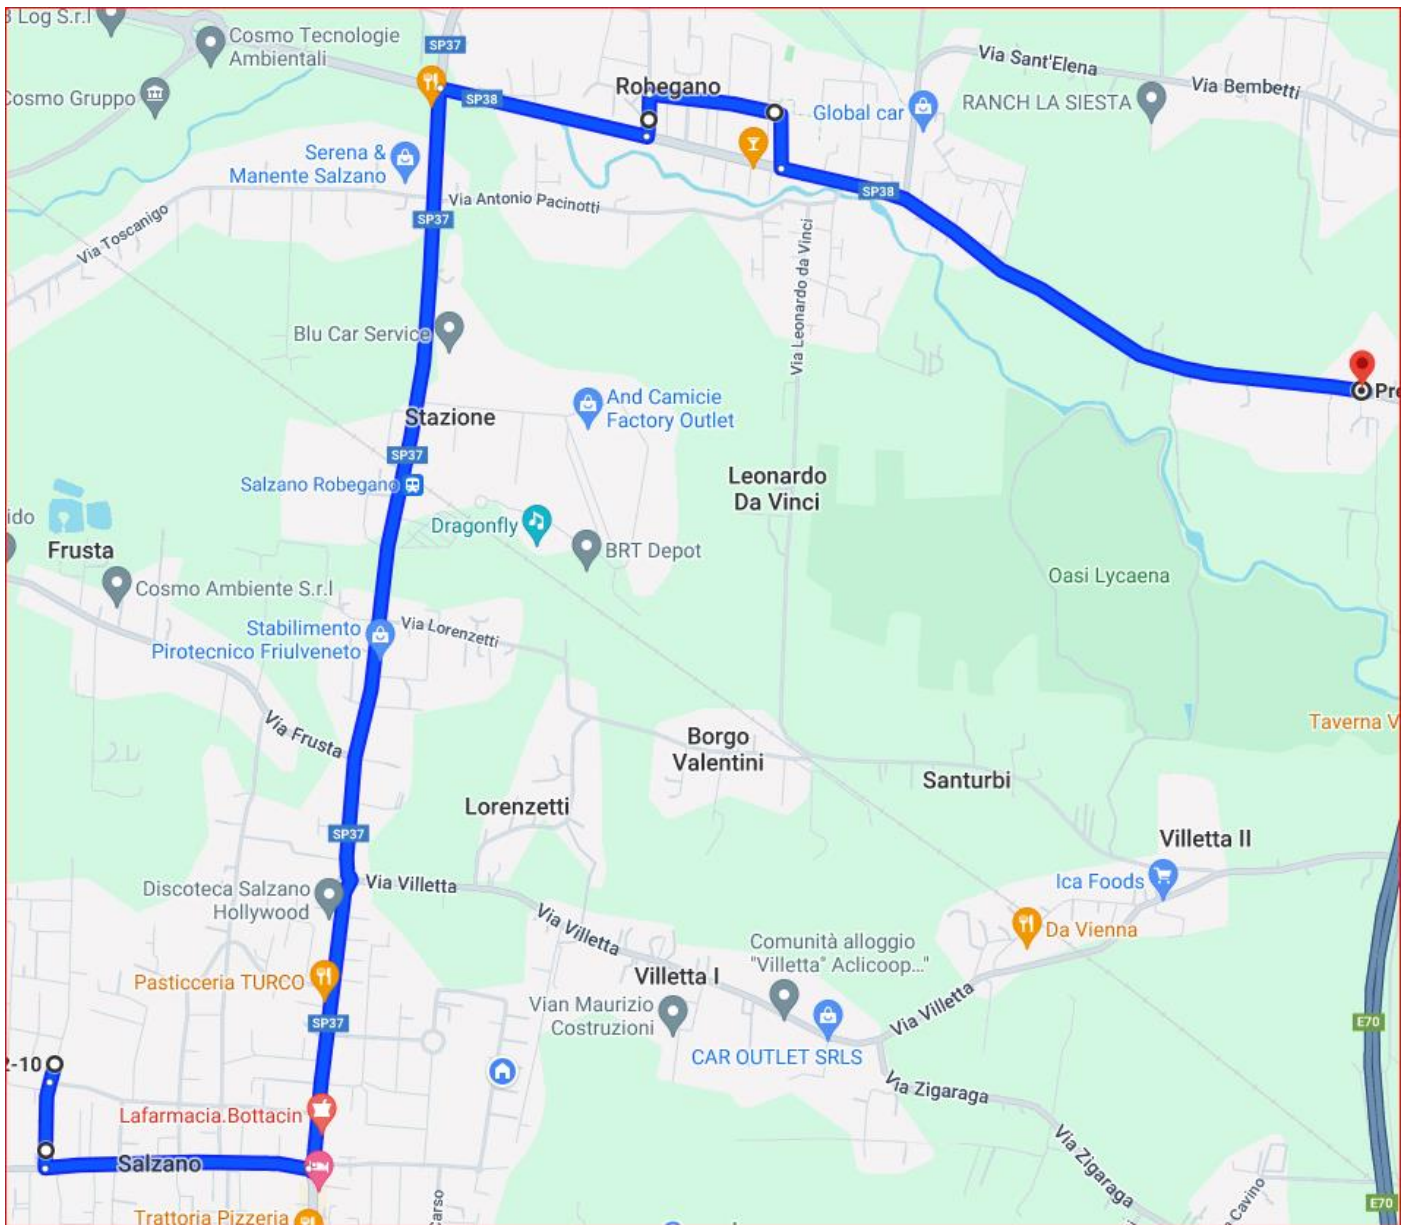

- FERM. 15 V. FRUSTA 17 (CARR. MASIERO)
- FERM. 16 V. MONTEGRAPPA 81
 - V. LORENZETTI
 - V. BORGO VALENTINI
- FERM. 17 V. VILLETTA 23
- FERM. 18 V. ZIGARAGA INT. V. DOSA
- FERM. 19 V. ZIGARAGA 39 INT. V. LUGATTI
- FERM. 20 V. LUGATTI 14 INT. V. ROATA
- FERM. 21 V. ROATA 12
- FERM. 22 V. ROATA 2
- FERM. 23 V. DE GASPERI 88 (TABACCHERIA)
- FERM. 24 V. DE GASPERI INT. V. TURATI
 - V. PARAURO MIRANO
- FERM. 25 V. DE GASPERI INT. V. CA' BOZZA
- FERM. 26 V. CARSO
- FERM. 27 V. CORNAROTTA 28
- FERM. 28 V. CORNAROTTA (RIST.CENTRALE)
- FERM. 29 VIA XXV APRILE (PANIFICIO TRABUCCO)

FERM. 14 V. FRUSTA 37
 FERM. 15 V. FRUSTA 17 (CARR. MASIERO)
 FERM. 16 V. MARONCELLI
 FERM. 17 V. MONTEGRAPPA 81
 FERM. 18 V. LORENZETTI N.16/C
 • V. BORGIO VALENTINI
 FERM. 19 V. VILLETTA 23
 FERM. 20 V. ZIGARAGA INT. V. DOSA
 FERM. 21 V. ZIGARAGA 39 INT. V. LUGATTI
 FERM. 22 V. LUGATTI 14 INT. V. ROATA
 FERM. 23 V. ROATA 12
 FERM. 24 V. ROATA 2
 FERM. 25 V. DE GASPERI 88 (TABACCHERIA)
 FERM. 26 V. DE GASPERI INT. V. TURATI
 • V. PARAURO MIRANO
 FERM. 27 V. DE GASPERI INT. V. CA' BOZZA

C ROBEGANO - andata

FERM. 1 V. XXV APRILE 125L

FERM. 2 V. XXV APRILE 120

FERM. 3 V. XXV APRILE INT. V. CIMAROSA

- V. ROSSINI

FERM. 4 P.ZZA DONATORI DI SANGUE (PARK SCUOLA ELEMENTARE)

• V. DONIZZETTI

FERM. 5 V. MASCAGNI 3 (EX FARMACIA)

• V. XXV APRILE

FERM. 6 V. MONTEGRAPPA 121 (RIST. PIOPPEO)

FERM. 7 SCUOLA MEDIA SALZANO

C ROBEGANO – ritorno

FERM. 1 SCUOLA MEDIA SALZANO

FERM. 2 VIA MONTEGRAPPA 121 (RIST.PIOPPETO)

- V. XXV APRILE
- V. ROSSINI