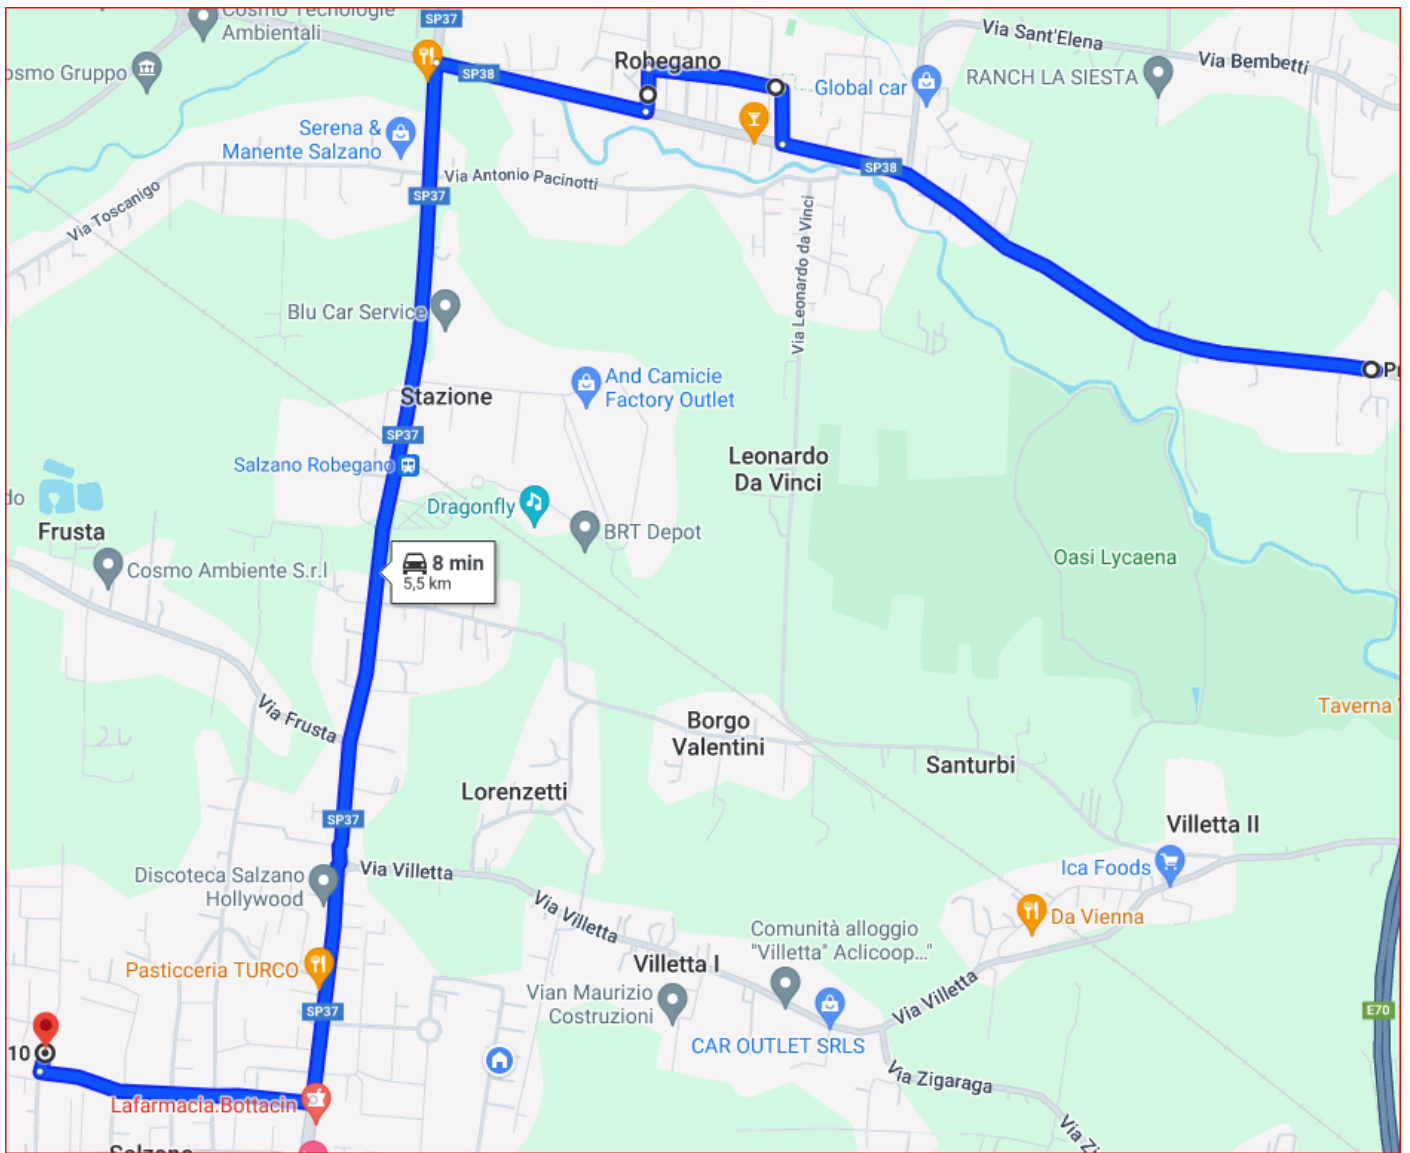

- FERM. 15 V. FRUSTA 17 (CARR. MASIERO)
- FERM. 16 V. MONTEGRAPPA 81
 - V. LORENZETTI
 - V. BORGO VALENTINI
- FERM. 17 V. VILLETTA 23
- FERM. 18 V. ZIGARAGA INT. V. DOSA
- FERM. 19 V. ZIGARAGA 39 INT. V. LUGATTI
- FERM. 20 V. LUGATTI 14 INT. V. ROATA
- FERM. 21 V. ROATA 12
- FERM. 22 V. ROATA 2
- FERM. 23 V. DE GASPERI 88 (TABACCHERIA)
- FERM. 24 V. DE GASPERI INT. V. TURATI
 - V. PARAURO MIRANO
- FERM. 25 V. DE GASPERI INT. V. CA' BOZZA
- FERM. 26 V. CARSO
- FERM. 27 V. CORNAROTTA 28
- FERM. 28 V. CORNAROTTA (RIST.CENTRALE)
- FERM. 29 VIA XXV APRILE (PANIFICIO TRABUCCO)

AB SALZANO/ROBEGANO ritorno UNIFICATO

ore 16:00

SCUOLA ELEMENTARE SALZANO
 FERM. 1 V. ROMA 136 (NEG. ELETTRICISTA)
 FERM. 2 V. ROMA 196 (RIST. PORCA VACCA)
 FERM. 3 V. ROMA 220 (IST. PALATINI)
 FERM. 4 V. VILLATEGA 12 (CARR. RAGAZZO)
 FERM. 5 V. VILLATEGA INT. V. SOGARETTI
 FERM. 6 V. VILLATEGA 76
 FERM. 7 V. FRUSTA 178 (ASILO GIROTONDO)
 FERM. 8 - V. FRUSTA INT. V. CA' MARCELLO
 • V. CA' MARCELLO
 FERM. 9 V. CA' MARCELLO INT. V. TOSCANIGO
 FERM. 10 V. TOSCANIGO 85
 FERM. 11 V. TOSCANIGO 87
 FERM. 12 V. TOSCANIGO 92
 • V. VILLATEGA
 FERM. 13 V. FRUSTA 125

C ROBEGANO - andata

FERM. 1 V. XXV APRILE 125L

FERM. 2 V. XXV APRILE 120

FERM. 3 V. XXV APRILE INT. V. CIMAROSA

- V. ROSSINI

FERM. 4 P.ZZA DONATORI DI SANGUE (PARK SCUOLA ELEMENTARE)

• V. DONIZZETTI

FERM. 5 V. MASCAGNI 3 (EX FARMACIA)