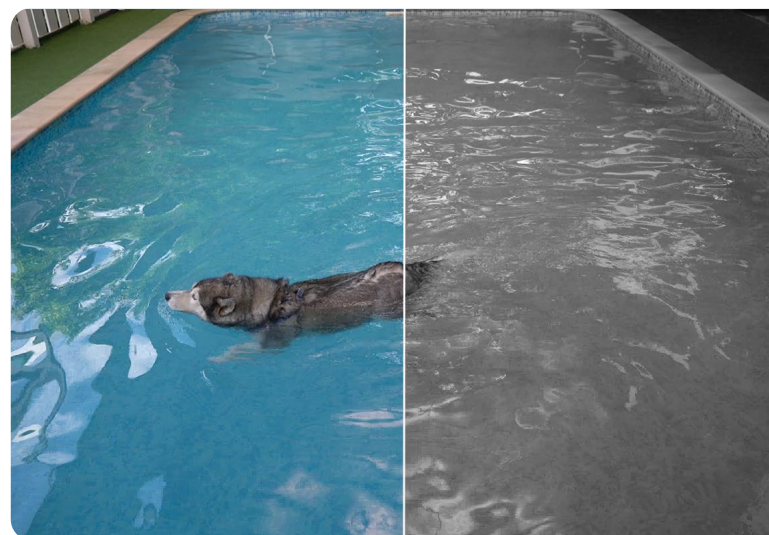

### Crisp Clear Details with 2K Clarity

Captures more details and delivers high-definition pictures with a 2304×1296 px resolution.

### Full-Color View, Day and Night

Enhances your security by revealing brighter, color images and vivid details with built-in spotlights even at night.