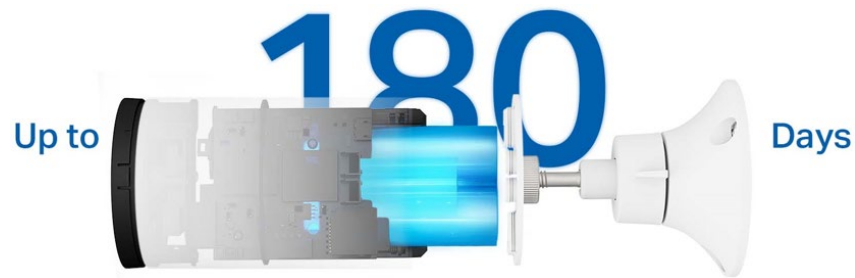

### Continuous Solar Power with Flexible Installation

The innovative solar panel design offers versatile installation. Unify your setup into a single, sleek unit or install individually, connected by a 4-meter charging cable, ensuring maximum sunlight absorption.

### Enduring Power for Continuous Security

With its built-in rechargeable battery, the Tapo camera reduces the frequency of recharges, providing up to 180 days of uninterrupted performance on a single charge.<sup>†</sup>