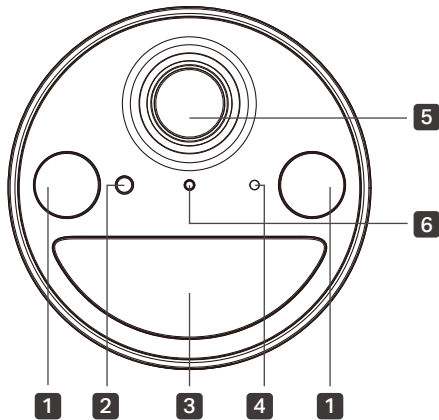

Camera Appearance

Front