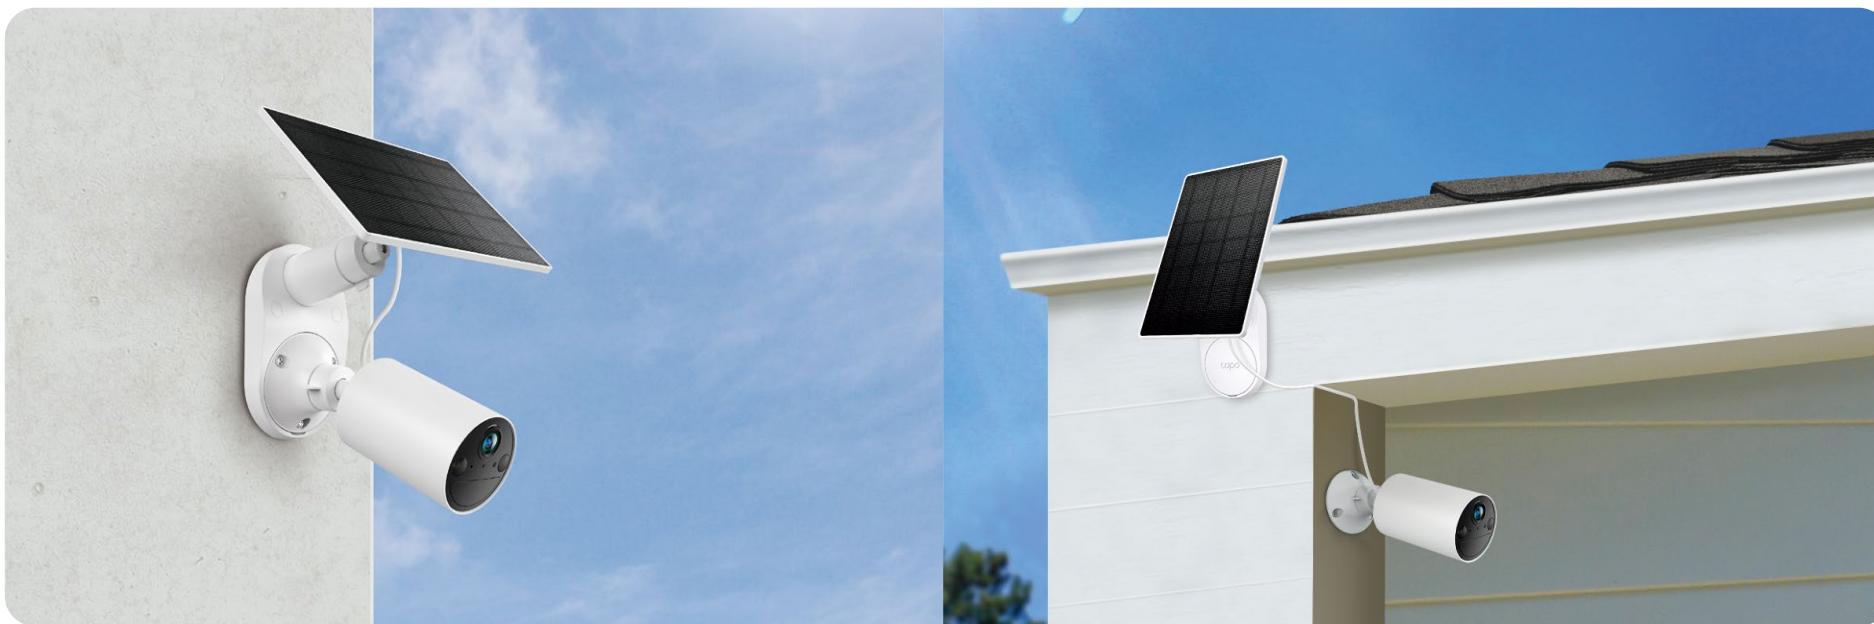

# Solar-Powered Security Camera Kit

**2K**  
Resolution

Tapo C410 KIT

Continuous Solar Charging

Free AI  
Detection

Color Night  
Vision

Weather  
Resistant

works with alexa

### Continuous Solar Power with Flexible Installation

The innovative solar panel design offers versatile installation. Unify your setup into a single, sleek unit or install individually, connected by a 4-meter charging cable, ensuring maximum sunlight absorption.

### Enduring Power for Continuous Security

With its built-in rechargeable battery, the Tapo camera reduces the frequency of recharges, providing up to 180 days of uninterrupted performance on a single charge.<sup>†</sup>

### Built to Withstand Rain and Heat

Tapo camera is IP65-rated for dust and water resistance, withstanding rain, snow, dust, bright sunshine, and other harsh weather conditions from -4 to 113°F (-20 to 45°C).