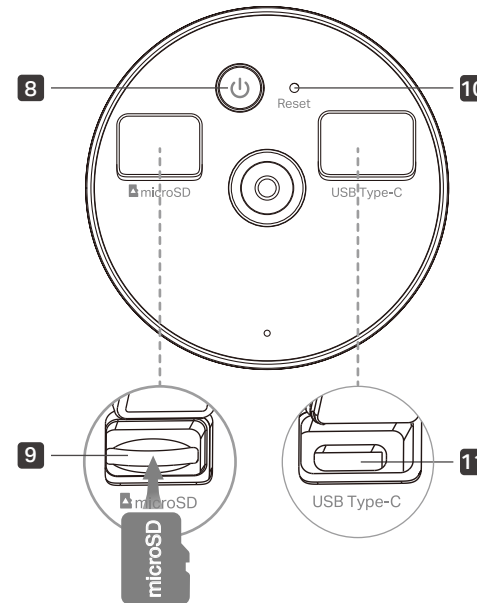

|         |                      |  |  |
|---------|----------------------|--|--|
| General | Storage Humidity     | 5%~90% RH, Non-condensing  |  |
|         | Charging Temperature | 0°C ~ 45°C (32 °F ~ 113 °F )   |  |
|         | Dimensions           | Camera Dimensions: D60 mm*89 mm (D2.36 in. * 3.5 in.)<br>Solar Panel Dimensions: 173.42 × 120.42 × 15.7 mm (6.83 × 4.74 × 0.62 in)   |  |
|         | Weight               | Camera: 230 g<br>Tapo A201 Solar Panel: 140 g  |  |
|         | Screw Size           |  <p>Depth of Phillips: 0.91~1.43mm</p>   |  |
|         | Package Contents     | <p><b>For 1-pack:</b></p> <ul style="list-style-type: none"> <li>• Camera ×1</li> <li>• Tapo A201 Solar Panel ×1</li> <li>• Tapo A201 Solar Panel Bracket ×1</li> <li>• USB Adapter Cable ×1</li> <li>• Base Cover ×1</li> <li>• Extension Wire ×1</li> <li>• Mounting Screws ×6</li> <li>• Mounting Anchors ×6</li> <li>• Waterproof Seals ×2</li> <li>• Screw Caps ×2</li> <li>• Cable Zip Tie ×1</li> <li>• Mounting Templates ×2</li> <li>• Quick Start Guide</li> </ul> | <p><b>For 2-pack:</b></p> <ul style="list-style-type: none"> <li>• Camera ×2</li> <li>• Tapo A201 Solar Panel ×2</li> <li>• Tapo A201 Solar Panel Bracket ×2</li> <li>• USB Adapter Cable ×1</li> <li>• Base Covers ×2</li> <li>• Extension Wires ×2</li> <li>• Mounting Screws ×12</li> <li>• Mounting Anchors ×12</li> <li>• Waterproof Seals ×4</li> <li>• Screw Caps ×4</li> <li>• Cable Zip Tie ×2</li> <li>• Mounting Templates ×4</li> <li>• Quick Start Guide</li> </ul> |

## Camera Appearance

Front

Side

Back

- 1** Spotlights
- 2** Light Sensor
- 3** Motion Sensor
- 4** Microphone
- 5** Lens
- 6** Status LED
- 7** Speaker

- 8** Power Button Press and hold for about 3 seconds to turn on/off the camera.
- 9** microSD Card Slot
- 10** Reset Button Use a pin to press and hold for at least 5 seconds to reset the camera to factory default settings.
- 11** USB Type-C Charging Port