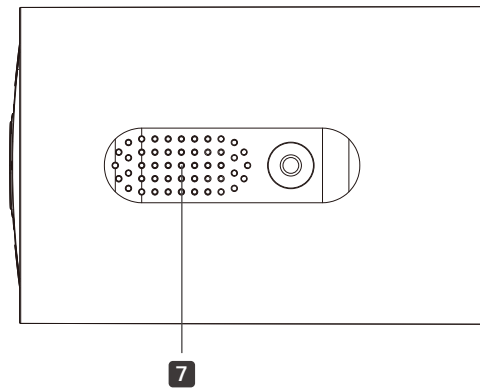

Camera Appearance

Front

Side

Back

- **1** Spotlights
- **2** Light Sensor
- **3** Motion Sensor
- **4** Microphone
- **5** Lens
- **6** Status LED
- **7** Speaker

- **8** Power Button Press and hold for about 3 seconds to turn on/off the camera.
- **9** microSD Card Slot
- **10** Reset Button Use a pin to press and hold for at least 5 seconds to reset the camera to factory default settings.
- **11** USB Type-C Charging Port

[†]The time of use includes recording and watching live views. 180-day battery life is based on Tapo laboratory tests with 250s of use per day. Actual battery life may vary due to device settings, usage, router specifications, and environmental factors.

[‡]microSD card purchased separately. Actual storage capacity depends on the size of the microSD card used.

[§]Subscribe for cloud storage at <https://www.tapo.com/tapocare/>

[^]Compatible with Alexa and Google Assistant supported displays. User experience is dependent on the connected device's specifications.

Specifications are subject to change without notice. All brands and product names are trademarks or registered trademarks of their respective holders.

©2024 TP-Link