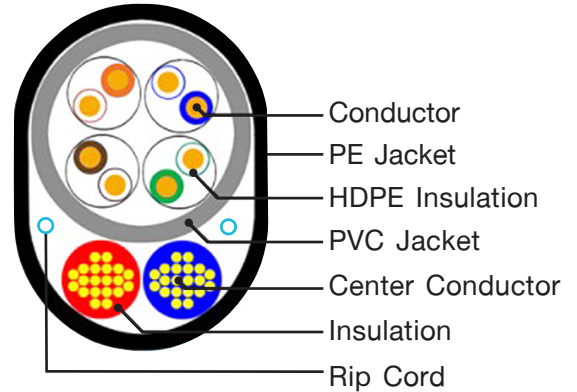

Cat5e

Network Cable With Power

Model : **CAT5e + Power Cable**

Data Specification

Number of Conductors	8
Application	Networking
Color	white, black, gray, yellow, purple, customized color optional
Jacket	Double Jacket (PVC + PE)
Shield	unshielded Twisted Pair
Conductor	CCA
Core	0.5mm *4 pairs 8 core
Power Cable	2 * 24 CCA
Insolation Jacket	PE
Packing	100m/305m/500m /empty reel
Power Cord	2 C (24*0.2 CCA)
Certification	CE/ROHS