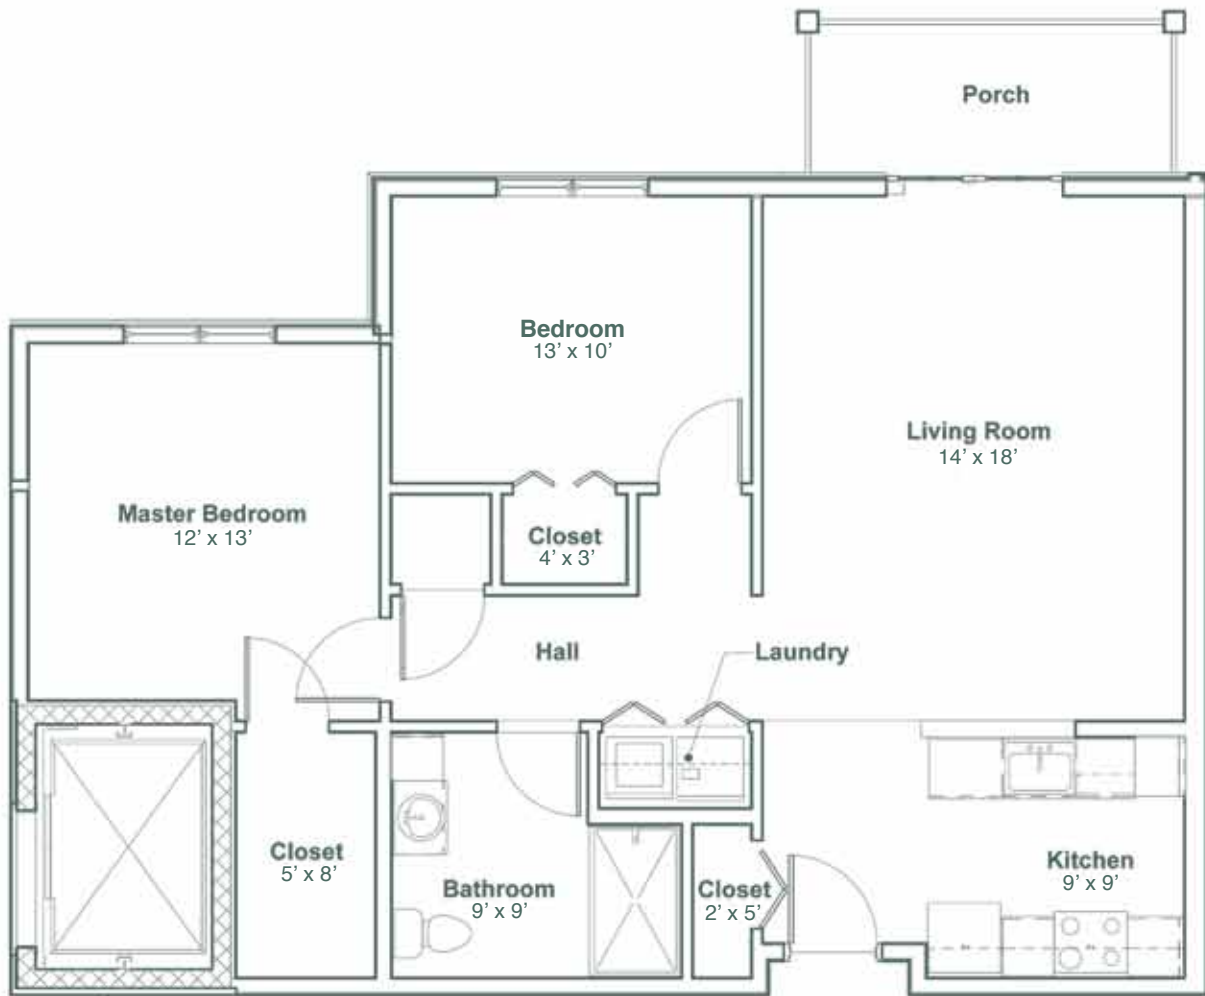

E The Schuyler

915 Square Feet
2 Bedrooms, 1 Bathroom,
Living Room, Kitchen, Porch

Eastwyck Village
1 Eastwyck Circle
North Greenbush, NY 12144
518.689.0750
www.eastwyckseniorliving.com

*Eastwyck
Village*