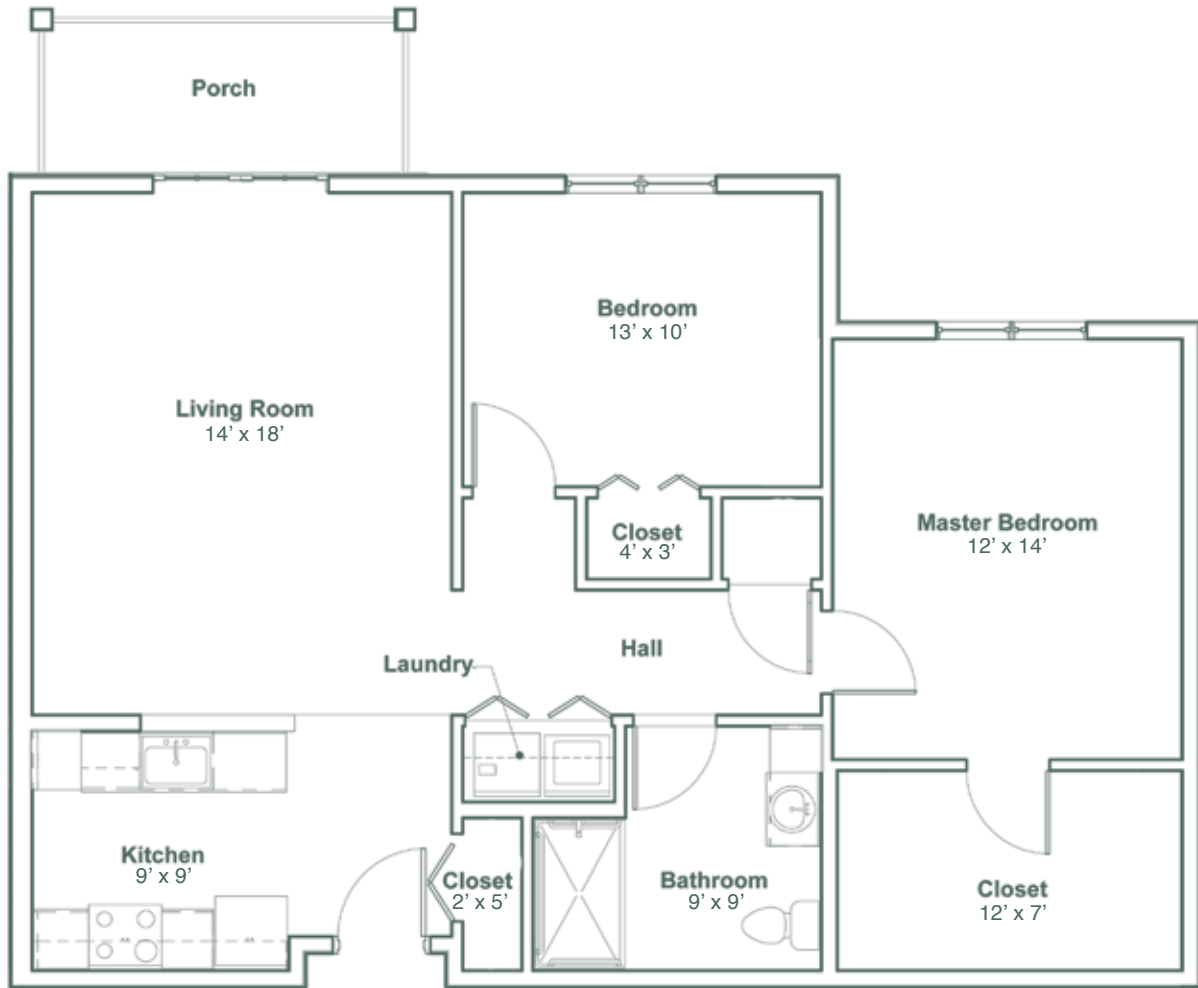

E The Sheridan

975 Square Feet
2 Bedrooms, 1 Bathroom,
Living Room, Kitchen, Porch

Eastwyck Village
1 Eastwyck Circle
North Greenbush, NY 12144
518.689.0750
www.eastwyckseniorliving.com

*Eastwyck
Village*