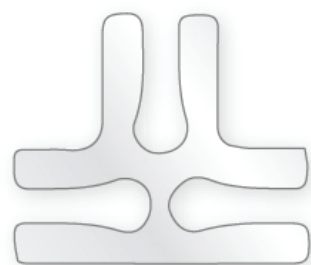

Panel Stacker

Adapter-mounted Desktop

Freestanding Desktop

11.0"h

15.0"h

18.0"h

23.5"h

2-way Corner Connector

2-way Corner Connector, Slim

2-way Inline Connector

2-way Inline Connector, Slim

3-way Connector

3-way Connector, Slim

4-way Connector

4-way Connector, Slim

Desktop Adapter Clamp

Desktop Adapter Rest

Small Freestanding Desktop Adapter

Large Freestanding Desktop Adapter

Stacking Adapter