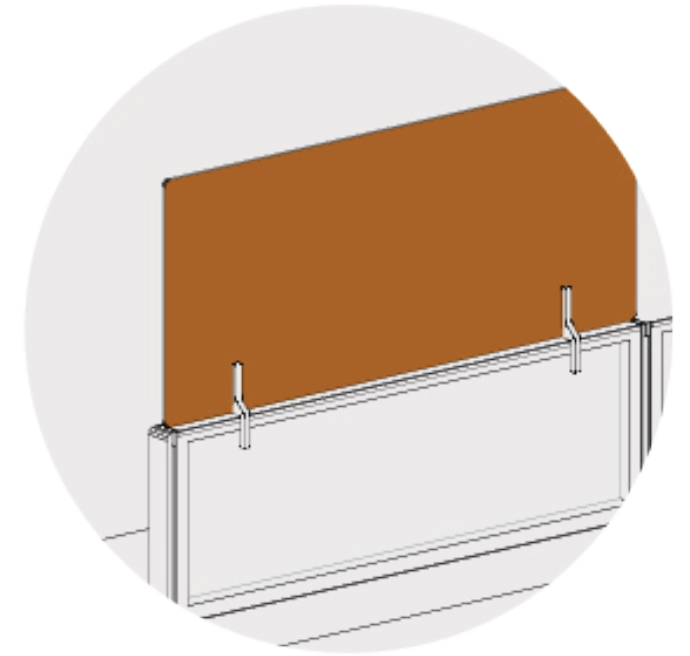

Panel Stacker

Adapter-mounted Desktop

Freestanding Desktop

11.0"h

15.0"h

18.0"h

23.5"h

2-way Corner Connector

2-way Corner Connector, Slim

2-way Inline Connector

2-way Inline Connector, Slim

3-way Connector

3-way Connector, Slim

4-way Connector

4-way Connector, Slim

Desktop Adapter Clamp