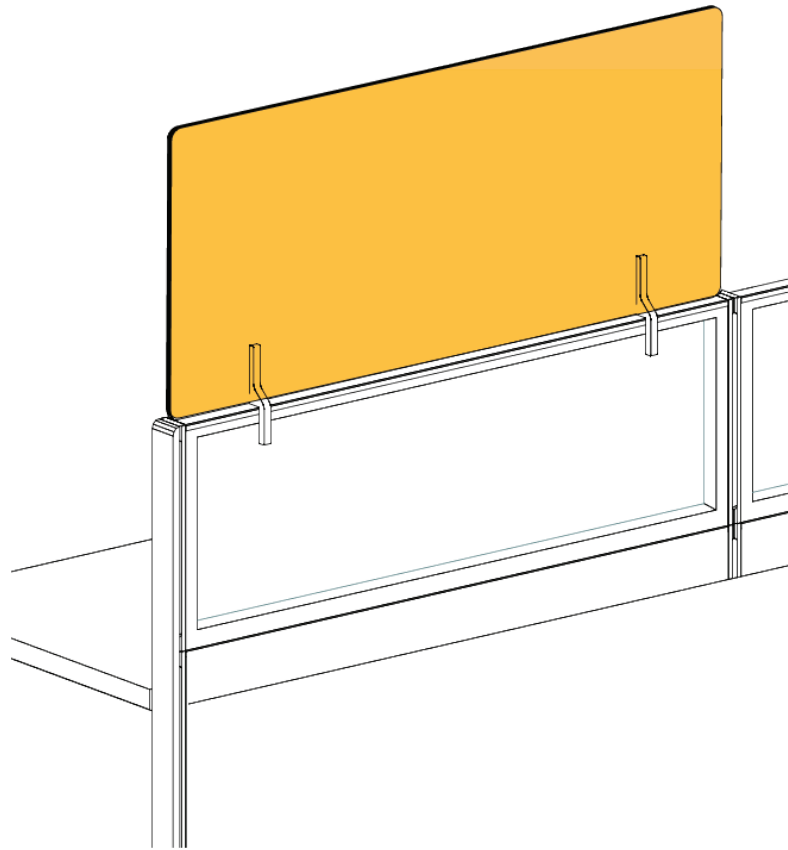

Panel Stacker

Adapter-mounted Desktop

Freestanding Desktop

11.0"h

15.0"h

18.0"h

23.5"h

2-way Corner Connector

2-way Corner Connector, Slim

2-way Inline Connector

2-way Inline Connector, Slim

3-way Connector

3-way Connector, Slim

4-way Connector

4-way Connector, Slim

Desktop Adapter Clamp

Desktop Adapter Rest

Small Freestanding Desktop Adapter

Large Freestanding Desktop Adapter

Stacking Adapter