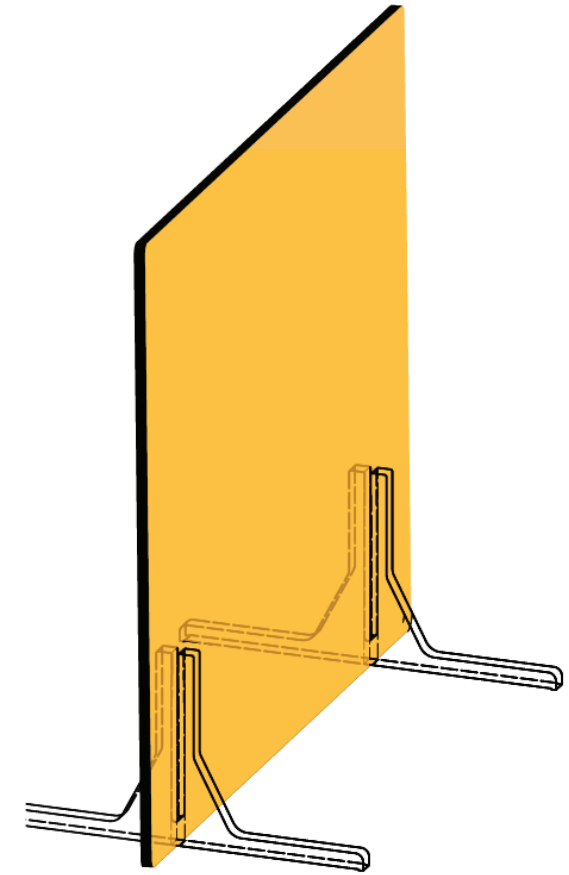

Panel Stacker

Adapter-mounted Desktop

Freestanding Desktop

11.0"h

15.0"h

18.0"h

23.5"h

2-way Corner Connector

2-way Corner Connector, Slim

2-way Inline Connector

2-way Inline Connector, Slim

3-way Connector

3-way Connector, Slim

4-way Connector

4-way Connector, Slim

Desktop Adapter Clamp

Desktop Adapter Rest

Small Freestanding Desktop Adapter

Large Freestanding Desktop Adapter

Stacking Adapter