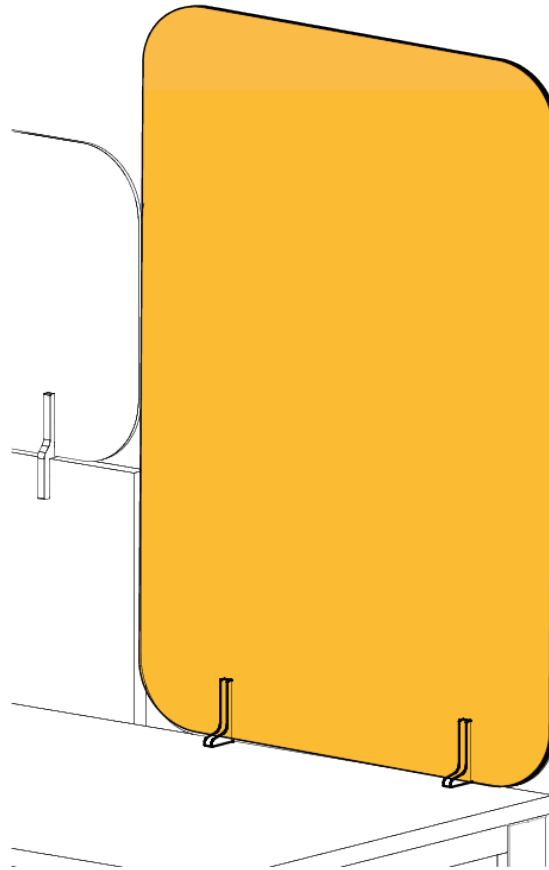

Panel Stacker

Adapter-mounted Desktop

Freestanding Desktop

11.0"h

15.0"h

18.0"h

23.5"h

2-way Corner Connector

2-way Corner Connector, Slim

2-way Inline Connector

2-way Inline Connector, Slim

3-way Connector

3-way Connector, Slim

4-way Connector

4-way Connector, Slim

Desktop Adapter Clamp

Desktop Adapter Rest

Small Freestanding Desktop Adapter

Large Freestanding Desktop Adapter

Stacking Adapter