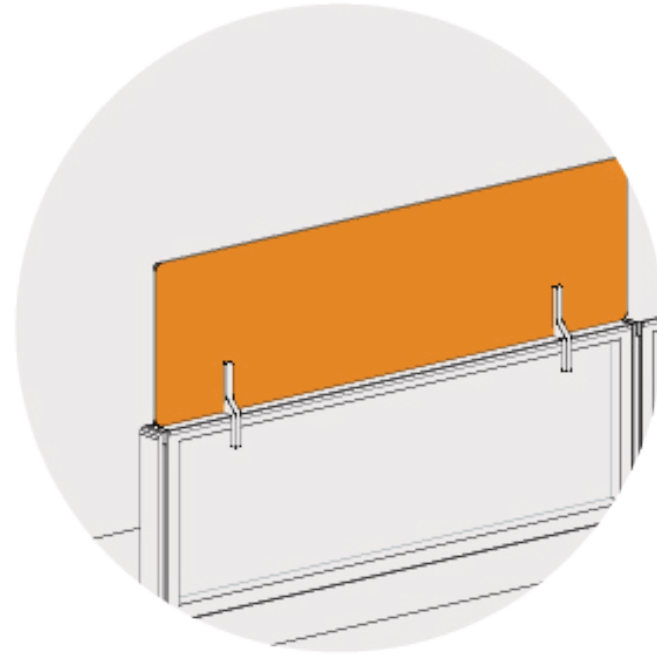

Panel Stacker

Adapter-mounted Desktop

Freestanding Desktop

11.0"h

15.0"h

18.0"h

23.5"h

2-way Corner Connector

2-way Corner Connector, Slim

2-way Inline Connector

2-way Inline Connector, Slim

3-way Connector

3-way Connector, Slim

4-way Connector

4-way Connector, Slim

Desktop Adapter Clamp