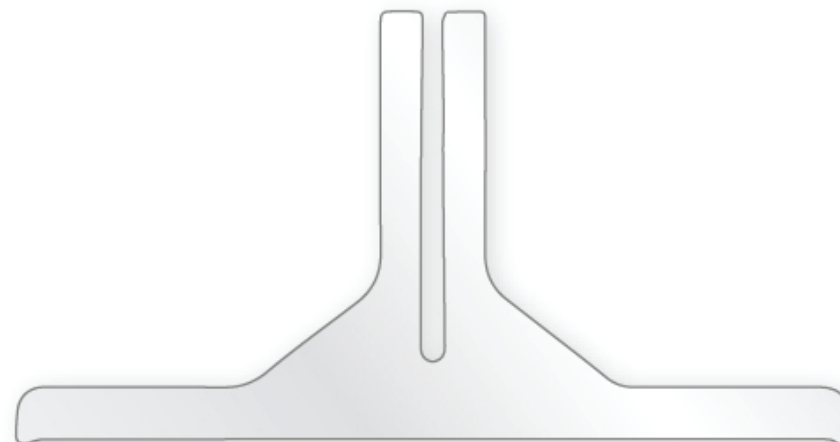

Panel Stacker

Adapter-mounted Desktop

Freestanding Desktop

11.0"h

15.0"h

18.0"h

23.5"h

2-way Corner Connector

2-way Corner Connector, Slim

2-way Inline Connector

2-way Inline Connector, Slim

3-way Connector

3-way Connector, Slim

4-way Connector

4-way Connector, Slim

Desktop Adapter Clamp

Desktop Adapter Rest

Small Freestanding Desktop Adapter

Large Freestanding Desktop Adapter

Stacking Adapter