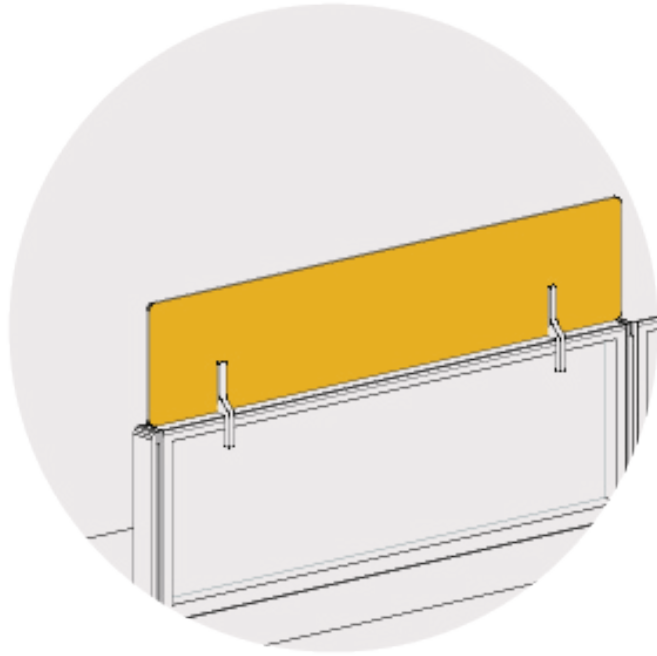

Panel Stacker

Adapter-mounted Desktop

Freestanding Desktop

11.0"h

15.0"h

18.0"h

23.5"h

2-way Corner Connector

2-way Corner Connector, Slim

2-way Inline Connector

2-way Inline Connector, Slim

3-way Connector

3-way Connector, Slim

4-way Connector

4-way Connector, Slim

Desktop Adapter Clamp