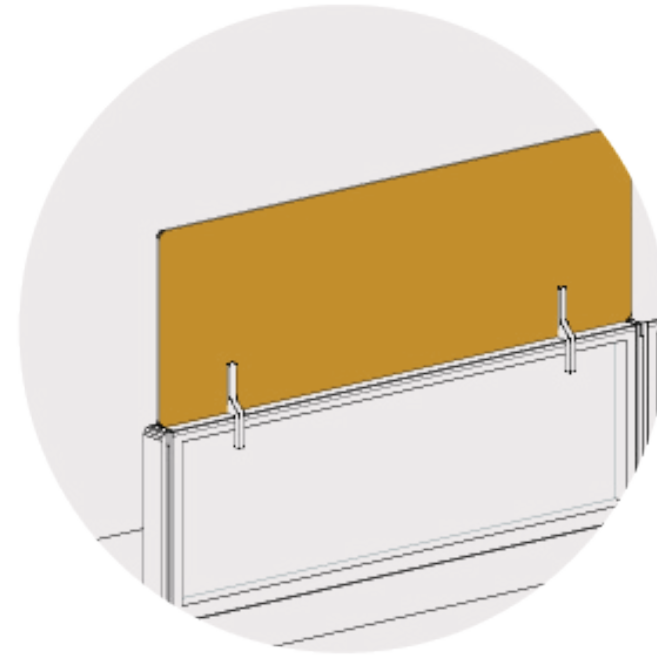

Panel Stacker

Adapter-mounted Desktop

Freestanding Desktop

11.0"h

15.0"h

18.0"h

23.5"h

2-way Corner Connector

2-way Corner Connector, Slim

2-way Inline Connector

2-way Inline Connector, Slim

3-way Connector

3-way Connector, Slim

4-way Connector

4-way Connector, Slim

Desktop Adapter Clamp