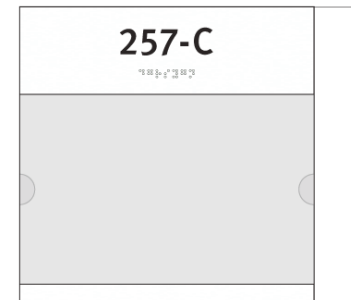

PAFMAB

PAFMAL

PAFMAR

PAFMAU

Dimensions	8.0"w X 8.5"h
Insert Dimensions	5.0"w X 5.68"h
Description	5" wide, balanced runners
Magnet quantity	Up to 12

Dimensions	6.5"w X 8.5"h
Insert Dimensions	5.0"w X 5.68"h
Description	5" wide, left-runner
Magnet quantity	Up to 6

Dimensions	6.5"w X 8.5"h
Insert Dimensions	5.0"w X 5.68"h
Description	5" wide, right-runner
Magnet quantity	Up to 6

Dimensions	5.0"w X 10"h
Insert Dimensions	5.0"w X 5.68"h
Description	5" wide, bottom-runner
Magnet quantity	Up to 3

PAFMBB

PAFMBL

PAFMBR

PAFMBU

Dimensions	11.5"w X 8.5"h
Insert Dimensions	8.5"w X 5.68"h
Description	8.5" wide, balanced runners
Magnet quantity	Up to 12

Dimensions	10"w X 8.5"h
Insert Dimensions	8.5"w X 5.68"h
Description	8.5" wide, left-runner
Magnet quantity	Up to 6

Dimensions	10"w X 8.5"h
Insert Dimensions	8.5"w X 5.68"h
Description	8.5" wide, right-runner
Magnet quantity	Up to 6

Dimensions	8.5"w X 10"h
Insert Dimensions	8.5"w X 5.68"h
Description	8.5" wide, bottom-runner
Magnet quantity	Up to 6