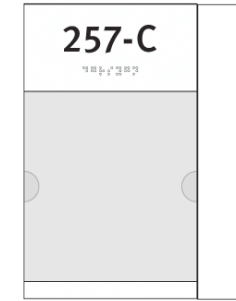

PAFMAB

PAFMAL

PAFMAR

PAFMAU

Dimensions	8.0"w X 8.5"h
Insert Dimensions	5.0"w X 5.68"h
Description	5" wide, balanced runners
Magnet quantity	Up to 12

Dimensions	6.5"w X 8.5"h
Insert Dimensions	5.0"w X 5.68"h
Description	5" wide, left-runner
Magnet quantity	Up to 6

Dimensions	6.5"w X 8.5"h
Insert Dimensions	5.0"w X 5.68"h
Description	5" wide, right-runner
Magnet quantity	Up to 6

Dimensions	5.0"w X 10"h
Insert Dimensions	5.0"w X 5.68"h
Description	5" wide, bottom-runner
Magnet quantity	Up to 3

PAFMBB

PAFMBL

PAFMBR

PAFMBU

Dimensions	11.5"w X 8.5"h
Insert Dimensions	8.5"w X 5.68"h
Description	8.5" wide, balanced runners
Magnet quantity	Up to 12

Dimensions	10"w X 8.5"h
Insert Dimensions	8.5"w X 5.68"h
Description	8.5" wide, left-runner
Magnet quantity	Up to 6

Dimensions	10"w X 8.5"h
Insert Dimensions	8.5"w X 5.68"h
Description	8.5" wide, right-runner
Magnet quantity	Up to 6

Dimensions	8.5"w X 10"h
Insert Dimensions	8.5"w X 5.68"h
Description	8.5" wide, bottom-runner
Magnet quantity	Up to 6