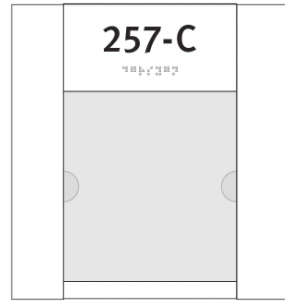

PAFMAB

PAFMAL

PAFMAR

PAFMAU

Dimensions	8.0"w X 8.5"h
Insert Dimensions	5.0"w X 5.68"h
Description	5" wide, balanced runners
Magnet quantity	Up to 12

Dimensions	6.5"w X 8.5"h
Insert Dimensions	5.0"w X 5.68"h
Description	5" wide, left-runner
Magnet quantity	Up to 6

Dimensions	6.5"w X 8.5"h
Insert Dimensions	5.0"w X 5.68"h
Description	5" wide, right-runner
Magnet quantity	Up to 6

Dimensions	5.0"w X 10"h
Insert Dimensions	5.0"w X 5.68"h
Description	5" wide, bottom-runner
Magnet quantity	Up to 3

PAFMBB

PAFMBL

PAFMBR

PAFMBU

Dimensions	11.5"w X 8.5"h
Insert Dimensions	8.5"w X 5.68"h
Description	8.5" wide, balanced runners
Magnet quantity	Up to 12

Dimensions	10"w X 8.5"h
Insert Dimensions	8.5"w X 5.68"h
Description	8.5" wide, left-runner
Magnet quantity	Up to 6

Dimensions	10"w X 8.5"h
Insert Dimensions	8.5"w X 5.68"h
Description	8.5" wide, right-runner
Magnet quantity	Up to 6

Dimensions	8.5"w X 10"h
Insert Dimensions	8.5"w X 5.68"h
Description	8.5" wide, bottom-runner
Magnet quantity	Up to 6