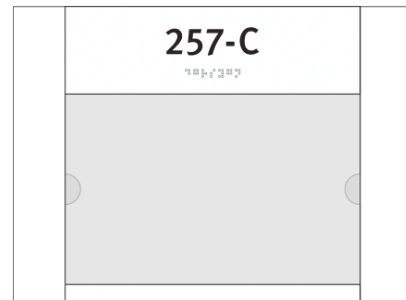

PAFMAB

PAFMAL

PAFMAR

PAFMAU

Dimensions	8.0"w X 8.5"h
Insert Dimensions	5.0"w X 5.68"h
Description	5" wide, balanced runners
Magnet quantity	Up to 12

Dimensions	6.5"w X 8.5"h
Insert Dimensions	5.0"w X 5.68"h
Description	5" wide, left-runner
Magnet quantity	Up to 6

Dimensions	6.5"w X 8.5"h
Insert Dimensions	5.0"w X 5.68"h
Description	5" wide, right-runner
Magnet quantity	Up to 6

Dimensions	5.0"w X 10"h
Insert Dimensions	5.0"w X 5.68"h
Description	5" wide, bottom-runner
Magnet quantity	Up to 3

PAFMBB

PAFMBL

PAFMBR

PAFMBU

Dimensions	11.5"w X 8.5"h
Insert Dimensions	8.5"w X 5.68"h
Description	8.5" wide, balanced runners
Magnet quantity	Up to 12

Dimensions	10"w X 8.5"h
Insert Dimensions	8.5"w X 5.68"h
Description	8.5" wide, left-runner
Magnet quantity	Up to 6

Dimensions	10"w X 8.5"h
Insert Dimensions	8.5"w X 5.68"h
Description	8.5" wide, right-runner
Magnet quantity	Up to 6

Dimensions	8.5"w X 10"h
Insert Dimensions	8.5"w X 5.68"h
Description	8.5" wide, bottom-runner
Magnet quantity	Up to 6