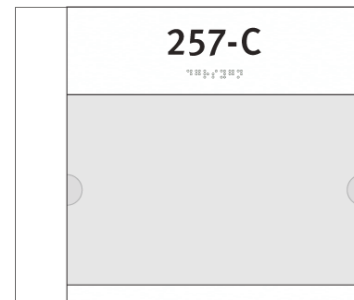

PAFMAB

PAFMAL

PAFMAR

PAFMAU

Dimensions	8.0"w X 8.5"h
Insert Dimensions	5.0"w X 5.68"h
Description	5" wide, balanced runners
Magnet quantity	Up to 12

Dimensions	6.5"w X 8.5"h
Insert Dimensions	5.0"w X 5.68"h
Description	5" wide, left-runner
Magnet quantity	Up to 6

Dimensions	6.5"w X 8.5"h
Insert Dimensions	5.0"w X 5.68"h
Description	5" wide, right-runner
Magnet quantity	Up to 6

Dimensions	5.0"w X 10"h
Insert Dimensions	5.0"w X 5.68"h
Description	5" wide, bottom-runner
Magnet quantity	Up to 3

PAFMBB

PAFMBL

PAFMBR

PAFMBU

Dimensions	11.5"w X 8.5"h
Insert Dimensions	8.5"w X 5.68"h
Description	8.5" wide, balanced runners
Magnet quantity	Up to 12

Dimensions	10"w X 8.5"h
Insert Dimensions	8.5"w X 5.68"h
Description	8.5" wide, left-runner
Magnet quantity	Up to 6

Dimensions	10"w X 8.5"h
Insert Dimensions	8.5"w X 5.68"h
Description	8.5" wide, right-runner
Magnet quantity	Up to 6

Dimensions	8.5"w X 10"h
Insert Dimensions	8.5"w X 5.68"h
Description	8.5" wide, bottom-runner
Magnet quantity	Up to 6