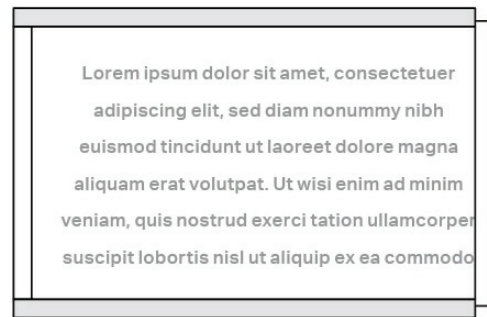

MN8.5X11

MN8.5X14

MN11X8.5

MN11X17

Dimensions 8.5"w X 11.0"h
Description Accommodates Letter Sized Insert (Portrait)

Dimensions 8.5"w X 14.0"h
Description Accommodates Legal Sized Insert (Portrait)

Dimensions 11.0"w X 8.5"h
Description Accommodates Letter Sized Insert (Landscape)

Dimensions 11.0"w X 17.0"h
Description Accommodates Tabloid Sized Insert (Portrait)

MN14X8.5

MN17X11

Dimensions 14.0"w X 8.5"h
Description Accommodates Legal Sized Insert (Landscape)

Dimensions 17.0"w X 11.0"h
Description Accommodates Tabloid Sized Insert (Landscape)