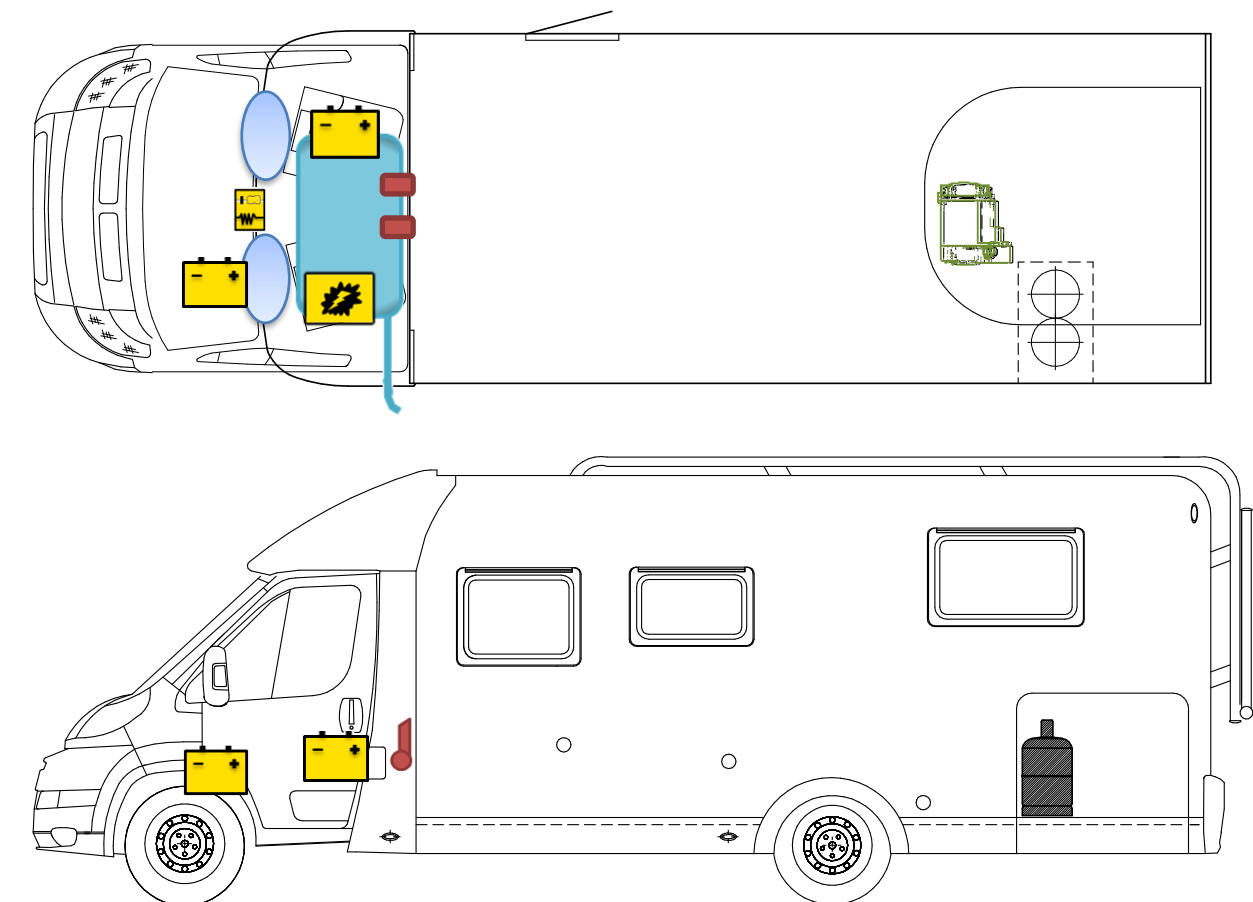

# Rescue sheet

T 449

## Legende

	<b>Airbag</b>		<b>Airbag control module</b>		<b>Pretensioner</b>
	<b>Battery</b>		<b>Electronic block</b>		<b>Fuel Tank</b>
	<b>Gas bottle</b>		<b>Gas-pressure damper</b>		<b>Heating</b>

Please ensure an appropriate positioning of the rescue data sheet in the vehicle