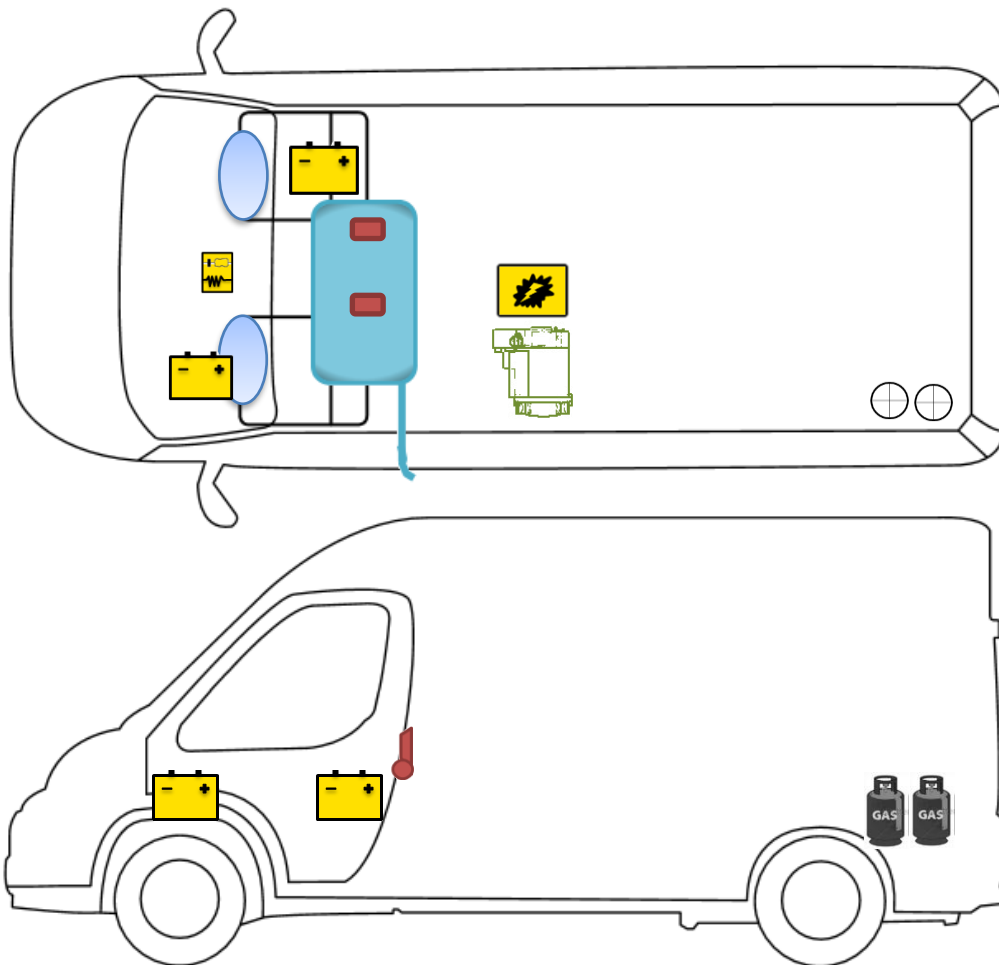

Rescue sheet

Vlow 640

Legende

	Airbag		Airbag control module		Pretensioner
	Battery		Electronic block		Fuel Tank
	Gas bottle		Gas-pressure damper		Heating

Please ensure an appropriate positioning of the rescue data sheet in the vehicle