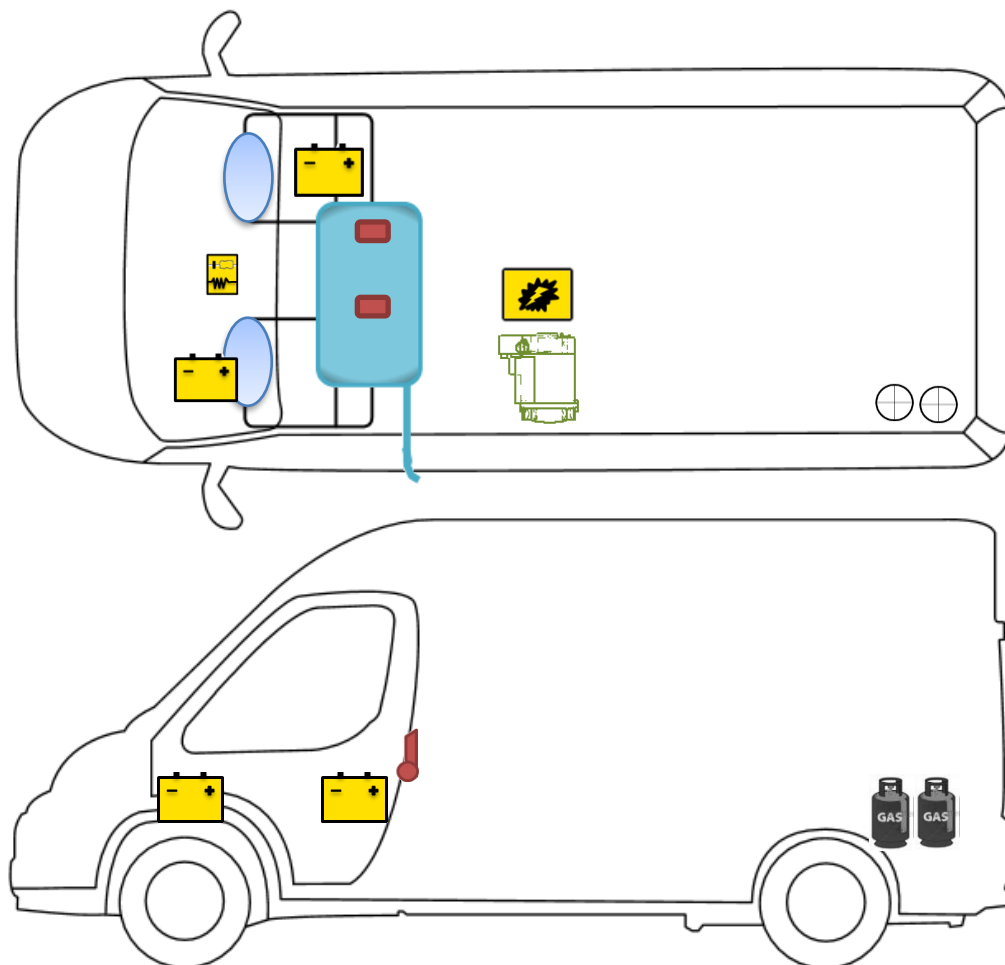

Rescue sheet

Vlow 600

Legende

	Airbag		Airbag control module		Pretensioner
	Battery		Electronic block		Fuel Tank
	Gas bottle		Gas-pressure damper		Heating

Please ensure an appropriate positioning of the rescue data sheet in the vehicle