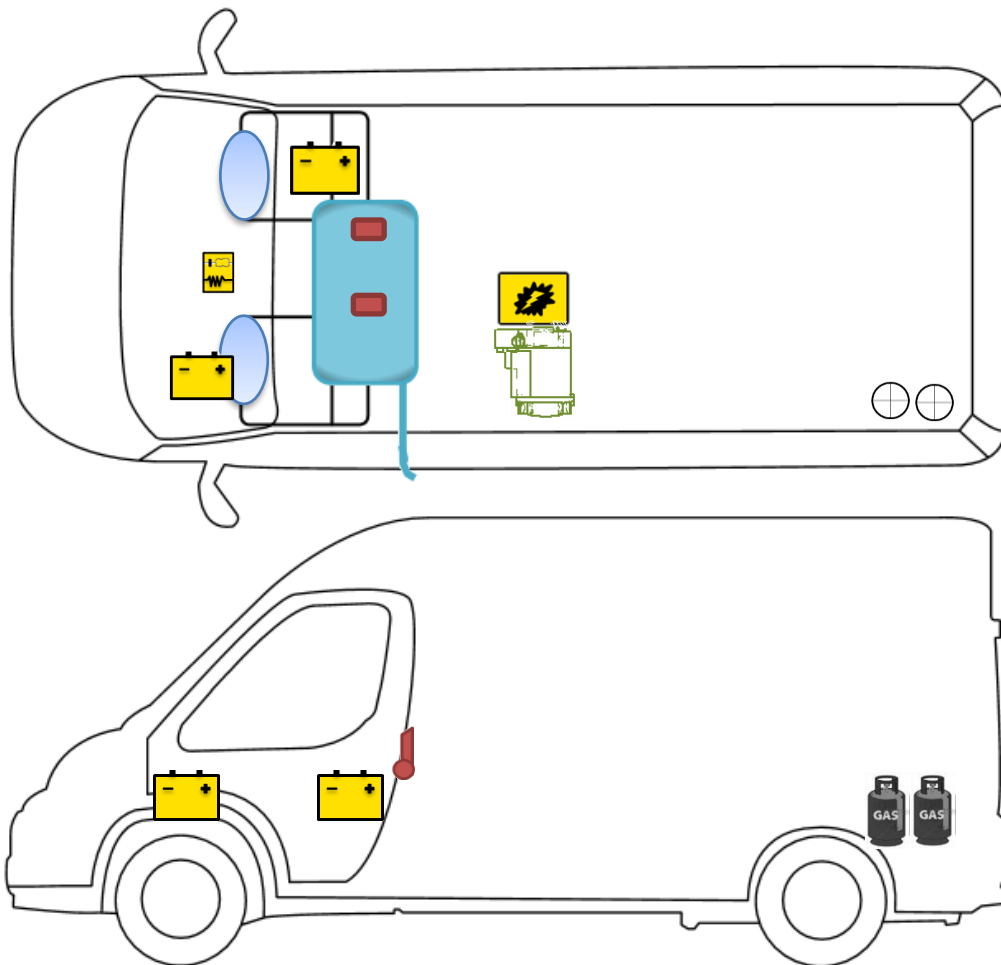

Rescue sheet

Vlow 601

Legende

| | | | | | |
|---|------------|---|-----------------------|--|--------------|
|  | Airbag |  | Airbag control module |  | Pretensioner |
|  | Battery |  | Electronic block |  | Fuel Tank |
|  | Gas bottle |  | Gas-pressure damper |  | Heating |

Please ensure an appropriate positioning of the rescue data sheet in the vehicle