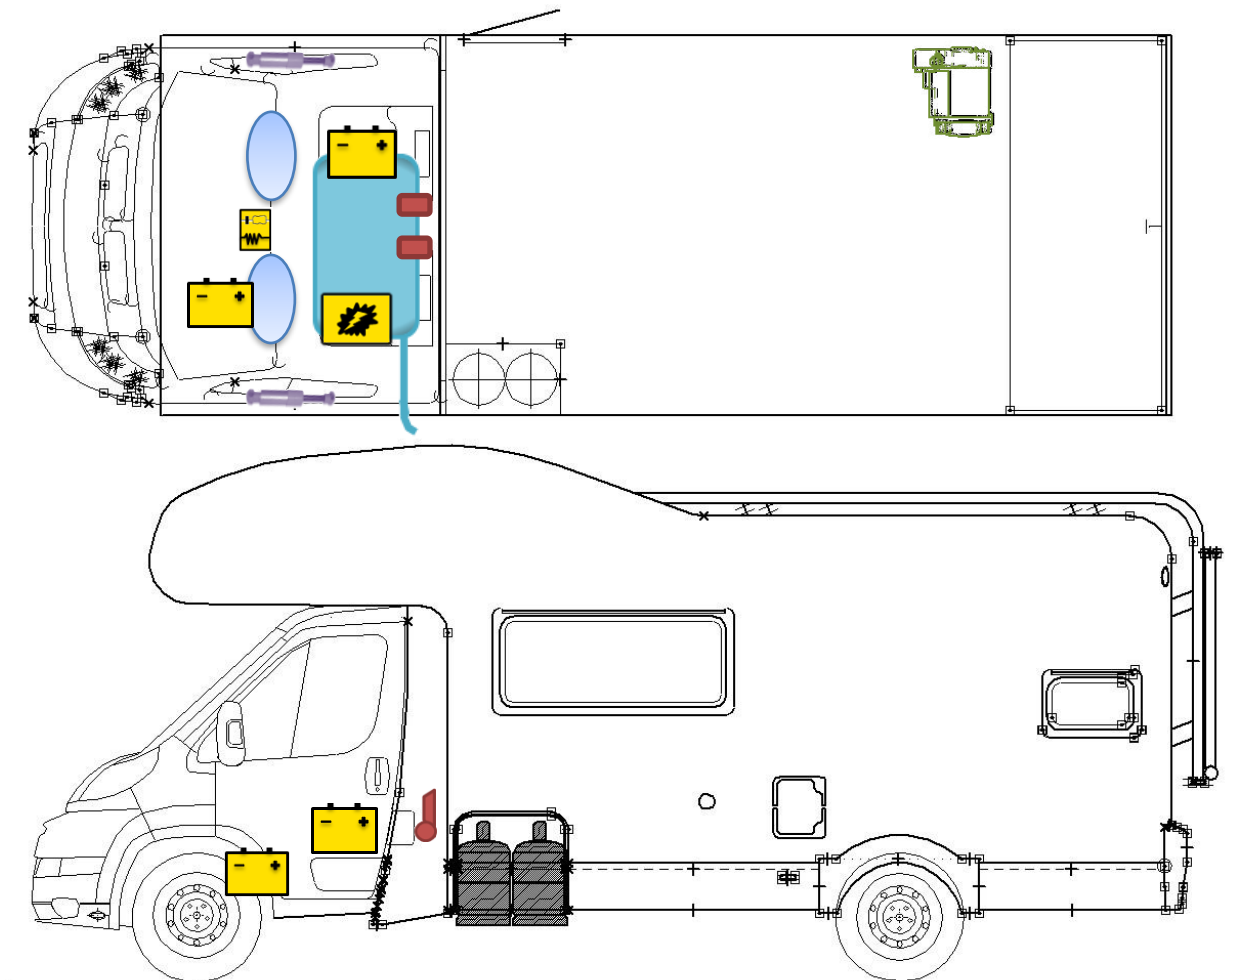

Rescue sheet

A 361

Legende

	Airbag		Airbag control module		Pretensioner
	Battery		Electronic block		Fuel Tank
	Gas bottle		Gas-pressure damper		Heating

Please ensure an appropriate positioning of the rescue data sheet in the vehicle