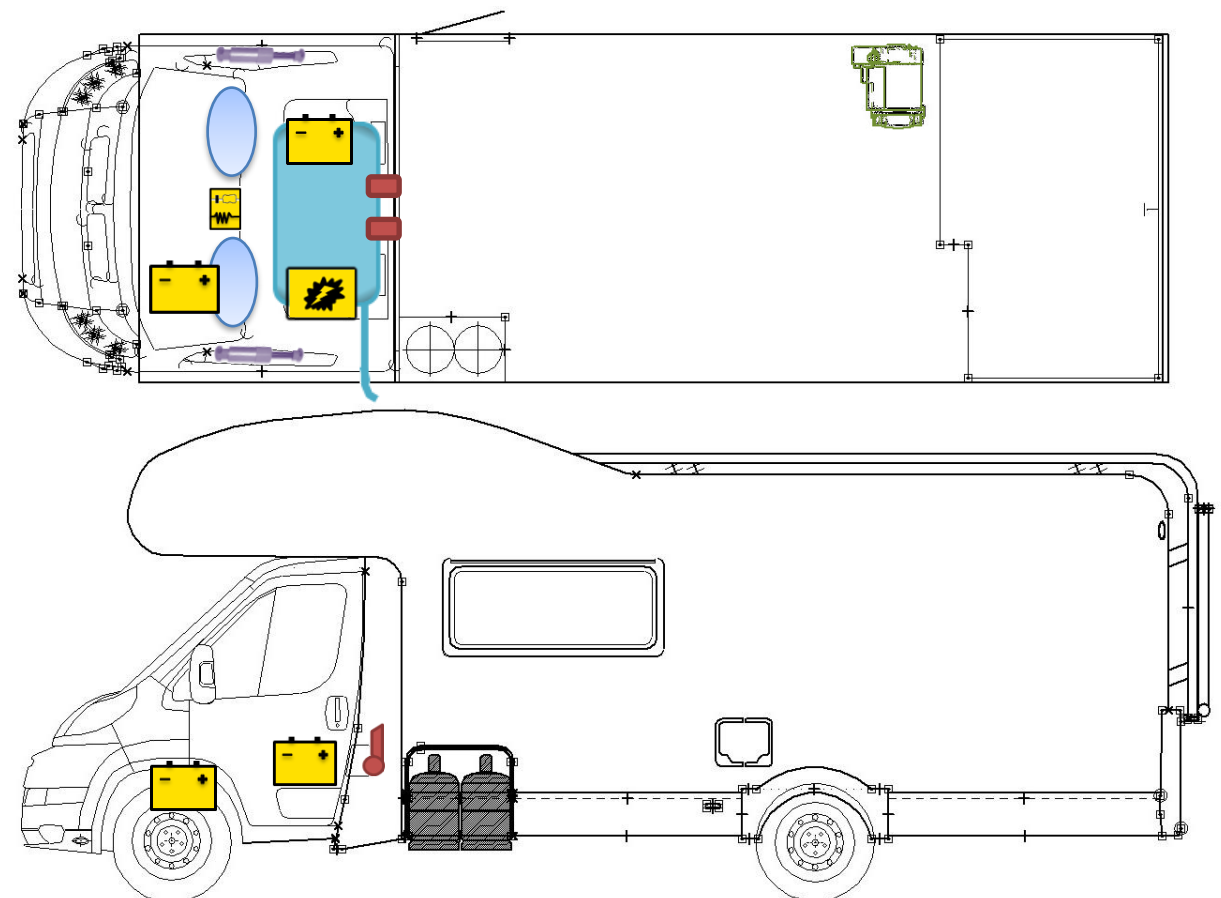

Rescue sheet

A 464

Legende

	Airbag		Airbag control module		Pretensioner
	Battery		Electronic block		Fuel Tank
	Gas bottle		Gas-pressure damper		Heating

Please ensure an appropriate positioning of the rescue data sheet in the vehicle