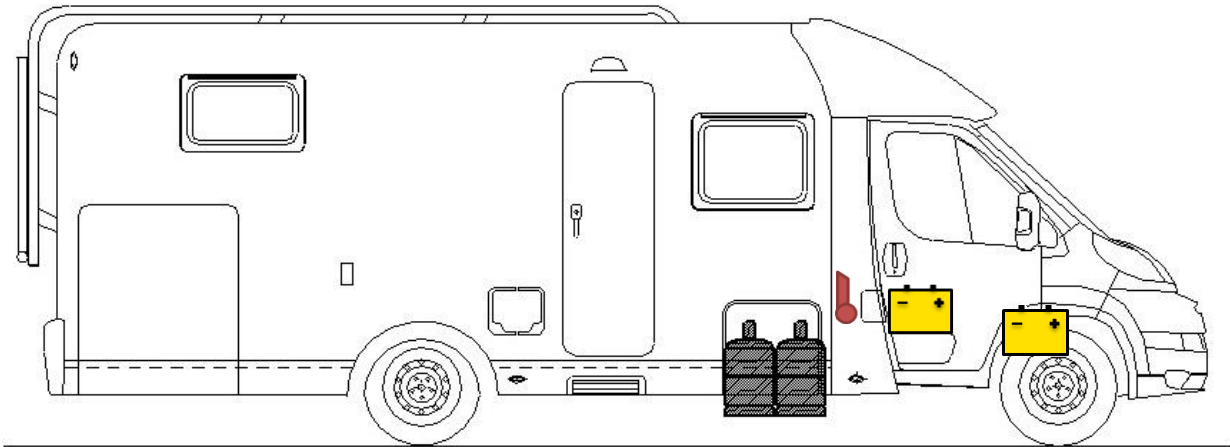

Rescue sheet

T 448

Legende

	Airbag		Airbag control module		Pretensioner
	Battery		Electronic block		Fuel Tank
	Gas bottle		Gas-pressure damper		Heating

Please ensure an appropriate positioning of the rescue data sheet in the vehicle