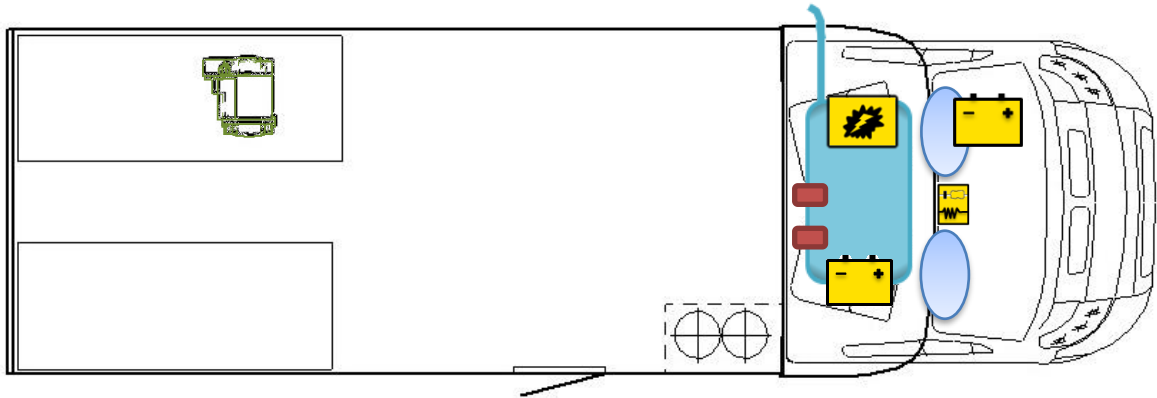

Rescue sheet

T 448

Legende

	Airbag		Airbag control module		Pretensioner
	Battery		Electronic block		Fuel Tank
	Gas bottle		Gas-pressure damper		Heating

Please ensure an appropriate positioning of the rescue data sheet in the vehicle