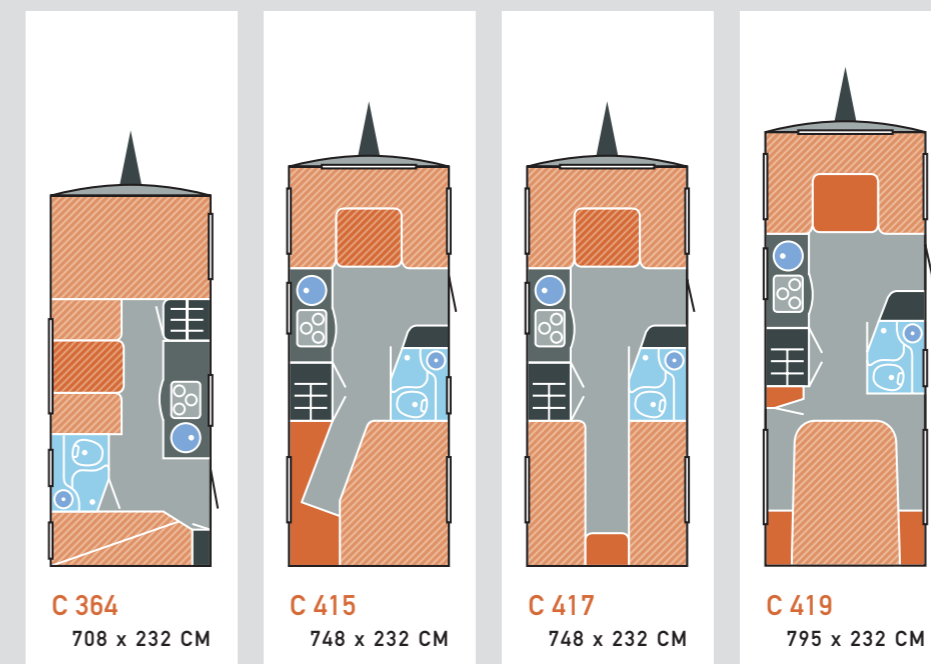

GRUNDRISSSE

LAYOUTS

CARAVAN 2010
Carado. Made in Germany.

06-07

MODEL YEAR 2010
HIGHLIGHTS
Carado offers more.

SPACIOUS: The hinged slatted frame provides even more stowage space under the king size bed in the C 419.

HIGH QUALITY: The fixed beds in all Carado caravans are fitted with memory foam mattresses.

FLEXIBEL: The sleeping area can be closed off by simply pulling the textile partition curtain.

PRACTICAL: Many layouts offer a shoe cupboard in the entrance area.

COMFORTABLE: The one-piece entrance door has a mosquito net door as optional extra.

ERGONOMIC: The extra deep sink makes kitchen work into a breeze.

STRONG: The optional high performance kitchen extractor fan keeps the air in the caravan fresh.