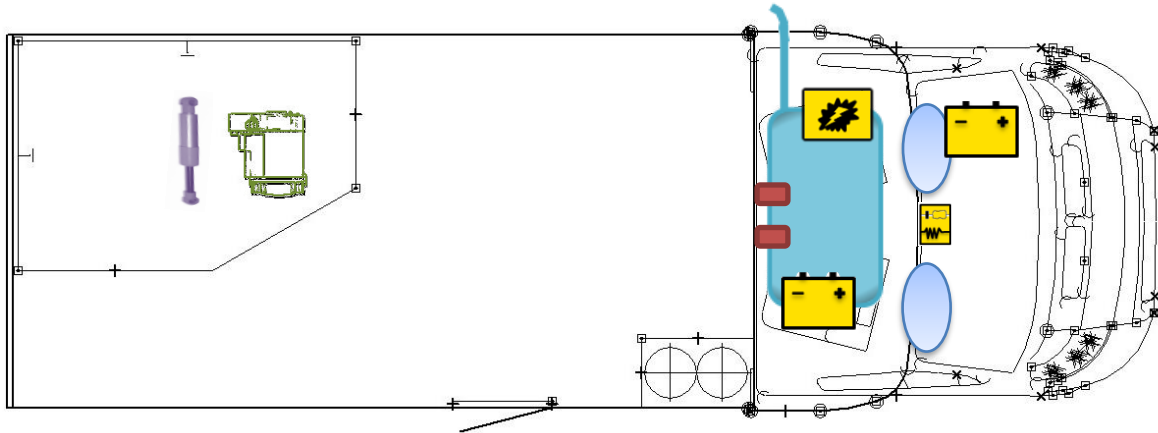

Rescue sheet

T 348

Legende

	Airbag		Airbag control module		Pretensioner
	Battery		Electronic block		Fuel Tank
	Gas bottle		Gas-pressure damper		Heating

Please ensure an appropriate positioning of the rescue data sheet in the vehicle