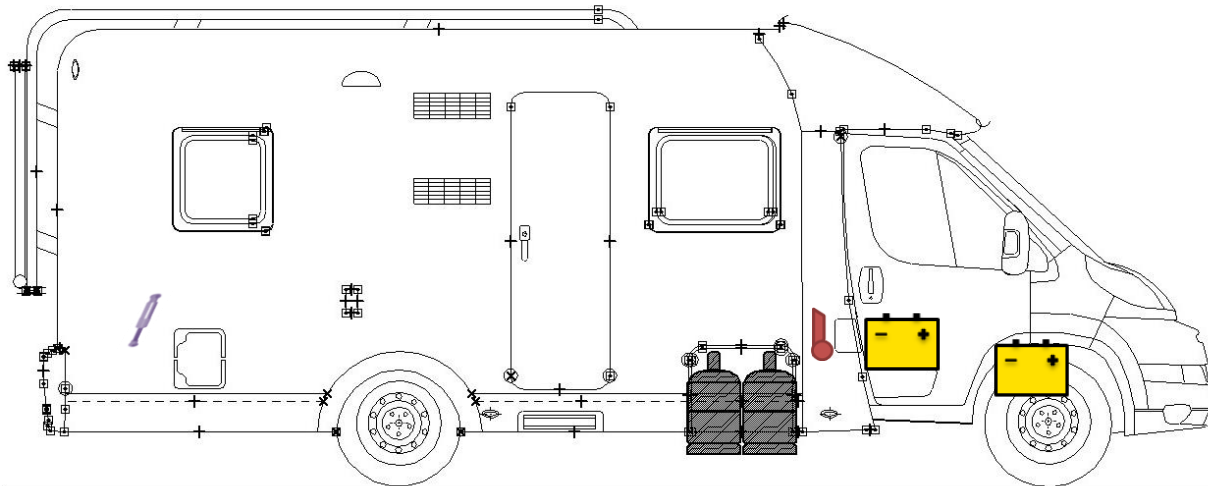

Rescue sheet

T 348

Legende

	Airbag		Airbag control module		Pretensioner
	Battery		Electronic block		Fuel Tank
	Gas bottle		Gas-pressure damper		Heating

Please ensure an appropriate positioning of the rescue data sheet in the vehicle