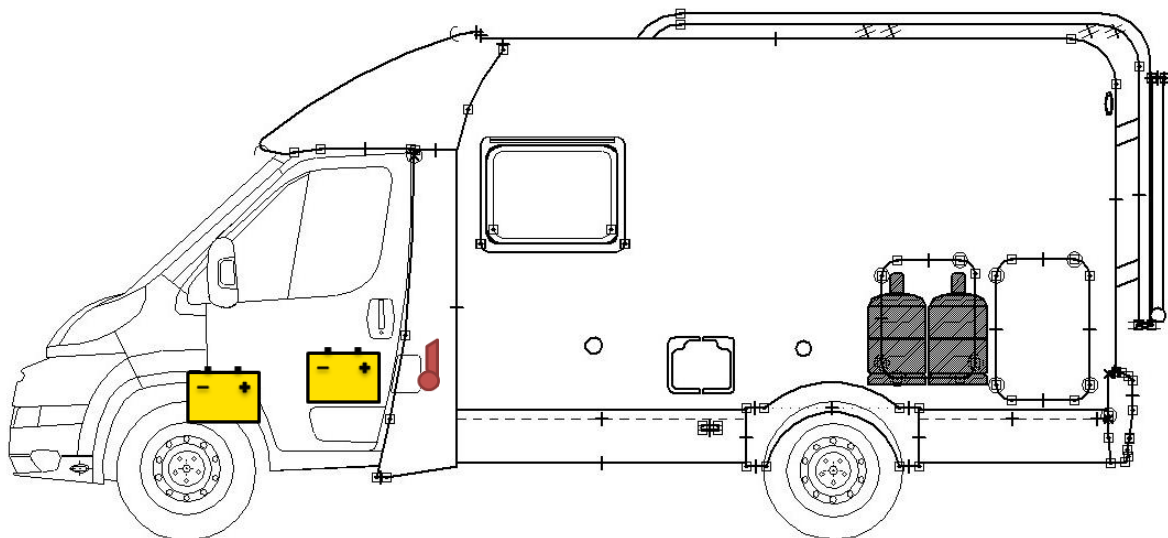

# Rescue sheet

T 132

## Legende

	<b>Airbag</b>		<b>Airbag control module</b>		<b>Pretensioner</b>
	<b>Battery</b>		<b>Electronic block</b>		<b>Fuel Tank</b>
	<b>Gas bottle</b>		<b>Gas-pressure damper</b>		<b>Heating</b>

Please ensure an appropriate positioning of the rescue data sheet in the vehicle