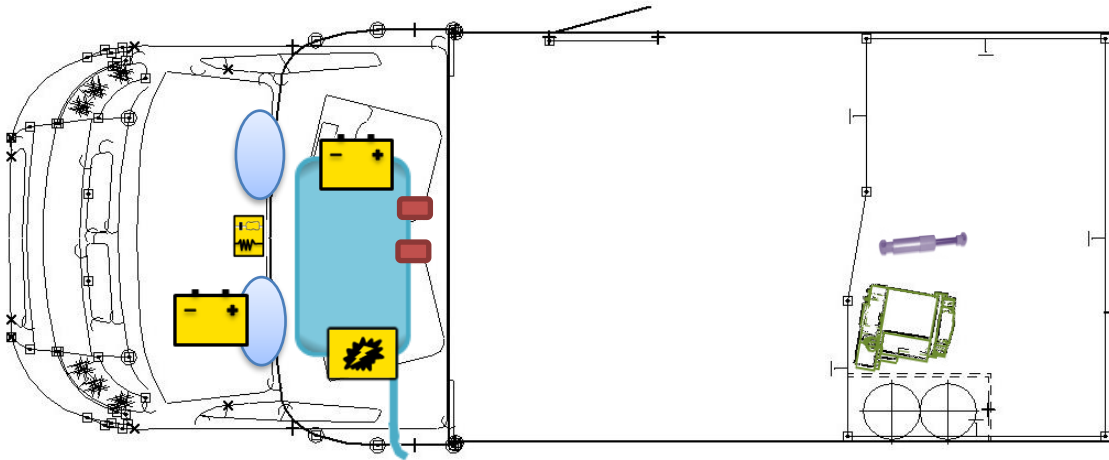

# Rescue sheet

T 132

## Legende

	<b>Airbag</b>		<b>Airbag control module</b>		<b>Pretensioner</b>
	<b>Battery</b>		<b>Electronic block</b>		<b>Fuel Tank</b>
	<b>Gas bottle</b>		<b>Gas-pressure damper</b>		<b>Heating</b>

Please ensure an appropriate positioning of the rescue data sheet in the vehicle