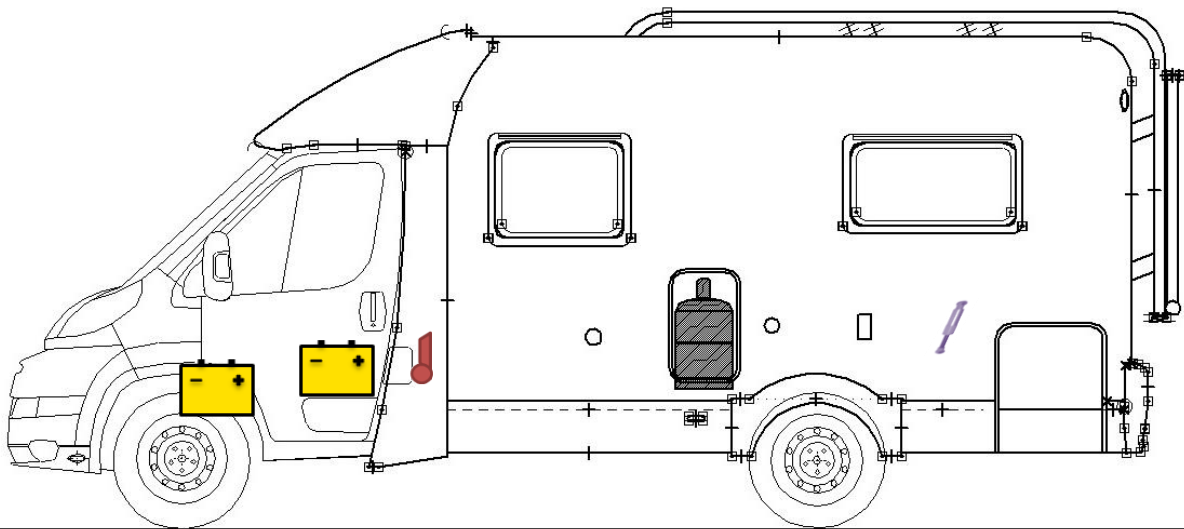

Rescue sheet

T 135

Legende

	Airbag		Airbag control module		Pretensioner
	Battery		Electronic block		Fuel Tank
	Gas bottle		Gas-pressure damper		Heating

Please ensure an appropriate positioning of the rescue data sheet in the vehicle