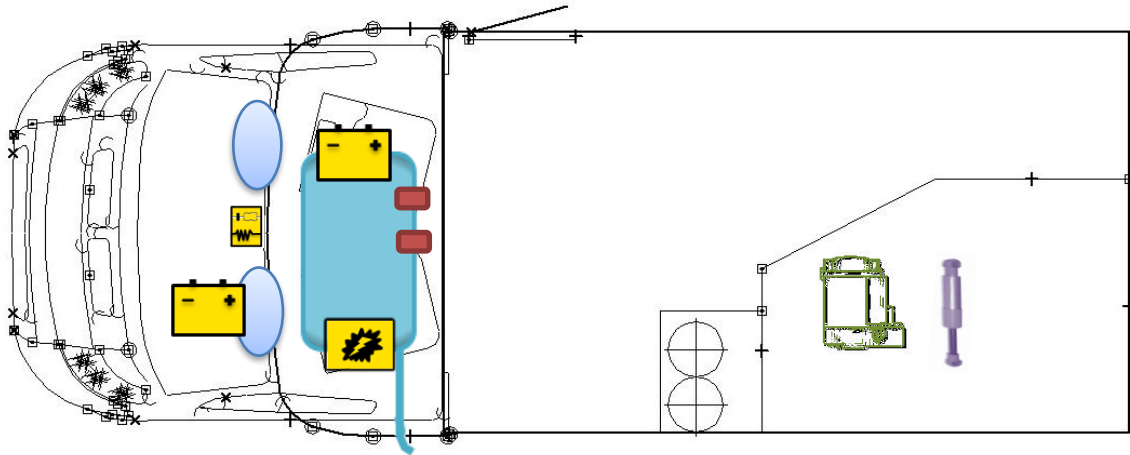

Rescue sheet

T 135

Legende

	Airbag		Airbag control module		Pretensioner
	Battery		Electronic block		Fuel Tank
	Gas bottle		Gas-pressure damper		Heating

Please ensure an appropriate positioning of the rescue data sheet in the vehicle