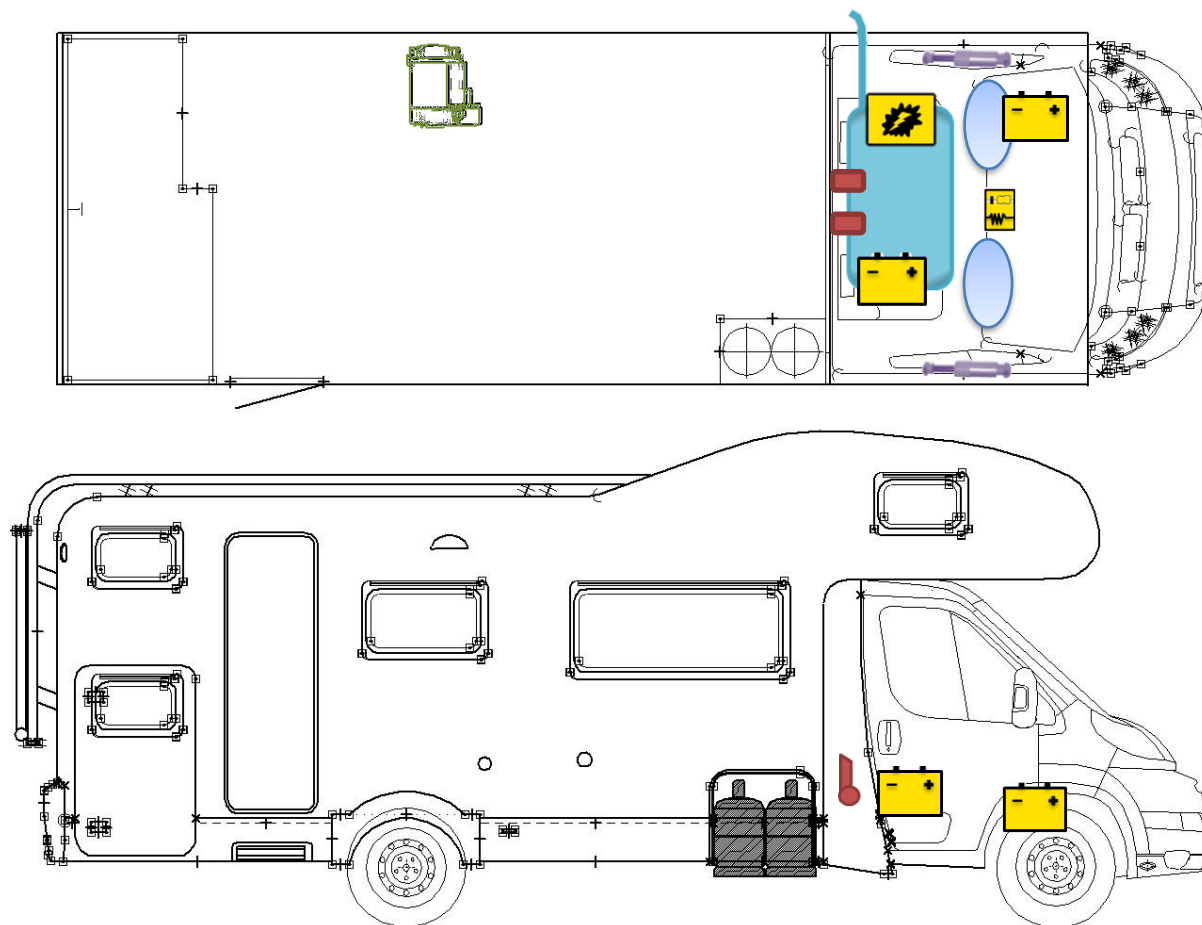

Rescue sheet

A 461

Legende

	Airbag		Airbag control module		Pretensioner
	Battery		Electronic block		Fuel Tank
	Gas bottle		Gas-pressure damper		Heating

Please ensure an appropriate positioning of the rescue data sheet in the vehicle