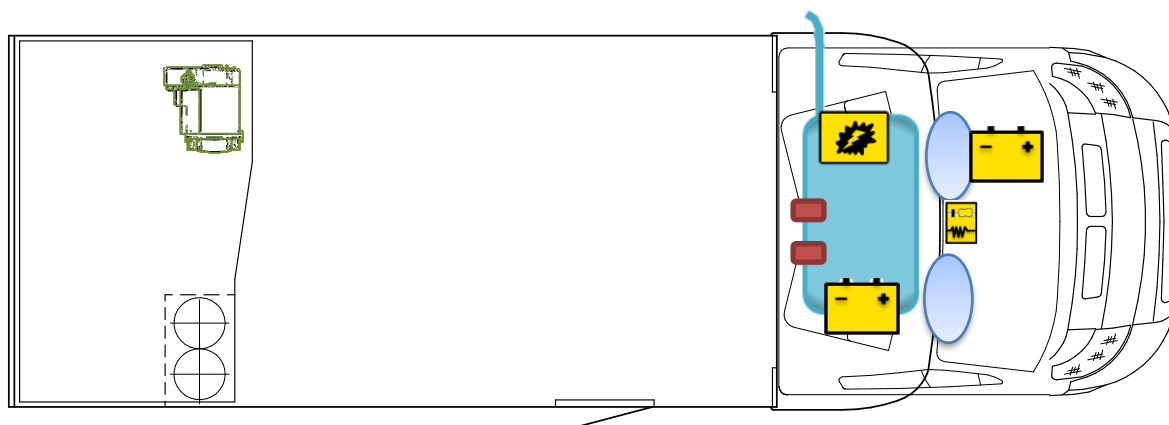

Rescue sheet

T 334

Legende

	Airbag		Airbag control module		Pretensioner
	Battery		Electronic block		Fuel Tank
	Gas bottle		Gas-pressure damper		Heating

Please ensure an appropriate positioning of the rescue data sheet in the vehicle