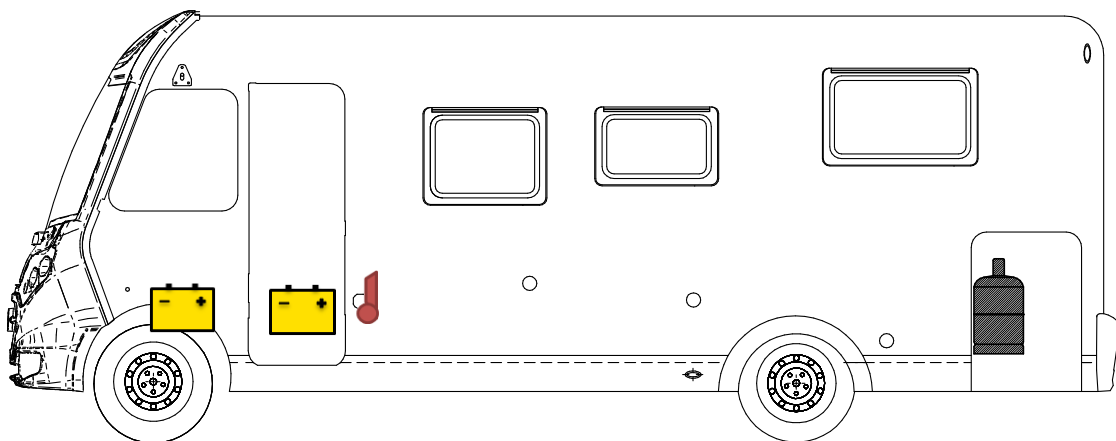

Rescue sheet

I 339

Legende

	Airbag		Airbag control module		Pretensioner
	Battery		Electronic block		Fuel Tank
	Gas bottle		Gas-pressure damper		Heating

Please ensure an appropriate positioning of the rescue data sheet in the vehicle